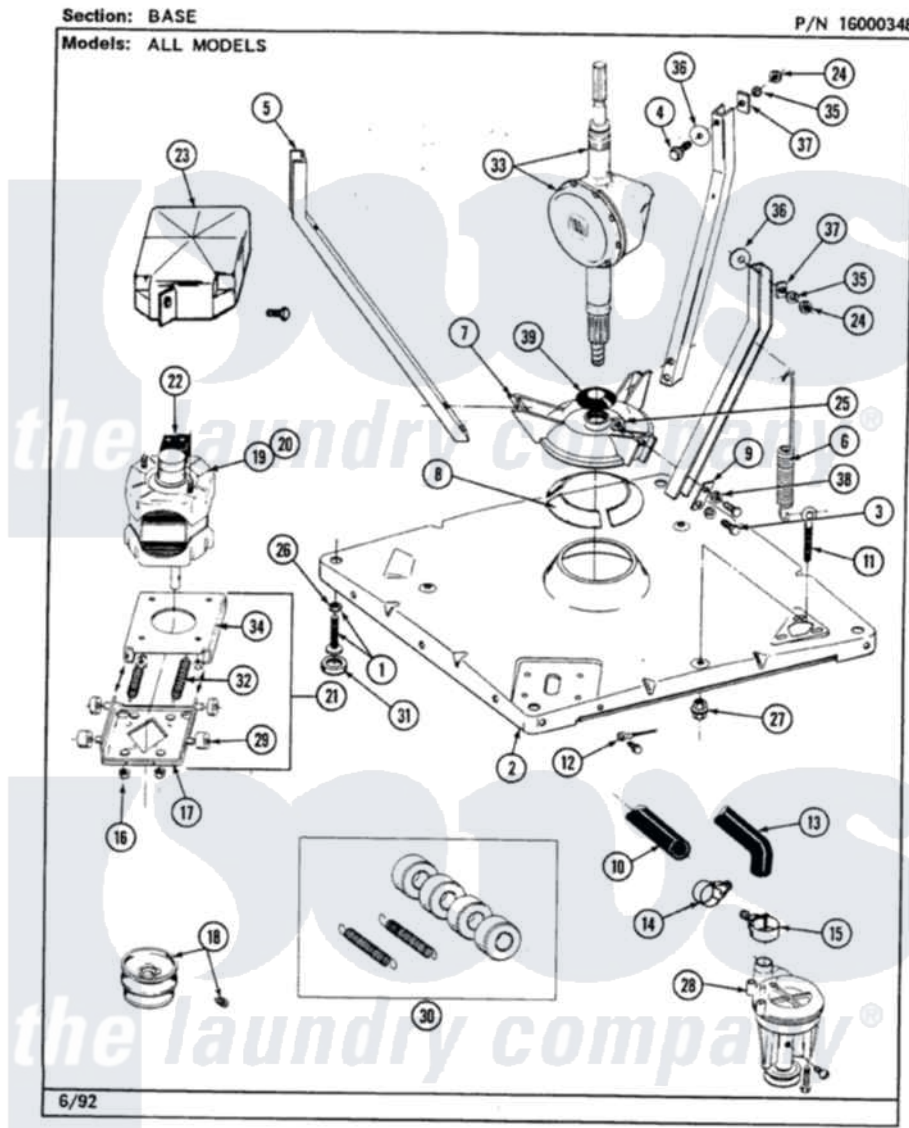

Maytag LAT8140AAW 01 - BASE

38

Maytag [Residential Maytag LAT8140AAW Washer Parts](#) Parts Diagram 01 - BASE
 Click on the part number to view part

Item	Original Part Number	Replaced By	Status	Part Description
1	Y302699	22003428		Leg, Adjustable
2	203274			Base With Damper Pads
3	Y015627			Screw- Hex
4	205254	W10175938		Bolt
"	200744	W10175939		Bolt
5	213100		Not Available	PART NOT USED
6	213054			Centering Spring - 3 Used
7	203725			Damper W/Bolt And Clip
8	203956			Damper Pad Kit
9	213073			Washer, Double Brace
10	214767	22001448		Hose, Pump
11	213120	216416		Bolt, Eye/Centering Spring
12	210186	3370225		Screw
"	204807			Ground Wire, Supp. Plte To Top Cover
13	Y212989			Hose, Outer Tub To Pump
14	200461	285655		Clamp, Hose

15	202574	3367052	Clamp, Hose
16	Y311426	3400029	Nut, Adapter Plate
17	205908		Motor Mount Assembly
18	200816	6-2008160	Pulley- MO
"	Y053241		Set Screw, Motor Pulley
19	201805	12002351	Motor-Drve
21	205999		Motor Mount Assembly
22	205134	Not Available	MOTOR EXTERNAL START SWITCH
"	205131		Switch, Motor External Start
"	205133	Not Available	(PROD. IDNo. 2-1664-8 & 2-5463)
"	206504		Motor External Start Switch
"	206505	Not Available	PROD. No.201664-15, & No.205463-3.
"	205132	Not Available	SWITCH, MOTOR EXTERNAL START No.201664-14,205463-4 & 201800-4
23	213121	3400111	Screw, 12-14 X 5/8
"	215098		Shield, Motor
24	Y052734		Nut, Carrage Bolts And Bracket
25	Y052785		Nut, Brace To Damper
26	210385		Lock Nut For Adjustable Leg
27	211949		Nut, Adjustment Eyebolt
28	202203	6-2022030	Pump As Pa
"	211880		Screw, HeX Head No.10 X 1/2 Inc
"	Y015408	22003235	Screw, Bearing Insert
29	204998	205000	Roller And Spring Kit 4+Spr
30	205000		Roller And Spring Kit 4+Spr
31	210684		Foot, Adjustable Leg
32	202718		Springs, Tension
33	206708	6-2097790	Transmison
34	214956		Motor Mount Assembly
35	Y054867		Washer, Lock
36	211100		Washer, Outer Tub
37	212979	Not Available	WASHER, TUB BRACE
38	911852	486009	Lockwasher
39	211028	22001586	Deflector, Water