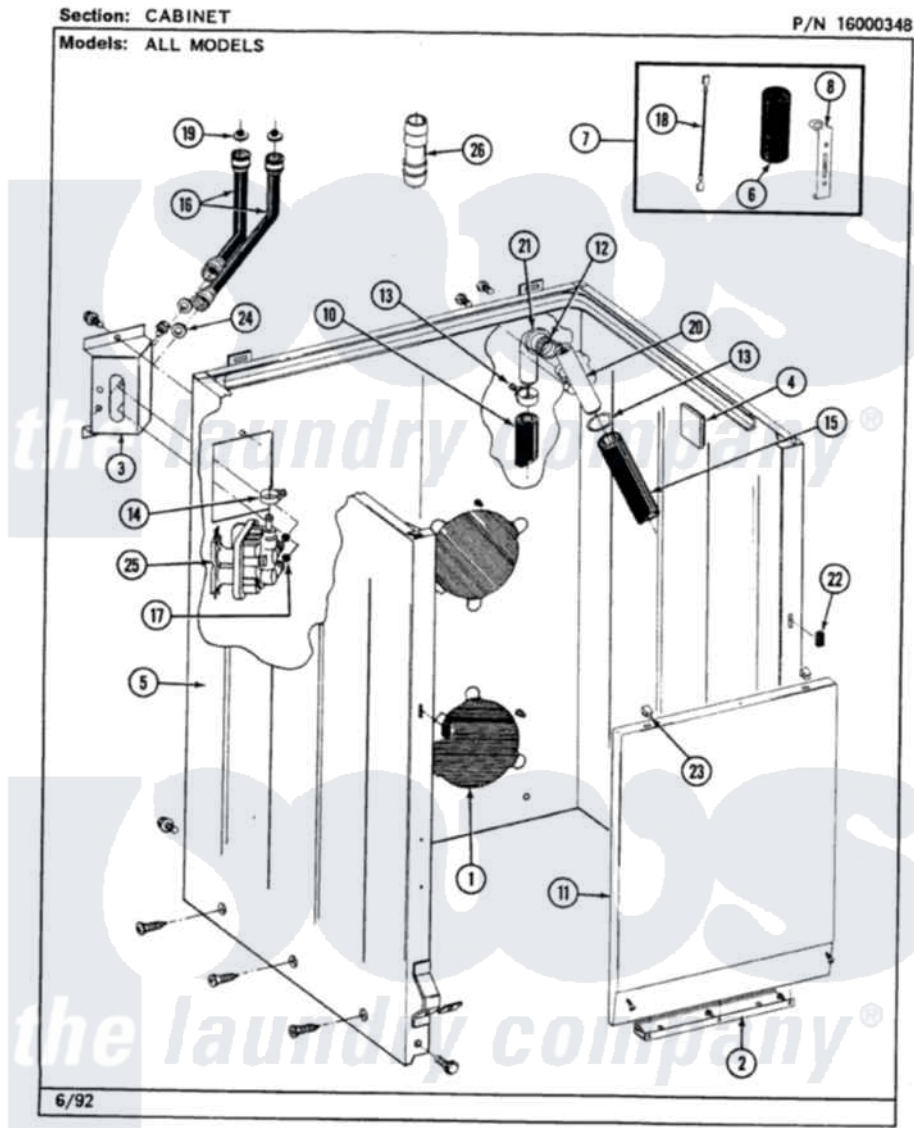

Maytag LAT8140AAW 02 - CABINET

30

Maytag [Residential Maytag LAT8140AAW Washer Parts](#) Parts Diagram 02 - CABINET
 Click on the part number to view part

Item	Original Part Number	Replaced By	Status	Part Description
1	211878		Not Available	PLATE, ACCESS
"	211294	90767		Screw, 8A X 3/8 HeX Washer Head Tapping
2	213846			Guard, Belt
"	211294	90767		Screw, 8A X 3/8 HeX Washer Head Tapping
3	212276	W10116760		Screw
"	214812	22002361		Bracket, Water Valve
4	215058			Pad, Cabinet Bumper
5	203319	22203319		Cabinet
"	204439			Screw And Fstner Assembly
"	213122	27001200		Screw
"	213121	3400111		Screw, 12-14 X 5/8
"	213007			Xfor Cabinet See Cabinet, Back
6	Y200832			Capacitor
7	206103			Capacitor Kit

8	211149		Clip, Capacitor
9	202861	202860	Inlet Hose Assembly
10	216017		Hose, Drain
"	Y059149		(7/8" I.D. CARTON OF 50 FT.)
11	212998		Not Available
12	214765		PANEL, FRONT (WHT)
13	200908	285655	Gasket, Siphon Break
14	201575		Clamp, Hose
15	214767	22001448	Clamp, Hose
16	202860		Hose, Pump
"	200672	76314	Hose, Inlet 6 Ft. Hose With Elbow
17	214337	96160	Inlet Hose Assembly
18	203237		Hose, Inlet 6 Ft. Hose With Elbow
19	200961	12001413	Screen
20	206638		No. 17 Wire With Terminal
"	Y014874		Strainer And Washer Kit
21	Y216016	W10116738	Siphon Break
22	214376	22002331	Screw, Idler Arm And Sleeve
23	212982	22001650	Elbow
24	Y013783		Spacer, Front Panel
25	205613		Fastener, Spring
"	212276	W10116760	Washer, Inlet Hose
26	Y216015		Water Valve
			Screw
			Coupling, Hose