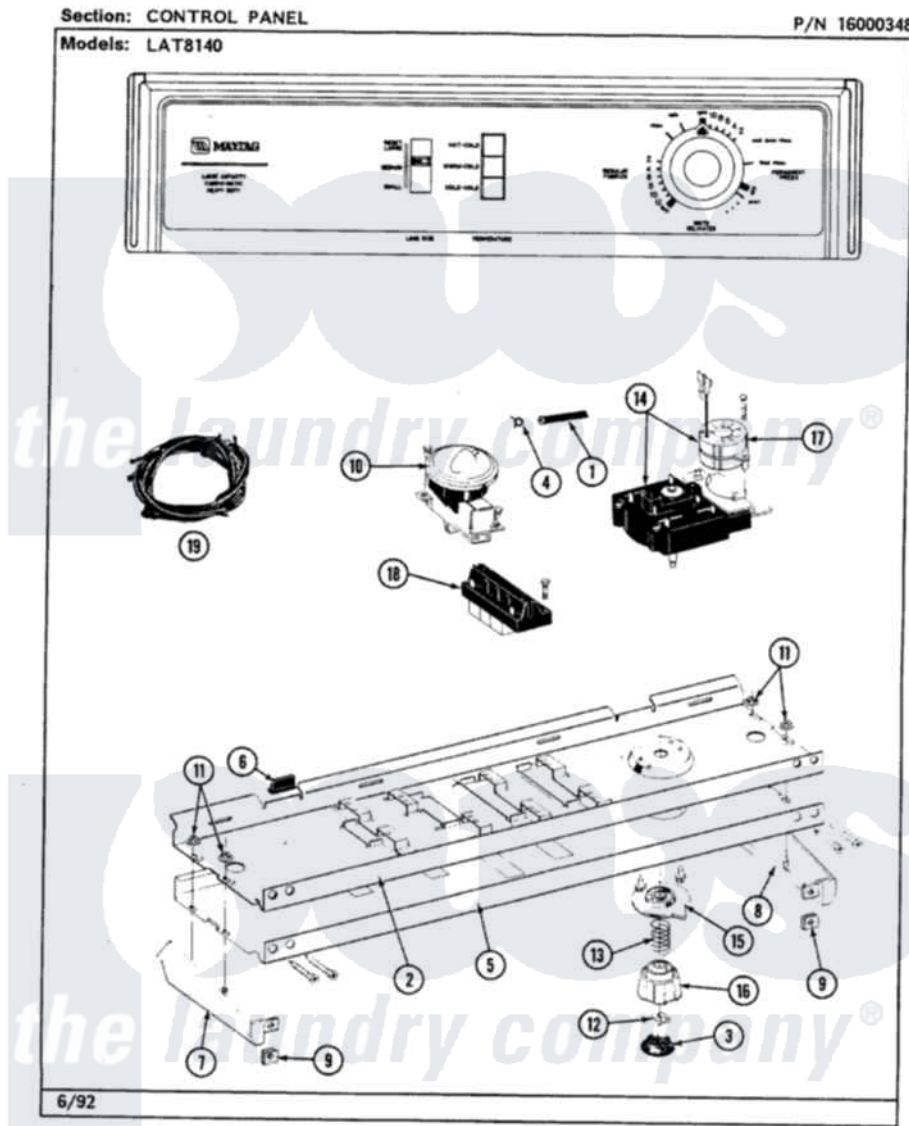

Maytag LAT8140AAW 04 - CONTROL PANEL

18

Maytag [Residential Maytag LAT8140AAW Washer Parts](#) Parts Diagram 04 - CONTROL PANEL
Click on the part number to view part

Item	Original Part Number	Replaced By	Status	Part Description
1	212942	22001619		Tube, Water Level Switch
2	214818			Back Up Plate
"	210932			Screw, No.8 X 9/16 Ctsk Note: Screw, Inlet Duct
3	215821		Not Available	CAP, KNOB
4	410296	596669		Clamp, Manifold
5	207606		Not Available	CONTROL PANEL
"	210932			Screw, No.8 X 9/16 Ctsk Note: Screw, Inlet Duct
6	214897			Pad, Control Panel
7	207215		Not Available	END CAP LH
8	207216		Not Available	END CAP RH
9	214894			Fastener, End Cap
10	214872			Palnut, End Cap Note: Nut, Lamp Holder
11	211605			Bezel, Timer Dial
12	211065			Spring, Index Wheel

13	213966	3400014	Screw
"	207379		Timer
14	215827		Not Available
			TIMER DIAL SKIRT
15	215828		Knob, Timer
16	205033	22205033	Motor- Tim
17	207363		Not Available
			3 LEVEL PRESSURE SWITCH
"	211168	W10139210	Screw, 8-18 X 5/16
18	213117	67006908	Screw, Ice Rack
"	207368		Not Available
			TEMP CONTROL SWITCH - 3 BUTTON
19	207383		Wire Harness