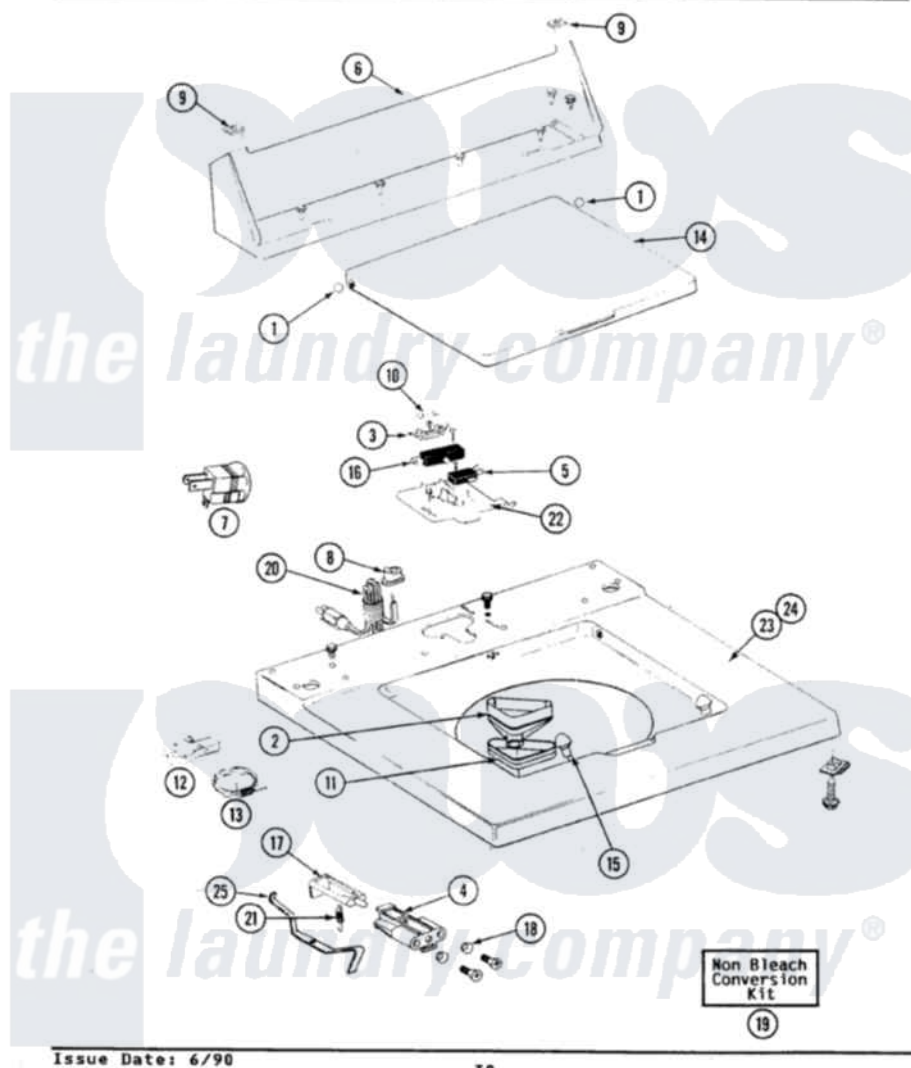

Maytag LAT8140AAW 05 - TOP

SECTION: TOP COVER, CONSOLE & LID SWITCH
 MODEL: ALL MODELS

Maytag [Residential Maytag LAT8140AAW Washer Parts](#) Parts Diagram 05 - TOP
 Click on the part number to view part

Item	Original Part Number	Replaced By	Status	Part Description
1	211726			Hinge, Ball Lid
2	215577			Bleach Inlet White
3	207167			Block, Fuse
"	215705	Y311711		Screw, Fuse Block
4	910182	25-7809		Screw, No.6-20 1/2 Flthd Torx
"	214279	204968		Plunger And Bracket Assembly--W
5	207166			Switch, Check
"	22001352			Screw, Check Switch
6	205635			Console
"	211294	90767		Screw, 8A X 3/8 HeX Washer Head Tapping
"	Y313559			Screw
7	Y201808			Converter
8	211881			Grommet, Cord Part Not Used-Gas Models Only
9	215075			Fastener, Control Panel To Console

10	207168	22001682	Switch Assembly, Lid W/4amp Fuse
11	214436		Gasket
12	301548		Clamp, Ground Wire
13	311155		Ground Wire And Clamp
14	216073		LID (WHITE)
15	212716		Bumper, Lid
16	205415	279347	Switch-Lid
"	213501		Screw, No.6-20 X 1-1/8 Inch
17	215700	Not Available	LID SWITCH PLUNGER
18	211500		Washer, Bracket To Top Cover
19	205997		Non-Bleach Conversion Kit
20	204590		Cord, Power
"	210186	3370225	Screw
21	213720		Spring, Lid Switch
22	207159	489355	Screw, 8 X 1/2
"	Y215699	22001678	Bracket, Switch And Fuse
23	210186	3370225	Screw
"	204445		Screw And Fastener Assembly
"	207170		Top Cover
24	210186	3370225	Screw
"	204445		Screw And Fastener Assembly
25	215704		Lever, Unbalance