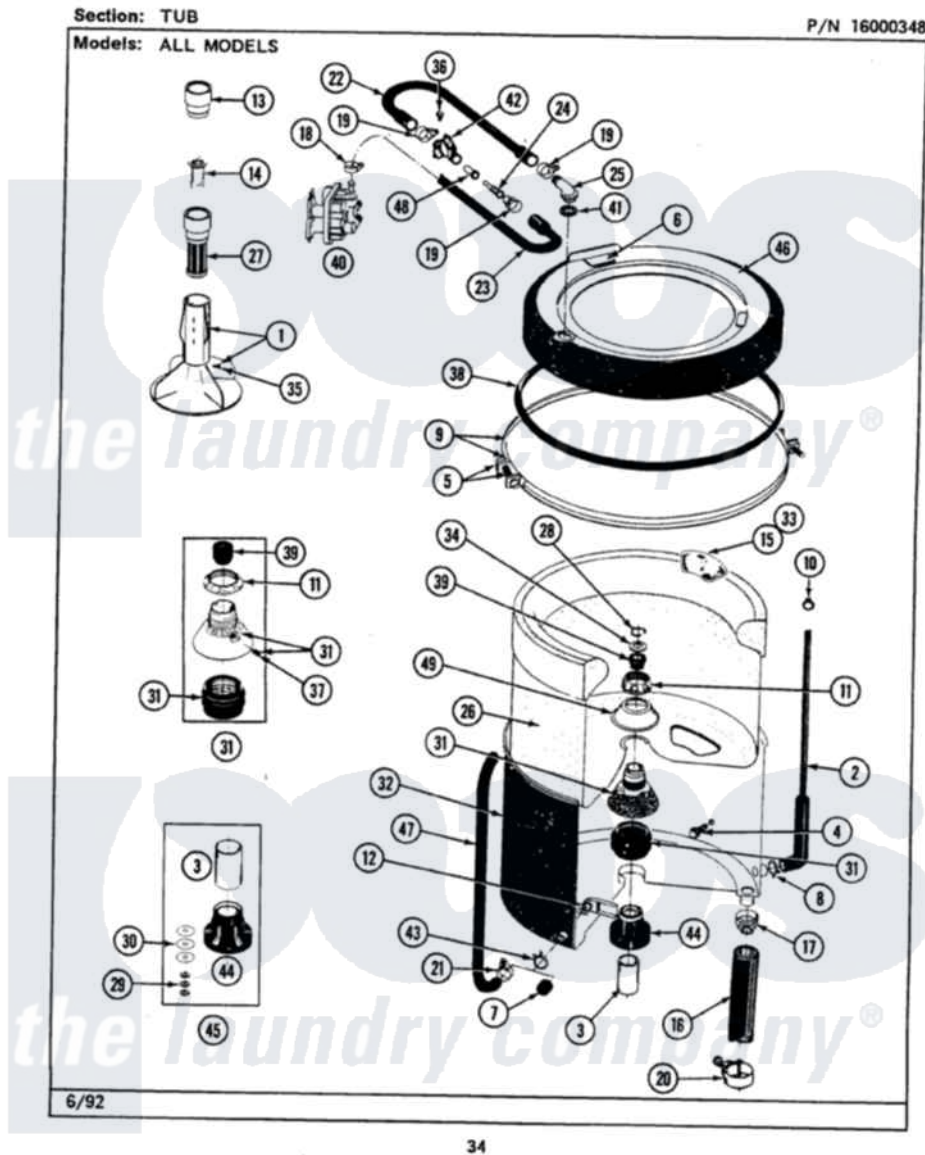

# Maytag LAT8140AAW 07 - TUB

Maytag [Residential Maytag LAT8140AAW Washer Parts](#) Parts Diagram 07 - TUB  
Click on the part number to view part

| Item | Original Part Number    | Replaced By               | Status | Part Description              |
|------|-------------------------|---------------------------|--------|-------------------------------|
| 1    | <a href="#">207538</a>  |                           |        | Agitator W/Lock Screw         |
| 2    | 212942                  | <a href="#">22001619</a>  |        | Tube, Water Level Switch      |
| 3    | <a href="#">211130</a>  |                           |        | Bearing Liner, Tub Bearing    |
| 4    | 200744                  | <a href="#">W10175939</a> |        | Bolt                          |
| "    | 205254                  | <a href="#">W10175938</a> |        | Bolt                          |
| 5    | <a href="#">205529</a>  |                           |        | Nut And Bolt Kit For Tub Clam |
| 6    | <a href="#">215232</a>  |                           |        | Bumper, Unbalance             |
| 8    | <a href="#">211641</a>  |                           |        | Clamp, 1-1/16"                |
| 9    | <a href="#">200846</a>  |                           |        | Clamp - Tub Cover             |
| 10   | 410296                  | <a href="#">596669</a>    |        | Clamp, Manifold               |
| 11   | 211047                  | <a href="#">6-2110472</a> |        | Nut- Clamp                    |
| 12   | <a href="#">214434</a>  |                           |        | Spout, Deflector              |
| 14   | <a href="#">215733</a>  |                           |        | Dispensing Cup                |
| 16   | <a href="#">Y212989</a> |                           |        | Hose, Outer Tub To Pump       |
| 17   | 200900                  | <a href="#">616099</a>    |        | Clamp                         |
| 18   | <a href="#">201575</a>  |                           |        | Clamp, Hose                   |