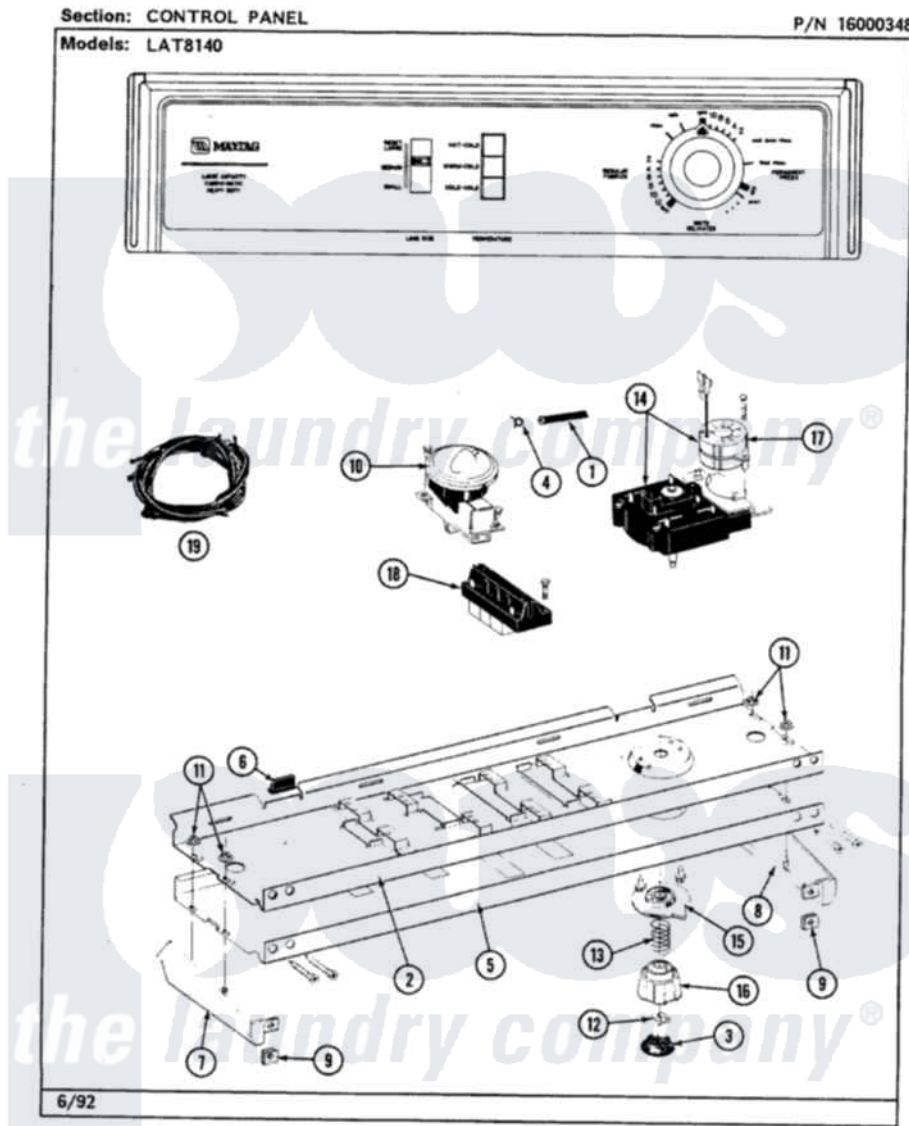

Maytag LAT8140ABL 04 - CONTROL PANEL

18

Maytag [Residential Maytag LAT8140ABL Washer Parts](#) Parts Diagram 04 - CONTROL PANEL
 Click on the part number to view part

Item	Original Part Number	Replaced By	Status	Part Description
1	212942	22001619		Tube, Water Level Switch
2	214818			Back Up Plate
"	210932			Screw, No.8 X 9/16 Ctsk Note: Screw, Inlet Duct
3	215821		Not Available	CAP, KNOB
4	410296	596669		Clamp, Manifold
5	207606		Not Available	CONTROL PANEL
"	210932			Screw, No.8 X 9/16 Ctsk Note: Screw, Inlet Duct
6	214897			Pad, Control Panel
7	207215		Not Available	END CAP LH
8	207216		Not Available	END CAP RH
9	214894			Fastener, End Cap
10	214872			Palnut, End Cap Note: Nut, Lamp Holder
11	211605			Bezel, Timer Dial
12	211065			Spring, Index Wheel

13	213966	3400014	Screw
"	207379		Timer
14	215827	Not Available	TIMER DIAL SKIRT
15	215828		Knob, Timer
16	205033	22205033	Motor- Tim
17	207363	Not Available	3 LEVEL PRESSURE SWITCH
"	211168	W10139210	Screw, 8-18 X 5/16
18	213117	67006908	Screw, Ice Rack
"	207368	Not Available	TEMP CONTROL SWITCH - 3 BUTTON
19	207383		Wire Harness