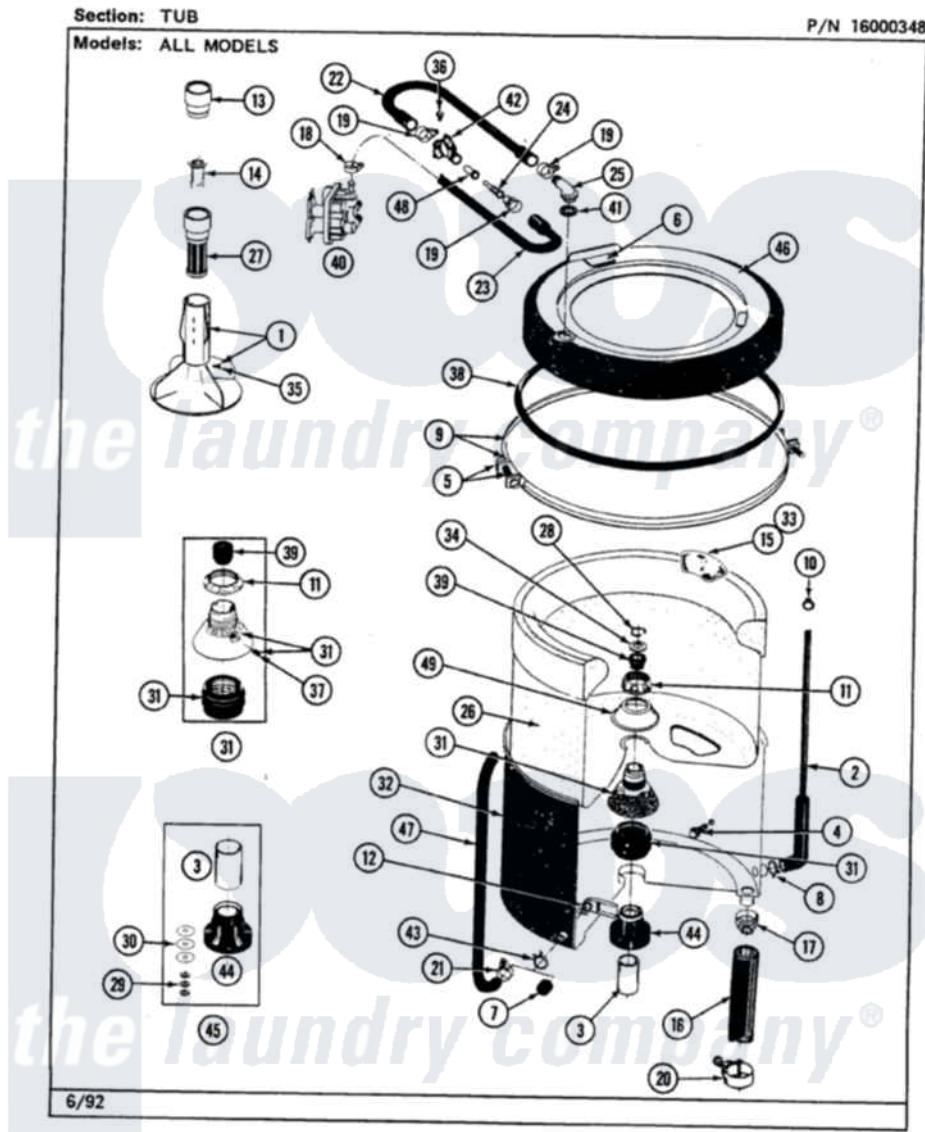

Maytag LAT8140ABL 07 - TUB

Maytag [Residential Maytag LAT8140ABL Washer Parts](#) Parts Diagram 07 - TUB
Click on the part number to view part

Item	Original Part Number	Replaced By	Status	Part Description
1	207538			Agitator W/Lock Screw
2	212942	22001619		Tube, Water Level Switch
3	211130			Bearing Liner, Tub Bearing
4	200744	W10175939		Bolt
"	205254	W10175938		Bolt
5	205529			Nut And Bolt Kit For Tub Clam
6	215232			Bumper, Unbalance
8	211641			Clamp, 1-1/16"
9	200846			Clamp - Tub Cover
10	410296	596669		Clamp, Manifold
11	211047	6-2110472		Nut- Clamp
12	214434			Spout, Deflector
14	215733			Dispensing Cup
16	Y212989			Hose, Outer Tub To Pump
17	200900	616099		Clamp
18	201575			Clamp, Hose

19	202515	596669	Clamp, Manifold
20	202574	3367052	Clamp, Hose
21	205161	489503	Clamp
22	Y215234		Hose, Injector Fill
23	213013		Hose, Injector
24	213015		Nozzle, Injector
25	215235		Tube, Injector
26	207830	Not Available	INNER TUB W/PLUG
27	Y207427		Lint Filter Shallow
28	Y015667		Retaining Ring
29	Y054867		Washer, Lock
30	211100		Washer, Outer Tub
31	204012	6-2095720	Mounting S
32	205486	Not Available	PART NOT USED
33	215980		Plug, Filter Hole
34	Y015666		Washer, Retaining -
35	206478	Not Available	SCREW & WASHER FOR AGITATOR
36	312620		Screw, Sems
37	211618	22001423	Set Screw, Mounting Stem
38	211232		Seal, Tub Cover
39	Y0A4298	6-0A57420	Seal- Agitator
40	205613		Water Valve
41	215233		Seal For Injector Tube
42	215447		Sleeve For Injector
43	214739	596669	Clamp, Manifold
44	200824	6-2040130	Tub Bearin
45	204013	6-2040130	Tub Bearin
46	206380	Not Available	COVER, TUB
47	214495		Tube, Inlet To Tub
48	213016	216201	Nozzle
49	211210		Washer, Clamping Nut