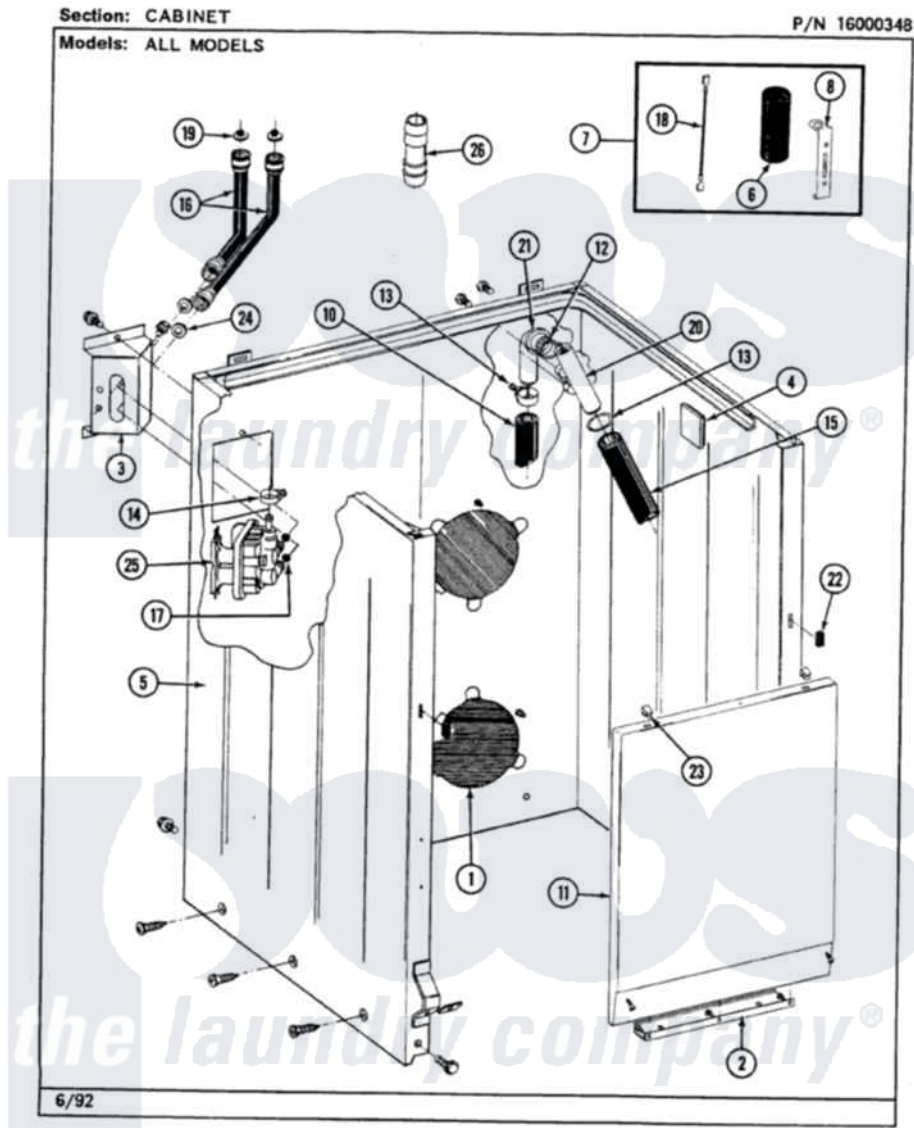

Maytag LAT8140ABW 02 - CABINET

30

Maytag [Residential Maytag LAT8140ABW Washer Parts](#) Parts Diagram 02 - CABINET
 Click on the part number to view part

Item	Original Part Number	Replaced By	Status	Part Description
1	211878		Not Available	PLATE, ACCESS
"	211294	90767		Screw, 8A X 3/8 HeX Washer Head Tapping
2	213846			Guard, Belt
"	211294	90767		Screw, 8A X 3/8 HeX Washer Head Tapping
3	212276	W10116760		Screw
"	214812	22002361		Bracket, Water Valve
4	215058			Pad, Cabinet Bumper
5	203319	22203319		Cabinet
"	204439			Screw And Fstner Assembly
"	213122	27001200		Screw
"	213121	3400111		Screw, 12-14 X 5/8
"	213007			Xfor Cabinet See Cabinet, Back
6	Y200832			Capacitor
7	206103			Capacitor Kit

8	211149		Clip, Capacitor
9	202861	202860	Inlet Hose Assembly
10	216017		Hose, Drain
"	Y059149		(7/8" I.D. CARTON OF 50 FT.)
11	212998		Not Available
12	214765		PANEL, FRONT (WHT)
13	200908	285655	Gasket, Siphon Break
14	201575		Clamp, Hose
15	214767	22001448	Clamp, Hose
16	202860		Hose, Pump
"	200672	76314	Hose, Inlet 6 Ft. Hose With Elbow
17	214337	96160	Inlet Hose Assembly
18	203237		Hose, Inlet 6 Ft. Hose With Elbow
19	200961	12001413	Screen
20	206638		No. 17 Wire With Terminal
"	Y014874		Strainer And Washer Kit
21	Y216016	W10116738	Siphon Break
22	214376	22002331	Screw, Idler Arm And Sleeve
23	212982	22001650	Elbow
24	Y013783		Spacer, Front Panel
25	205613		Fastener, Spring
"	212276	W10116760	Washer, Inlet Hose
26	Y216015		Water Valve
			Screw
			Coupling, Hose