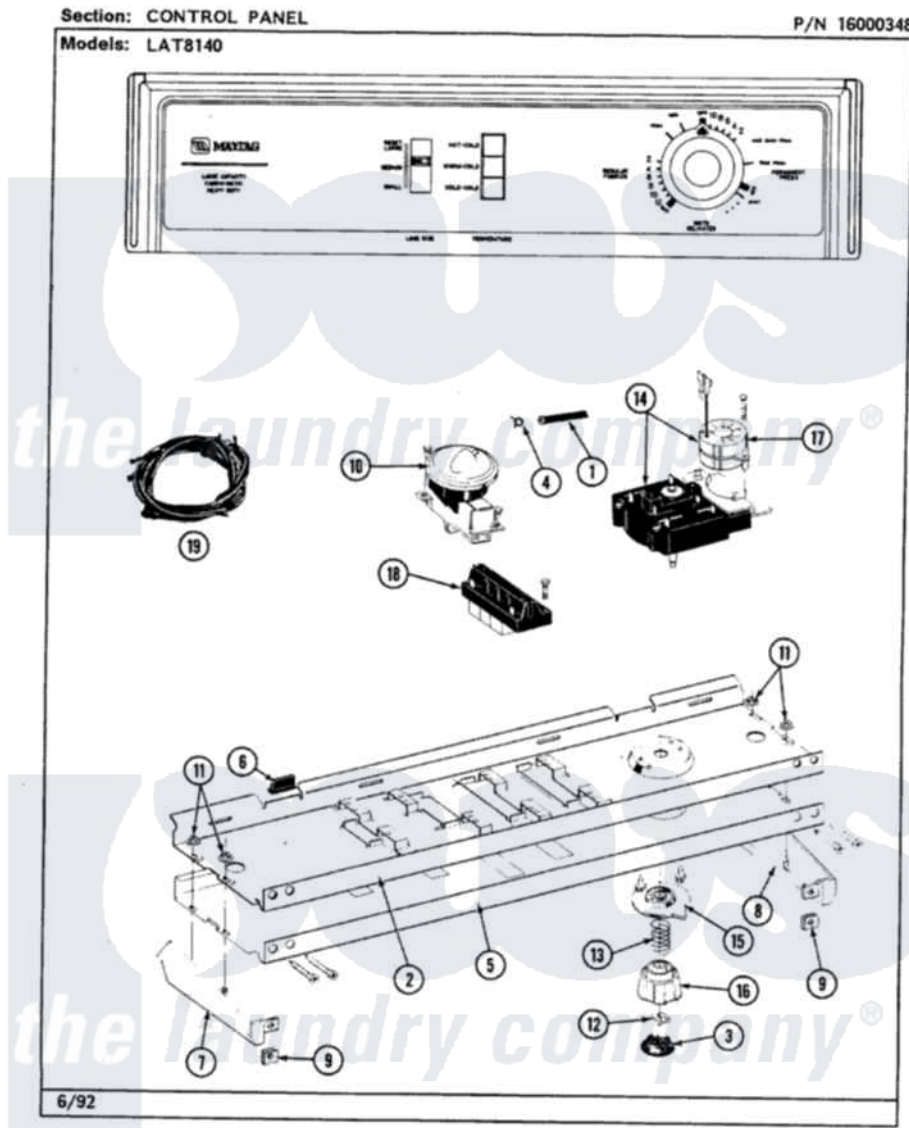

# Maytag LAT8140ABW 04 - CONTROL PANEL

Maytag [Residential Maytag LAT8140ABW Washer Parts](#) Parts Diagram 04 - CONTROL PANEL  
 Click on the part number to view part

Item	Original Part Number	Replaced By	Status	Part Description
1	212942	<a href="#">22001619</a>		Tube, Water Level Switch
2	<a href="#">214818</a>			Back Up Plate
"	<a href="#">210932</a>			Screw, No.8 X 9/16 Ctsk Note: Screw, Inlet Duct
3	215821		Not Available	CAP, KNOB
4	410296	<a href="#">596669</a>		Clamp, Manifold
5	207606		Not Available	CONTROL PANEL
"	<a href="#">210932</a>			Screw, No.8 X 9/16 Ctsk Note: Screw, Inlet Duct
6	<a href="#">214897</a>			Pad, Control Panel
7	207215		Not Available	END CAP LH
8	207216		Not Available	END CAP RH
9	<a href="#">214894</a>			Fastener, End Cap
10	<a href="#">214872</a>			Palnut, End Cap Note: Nut, Lamp Holder
11	<a href="#">211605</a>			Bezel, Timer Dial
12	<a href="#">211065</a>			Spring, Index Wheel

13	213966	<a href="#">3400014</a>	Screw
"	<a href="#">207379</a>		Timer
14	215827	Not Available	TIMER DIAL SKIRT
15	<a href="#">215828</a>		Knob, Timer
16	205033	<a href="#">22205033</a>	Motor- Tim
17	207363	Not Available	3 LEVEL PRESSURE SWITCH
"	211168	<a href="#">W10139210</a>	Screw, 8-18 X 5/16
18	213117	<a href="#">67006908</a>	Screw, Ice Rack
"	207368	Not Available	TEMP CONTROL SWITCH - 3 BUTTON
19	<a href="#">207383</a>		Wire Harness