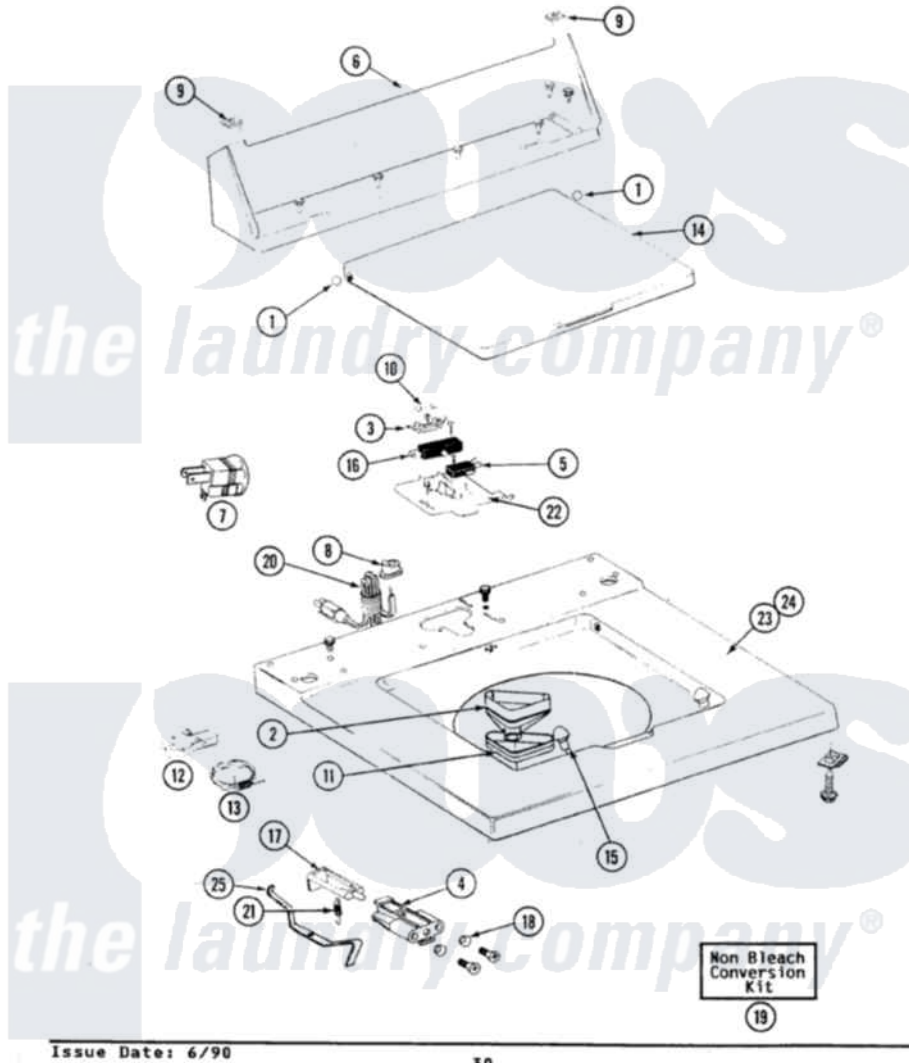

# Maytag LAT8140ABW 05 - TOP

SECTION: TOP COVER, CONSOLE & LID SWITCH  
 MODEL: ALL MODELS

Issue Date: 6/90

30

Maytag [Residential Maytag LAT8140ABW Washer Parts](#) Parts Diagram 05 - TOP  
 Click on the part number to view part

Item	Original Part Number	Replaced By	Status	Part Description
1	<a href="#">211726</a>			Hinge, Ball Lid
2	<a href="#">215577</a>			Bleach Inlet White
3	<a href="#">207167</a>			Block, Fuse
"	215705	<a href="#">Y311711</a>		Screw, Fuse Block
4	910182	<a href="#">25-7809</a>		Screw, No.6-20 1/2 Flthd Torx
"	214279	<a href="#">204968</a>		Plunger And Bracket Assembly--W
5	<a href="#">207166</a>			Switch, Check
"	<a href="#">22001352</a>			Screw, Check Switch
6	<a href="#">205635</a>			Console
"	211294	<a href="#">90767</a>		Screw, 8A X 3/8 HeX Washer Head Tapping
"	<a href="#">Y313559</a>			Screw
7	<a href="#">Y201808</a>			Converter
8	<a href="#">211881</a>			Grommet, Cord Part Not Used-Gas Models Only
9	<a href="#">215075</a>			Fastener, Control Panel To Console