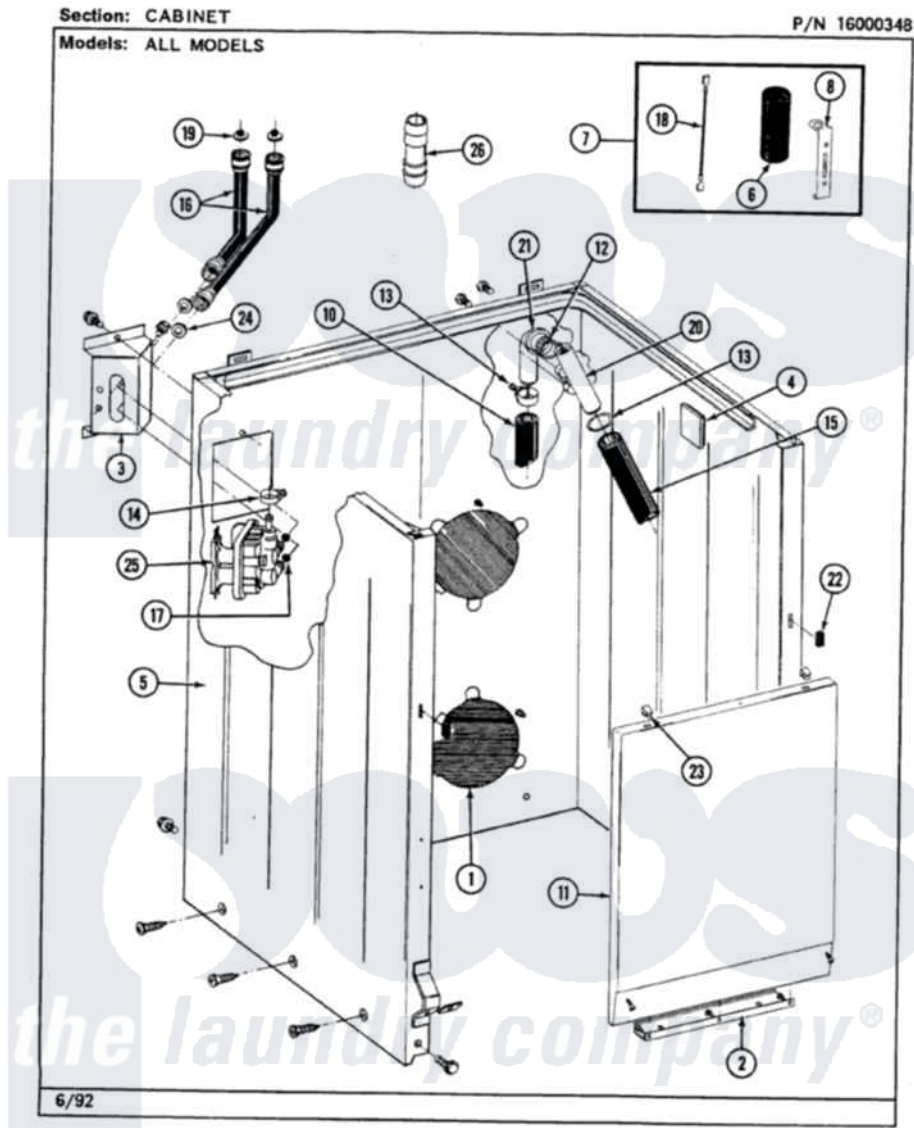

Maytag LAT8140ABX 01 - CABINET

30

Maytag Residential Maytag LAT8140ABX Washer Parts Parts Diagram 01 - CABINET
 Click on the part number to view part

Item	Original Part Number	Replaced By	Status	Part Description
1	211878		Not Available	PLATE, ACCESS
2	211294	90767		Screw, 8A X 3/8 HeX Washer Head Tapping
"	213846			Guard, Belt
3	212276	W10116760		Screw
"	214812	22002361		Bracket, Water Valve
4	215058			Pad, Cabinet Bumper
5	204439			Screw And Fstner Assembly
"	213007			Xfor Cabinet See Cabinet, Back
"	213121	3400111		Screw, 12-14 X 5/8
"	213122	27001200		Screw
6	Y200832			Capacitor
7	206103			Capacitor Kit
8	211149			Clip, Capacitor
9	202861	202860		Inlet Hose Assembly
10	V050140			(7/8" I.D. CARTON OF 50

10	1039143		FT.)
"	216017		Hose, Drain
12	214765		Gasket, Siphon Break
13	200908	285655	Clamp, Hose
14	201575		Clamp, Hose
15	214767	22001448	Hose, Pump
16	200672	76314	Hose, Inlet 6 Ft. Hose With Elbow
"	202860		Inlet Hose Assembly
17	214337	96160	Screen
18	203237		No.17 Wire With Terminal
19	200961	12001413	Strainer And Washer Kit
20	206638		Siphon Break
"	Y014874		Screw, Idler Arm And Sleeve
21	Y216016	W10116738	Elbow
22	214376	22002331	Spacer, Front Panel
23	212982	22001650	Fastener, Spring
24	Y013783		Washer, Inlet Hose
25	205613		Water Valve
"	212276	W10116760	Screw
26	Y216015		Coupling, Hose