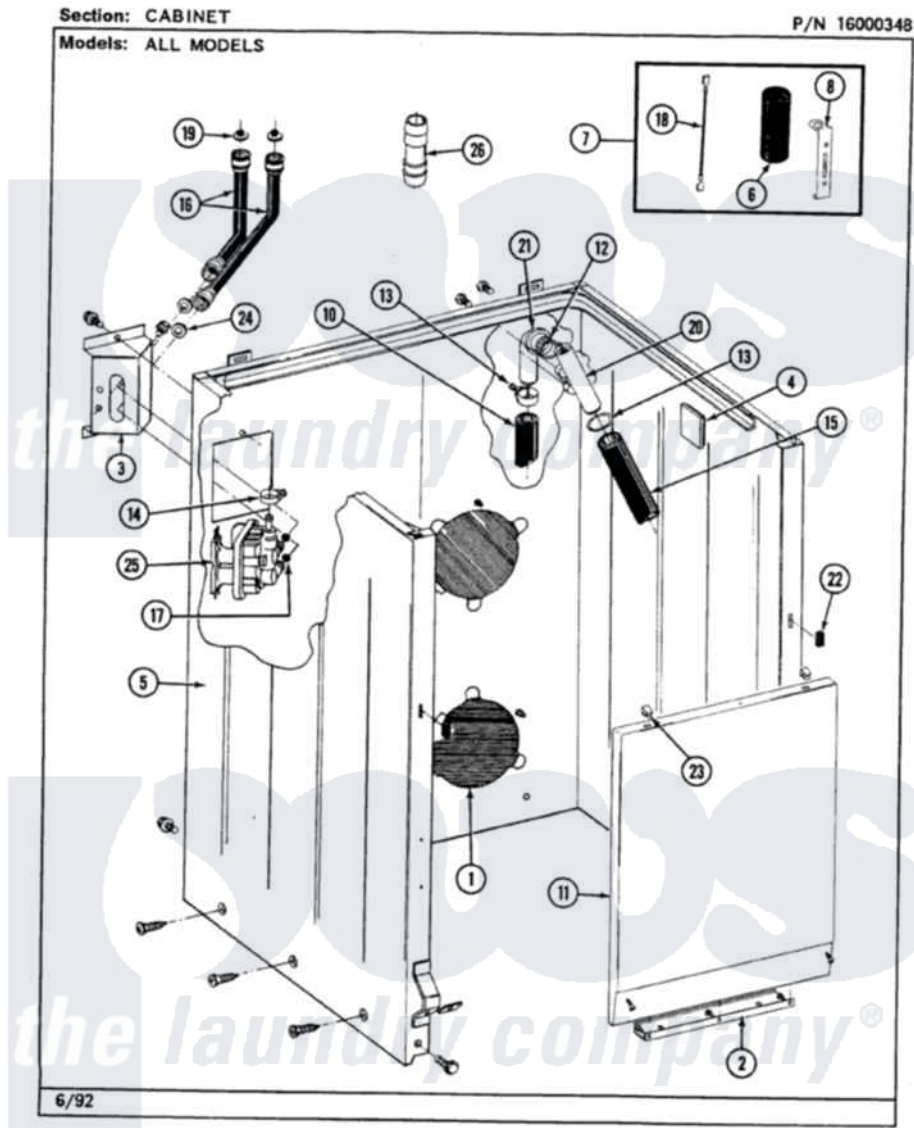

Maytag LAT8200AAW 02 - CABINET

30

Maytag [Residential Maytag LAT8200AAW Washer Parts](#) Parts Diagram 02 - CABINET
 Click on the part number to view part

Item	Original Part Number	Replaced By	Status	Part Description
1	211878		Not Available	PLATE, ACCESS
"	211294	90767		Screw, 8A X 3/8 HeX Washer Head Tapping
2	213846			Guard, Belt
"	211294	90767		Screw, 8A X 3/8 HeX Washer Head Tapping
3	212276	W10116760		Screw
"	214812	22002361		Bracket, Water Valve
4	215058			Pad, Cabinet Bumper
5	203319	22203319		Cabinet
"	204439			Screw And Fstner Assembly
"	213122	27001200		Screw
"	213121	3400111		Screw, 12-14 X 5/8
"	213007			Xfor Cabinet See Cabinet, Back
6	Y200832			Capacitor
7	206103			Capacitor Kit

8	211149		Clip, Capacitor
9	202861	202860	Inlet Hose Assembly
10	216017		Hose, Drain
"	Y059149		(7/8" I.D. CARTON OF 50 FT.)
11	212998		Not Available
			PANEL, FRONT (WHT)
12	214765		Gasket, Siphon Break
13	200908	285655	Clamp, Hose
14	201575		Clamp, Hose
15	214767	22001448	Hose, Pump
16	202860		Inlet Hose Assembly
"	200672	76314	Hose, Inlet 6 Ft. Hose With Elbow
17	214337	96160	Screen
18	203237		No. 17 Wire With Terminal
19	200961	12001413	Strainer And Washer Kit
20	206638		Siphon Break
"	Y014874		Screw, Idler Arm And Sleeve
21	Y216016	W10116738	Elbow
22	214376	22002331	Spacer, Front Panel
23	212982	22001650	Fastener, Spring
24	Y013783		Washer, Inlet Hose
25	205613		Water Valve
"	212276	W10116760	Screw
26	Y216015		Coupling, Hose