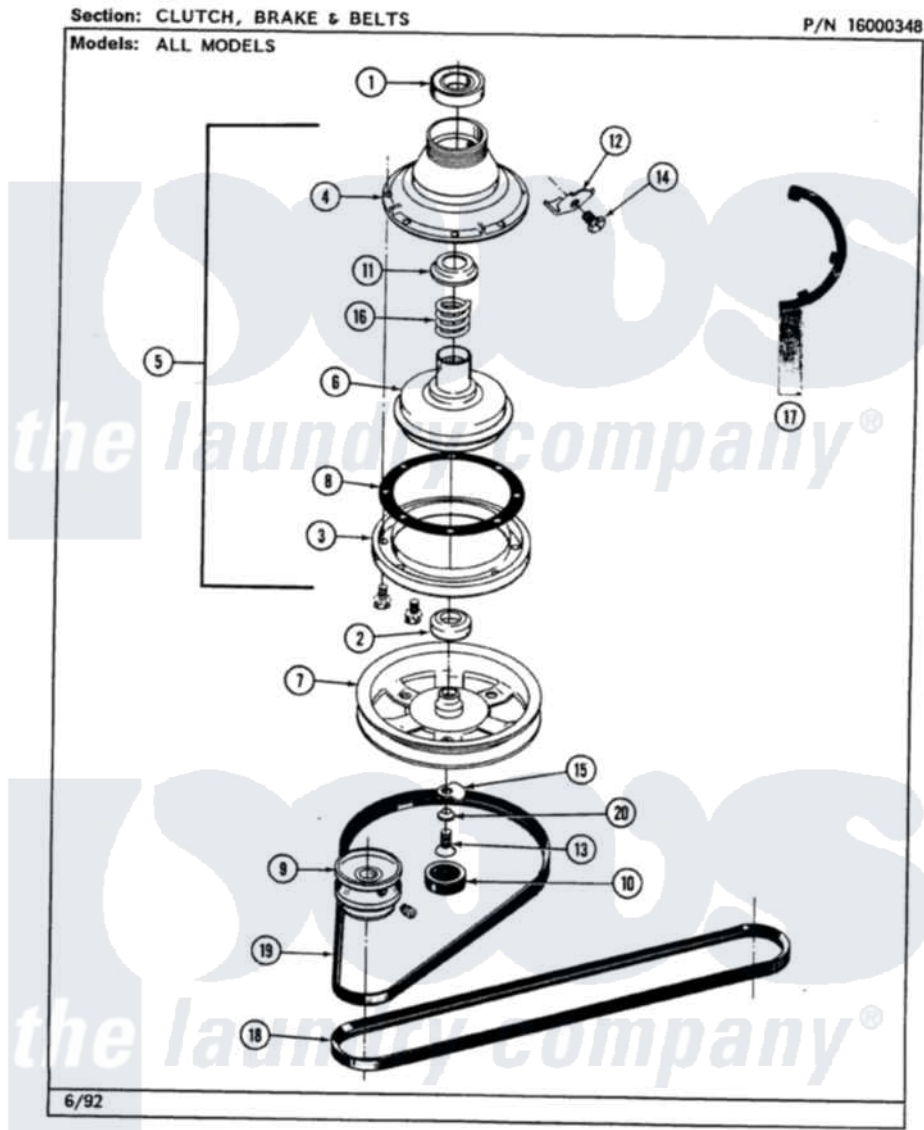

Maytag LAT8200AAW 03 - CLUTCH, BRAKE & BELTS

42

Maytag Residential Maytag LAT8200AAW Washer Parts Parts Diagram 03 - CLUTCH, BRAKE & BELTS
 Click on the part number to view part

Item	Original Part Number	Replaced By	Status	Part Description
1	Y200720	22003441		Bearing, Rear
2	200835			Bearing, Brake Rotor
3	211043	6-2011900		Brake Asse
"	211000			SCREW, BRAKE DRUM (HEX HEAD)
4	211045	6-2011900		Brake Asse
5	201190	6-2011900		Brake Asse
6	201126	6-2011900		Brake Asse
7	211059	6-2301530		Pulley
8	211042	6-2011900		Brake Asse
9	Y053241			Set Screw, Motor Pulley
"	200816	6-2008160		Pulley- MO
10	211038		Not Available	CAP, OIL RETAINER
11	211039	6-2011900		Brake Asse
12	213325			Clip, Retaining
13	211375	681582		Screw
14	213326			Bolt, Sems Retaining Clip

15	211089		Lug, Stop Pulley
16	211041	6-2011900	Brake Asse
17	Y038315	038315	Tool
18	211124		Part Not Used
19	211125		V Belt, DiVe Pulley
20	211090	22003555	Washer, Stop Lug