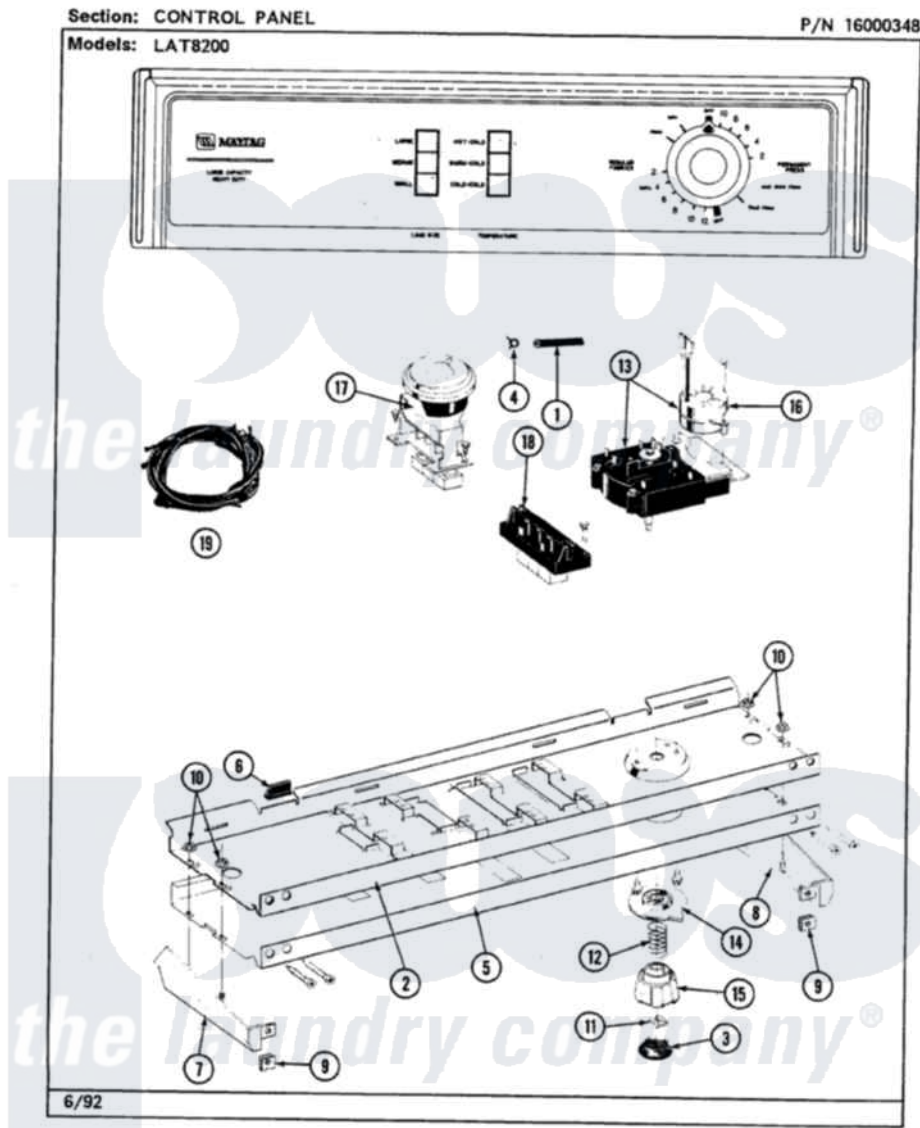

Maytag LAT8200AAW 04 - CONTROL PANEL

Maytag [Residential Maytag LAT8200AAW Washer Parts](#) Parts Diagram 04 - CONTROL PANEL
 Click on the part number to view part

Item	Original Part Number	Replaced By	Status	Part Description
1	212942	22001619		Tube, Water Level Switch
2	214818			Back Up Plate
"	210932			Screw, No.8 X 9/16 Ctsk Note: Screw, Inlet Duct
3	215821		Not Available	CAP, KNOB
4	410296	596669		Clamp, Manifold
5	207606		Not Available	CONTROL PANEL
"	210932			Screw, No.8 X 9/16 Ctsk Note: Screw, Inlet Duct
6	214897			Pad, Control Panel
7	207215		Not Available	END CAP LH
8	207216		Not Available	END CAP RH
9	214894			Fastener, End Cap
10	214872			Palnut, End Cap Note: Nut, Lamp Holder
11	211605			Bezel, Timer Dial
12	211065			Spring, Index Wheel

13	213966	3400014	Screw
"	207379		Timer
14	215827		Not Available
			TIMER DIAL SKIRT
15	215828		Knob, Timer
16	205033	22205033	Motor- Tim
17	207363		Not Available
			3 LEVEL PRESSURE SWITCH
"	211168	W10139210	Screw, 8-18 X 5/16
18	213117	67006908	Screw, Ice Rack
"	207368		Not Available
			TEMP CONTROL SWITCH - 3 BUTTON
19	207383		Wire Harness
20	215781		Not Available
			MANUAL, USE & CARE