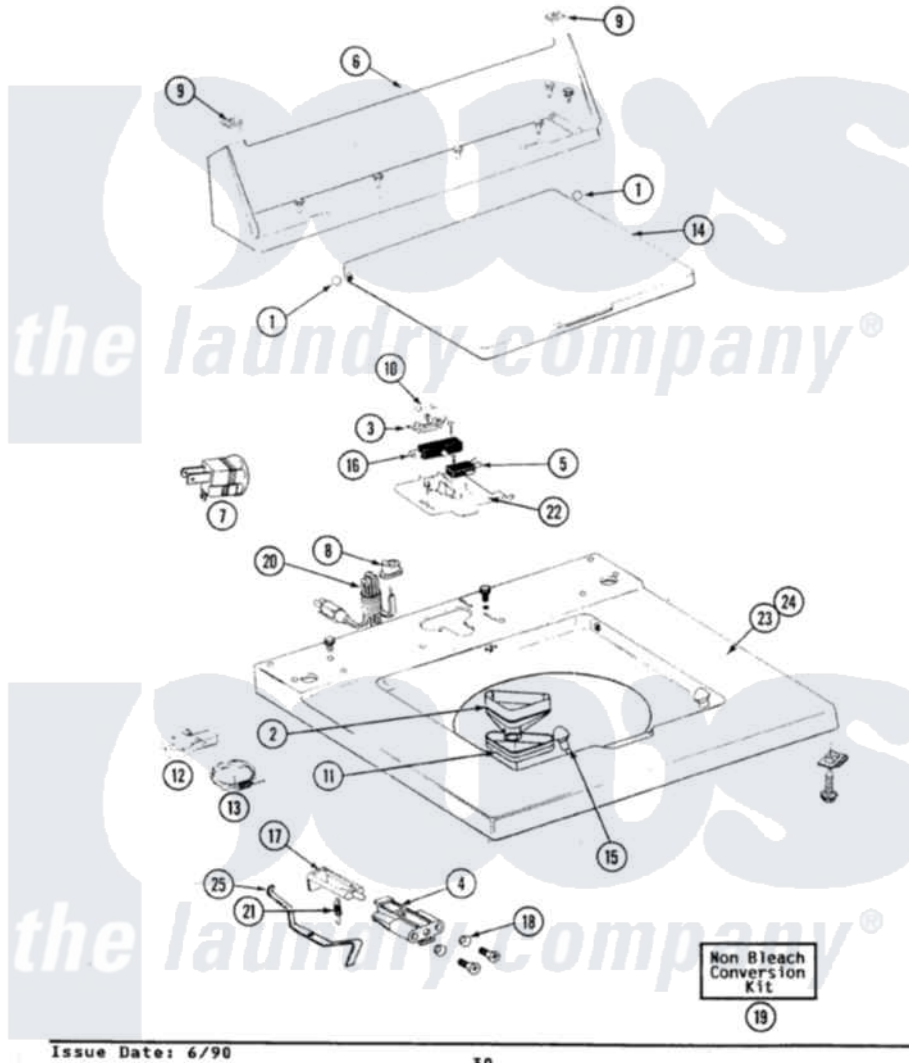

Maytag LAT8200AAW 05 - TOP

SECTION: TOP COVER, CONSOLE & LID SWITCH
 MODEL: ALL MODELS

Issue Date: 6/90

30

Maytag [Residential Maytag LAT8200AAW Washer Parts](#) Parts Diagram 05 - TOP
 Click on the part number to view part

Item	Original Part Number	Replaced By	Status	Part Description
1	211726			Hinge, Ball Lid
2	215577			Bleach Inlet White
3	207167			Block, Fuse
"	215705	Y311711		Screw, Fuse Block
4	910182	25-7809		Screw, No.6-20 1/2 Flthd Torx
"	214279	204968		Plunger And Bracket Assembly--W
5	207166			Switch, Check
"	22001352			Screw, Check Switch
6	205635			Console
"	211294	90767		Screw, 8A X 3/8 HeX Washer Head Tapping
"	Y313559			Screw
7	Y201808			Converter
8	211881			Grommet, Cord Part Not Used-Gas Models Only
9	215075			Fastener, Control Panel To Console

10	207168	22001682	Switch Assembly, Lid W/4amp Fuse
11	214436		Gasket
12	301548		Clamp, Ground Wire
13	311155		Ground Wire And Clamp
14	216073		LID (WHITE)
15	212716		Bumper, Lid
16	205415	279347	Switch-Lid
"	213501		Screw, No.6-20 X 1-1/8 Inch
17	215700	Not Available	LID SWITCH PLUNGER
18	211500		Washer, Bracket To Top Cover
19	205997		Non-Bleach Conversion Kit
20	204590		Cord, Power
"	210186	3370225	Screw
21	213720		Spring, Lid Switch
22	207159	489355	Screw, 8 X 1/2
"	Y215699	22001678	Bracket, Switch And Fuse
23	210186	3370225	Screw
"	204445		Screw And Fastener Assembly
24	210186	3370225	Screw
"	204445		Screw And Fastener Assembly
"	207172		Top Cover
25	215704		Lever, Unbalance