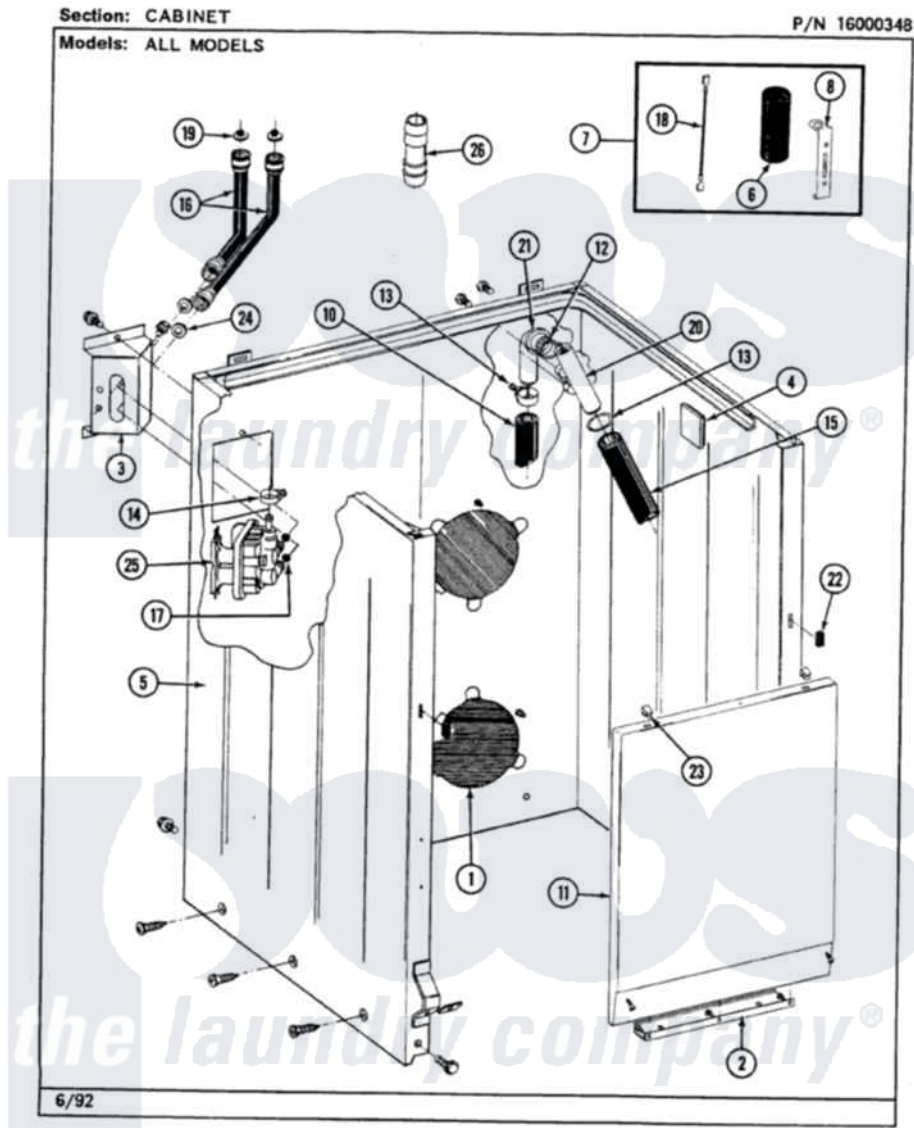

# Maytag LAT8200ABW 02 - CABINET

30

Maytag [Residential Maytag LAT8200ABW Washer Parts](#) Parts Diagram 02 - CABINET  
 Click on the part number to view part

Item	Original Part Number	Replaced By	Status	Part Description
1	211878		Not Available	PLATE, ACCESS
"	211294	<a href="#">90767</a>		Screw, 8A X 3/8 HeX Washer Head Tapping
2	<a href="#">213846</a>			Guard, Belt
"	211294	<a href="#">90767</a>		Screw, 8A X 3/8 HeX Washer Head Tapping
3	212276	<a href="#">W10116760</a>		Screw
"	214812	<a href="#">22002361</a>		Bracket, Water Valve
4	<a href="#">215058</a>			Pad, Cabinet Bumper
5	203319	<a href="#">22203319</a>		Cabinet
"	<a href="#">204439</a>			Screw And Fstner Assembly
"	213122	<a href="#">27001200</a>		Screw
"	213121	<a href="#">3400111</a>		Screw, 12-14 X 5/8
"	<a href="#">213007</a>			Xfor Cabinet See Cabinet, Back
6	<a href="#">Y200832</a>			Capacitor
7	<a href="#">206103</a>			Capacitor Kit