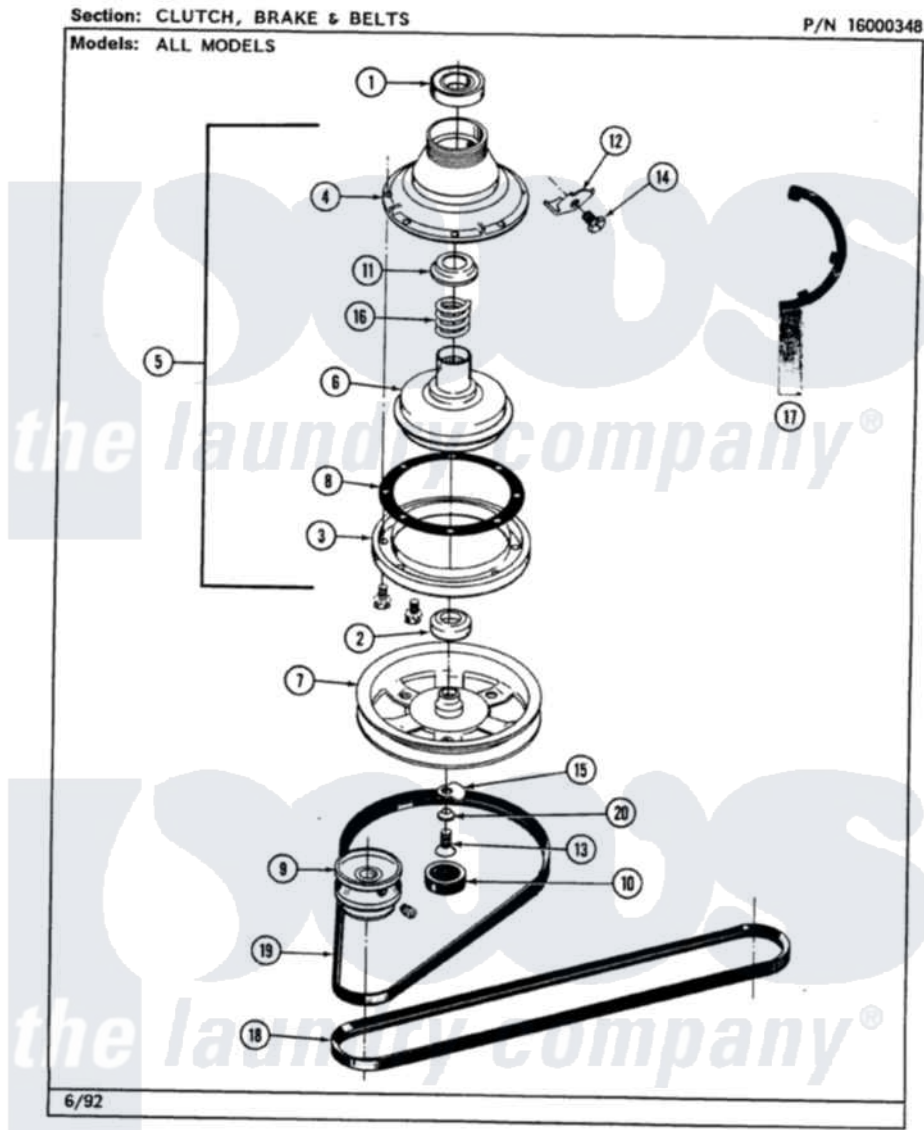

# Maytag LAT8200ABW 03 - CLUTCH, BRAKE & BELTS

42

Maytag Residential Maytag LAT8200ABW Washer Parts Parts Diagram 03 - CLUTCH, BRAKE & BELTS  
 Click on the part number to view part

Item	Original Part Number	Replaced By	Status	Part Description
1	Y200720	<a href="#">22003441</a>		Bearing, Rear
2	<a href="#">200835</a>			Bearing, Brake Rotor
3	211043	<a href="#">6-2011900</a>		Brake Asse
"	211000			SCREW, BRAKE DRUM (HEX HEAD)
4	211045	<a href="#">6-2011900</a>		Brake Asse
5	201190	<a href="#">6-2011900</a>		Brake Asse
6	201126	<a href="#">6-2011900</a>		Brake Asse
7	211059	<a href="#">6-2301530</a>		Pulley
8	211042	<a href="#">6-2011900</a>		Brake Asse
9	<a href="#">Y053241</a>			Set Screw, Motor Pulley
"	200816	<a href="#">6-2008160</a>		Pulley- MO
10	211038		Not Available	CAP, OIL RETAINER
11	211039	<a href="#">6-2011900</a>		Brake Asse
12	<a href="#">213325</a>			Clip, Retaining
13	211375	<a href="#">681582</a>		Screw
14	<a href="#">213326</a>			Bolt, Sems Retaining Clip

15	<a href="#">211089</a>		Lug, Stop Pulley
16	211041	<a href="#">6-2011900</a>	Brake Asse
17	Y038315	<a href="#">038315</a>	Tool
18	<a href="#">211124</a>		Part Not Used
19	<a href="#">211125</a>		V Belt, DiVe Pulley
20	211090	<a href="#">22003555</a>	Washer, Stop Lug