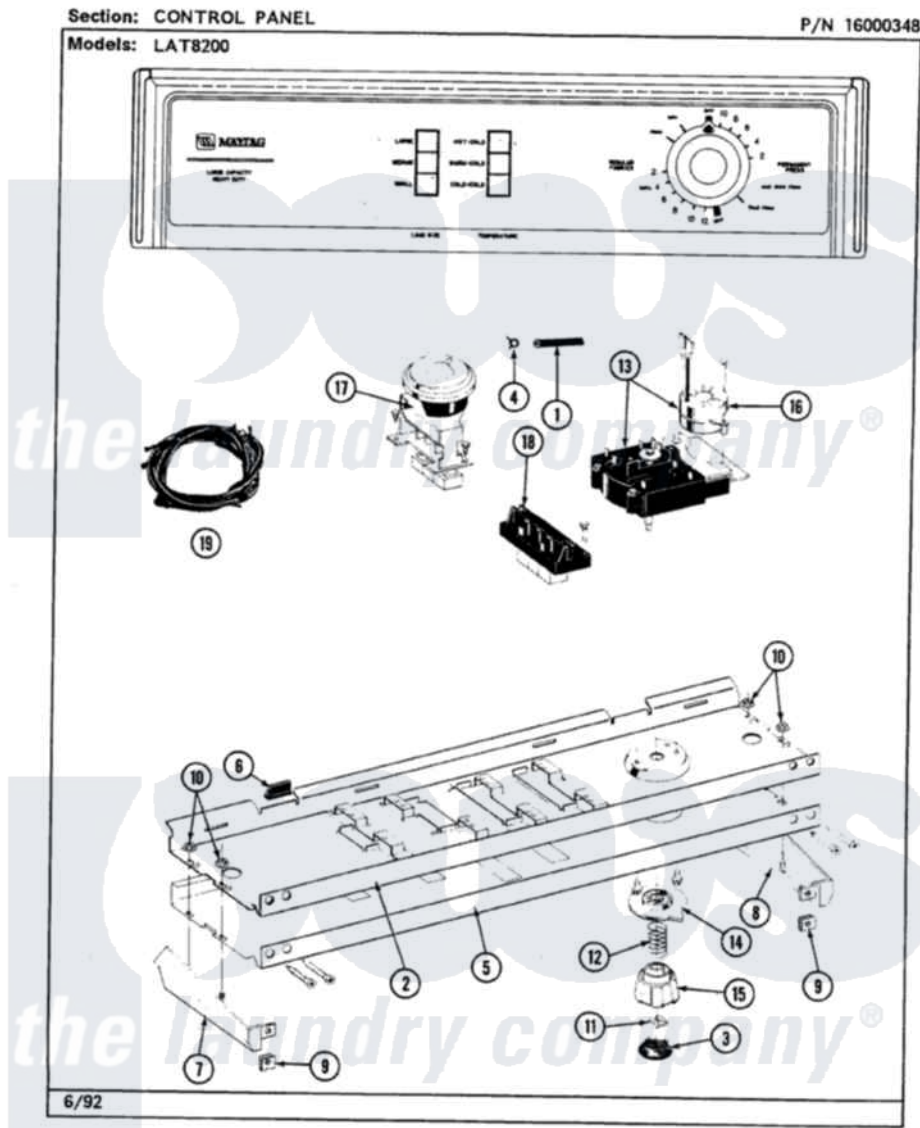

Maytag LAT8200ABW 04 - CONTROL PANEL

Maytag [Residential Maytag LAT8200ABW Washer Parts](#) Parts Diagram 04 - CONTROL PANEL
 Click on the part number to view part

Item	Original Part Number	Replaced By	Status	Part Description
1	212942	22001619		Tube, Water Level Switch
2	214818			Back Up Plate
"	210932			Screw, No.8 X 9/16 Ctsk Note: Screw, Inlet Duct
3	215821		Not Available	CAP, KNOB
4	410296	596669		Clamp, Manifold
5	207606		Not Available	CONTROL PANEL
"	210932			Screw, No.8 X 9/16 Ctsk Note: Screw, Inlet Duct
6	214897			Pad, Control Panel
7	207215		Not Available	END CAP LH
8	207216		Not Available	END CAP RH
9	214894			Fastener, End Cap
10	214872			Palnut, End Cap Note: Nut, Lamp Holder
11	211605			Bezel, Timer Dial
12	211065			Spring, Index Wheel

13	213966	3400014	Screw
"	207379		Timer
14	215827		Not Available
			TIMER DIAL SKIRT
15	215828		Knob, Timer
16	205033	22205033	Motor- Tim
17	207363		Not Available
			3 LEVEL PRESSURE SWITCH
"	211168	W10139210	Screw, 8-18 X 5/16
18	213117	67006908	Screw, Ice Rack
"	207368		Not Available
			TEMP CONTROL SWITCH - 3 BUTTON
19	207383		Wire Harness
20	215781		Not Available
			MANUAL, USE & CARE