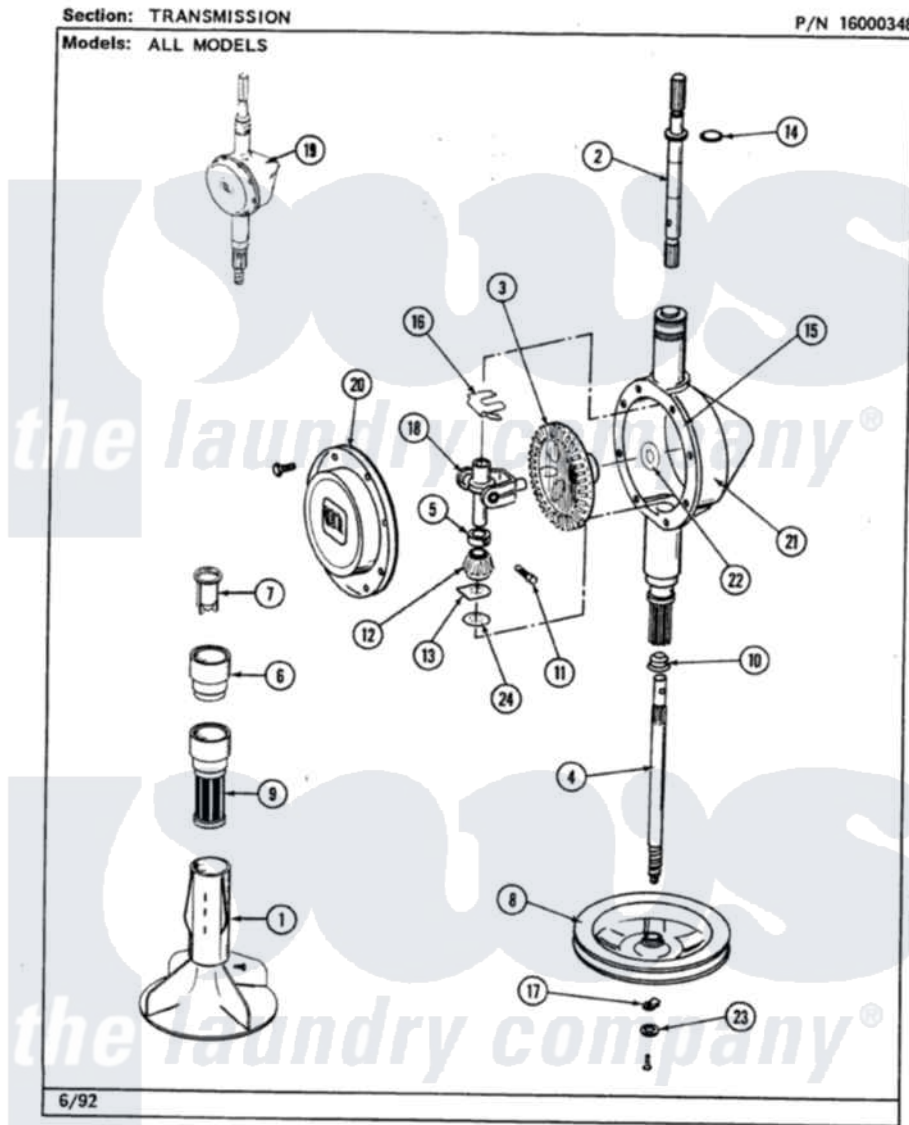

Maytag LAT8200ABW 06 - TRANSMISSION

36

Maytag [Residential Maytag LAT8200ABW Washer Parts](#) Parts Diagram 06 - TRANSMISSION
 Click on the part number to view part

Item	Original Part Number	Replaced By	Status	Part Description
1	207538			Agitator W/Lock Screw
"	206478		Not Available	SCREW & WASHER FOR AGITATOR
2	207153	6-2097820		Kit- Shaft
3	206713	6-2067130		Gear- Beve
4	215411	12001451		Ctr Shaft W/Collar Andkeeper-Sha
5	215415		Not Available	COLLAR, LOWER
7	215733			Dispensing Cup
8	211059	6-2301530		Pulley
9	Y207427			Lint Filter Shallow
10	206602	207843		Lip Seal Repair Kit
11	Y206629			Pin, Collar
12	215401	W10221114		Pinion
13	215395			Plate, Clutch
14	210690			Seal, Rubber
15	Y058700	675652		Adhesive

16	215581		Spring, Agitator Shaft
17	211375	681582	Screw
"	211089		Lug, Stop Pulley
18	206685	6-2066850	Yoke
19	206708	6-2097790	Transmison
20	206628		Cover, Transmission
"	215417	Not Available	SCREW, TRANSMISSION COVER
21	206625	6-2097790	Transmison
22	215394		Washer, Bevel Gear
23	211090	22003555	Washer, Stop Lug
24	211483	6-2114830	Washer- SP