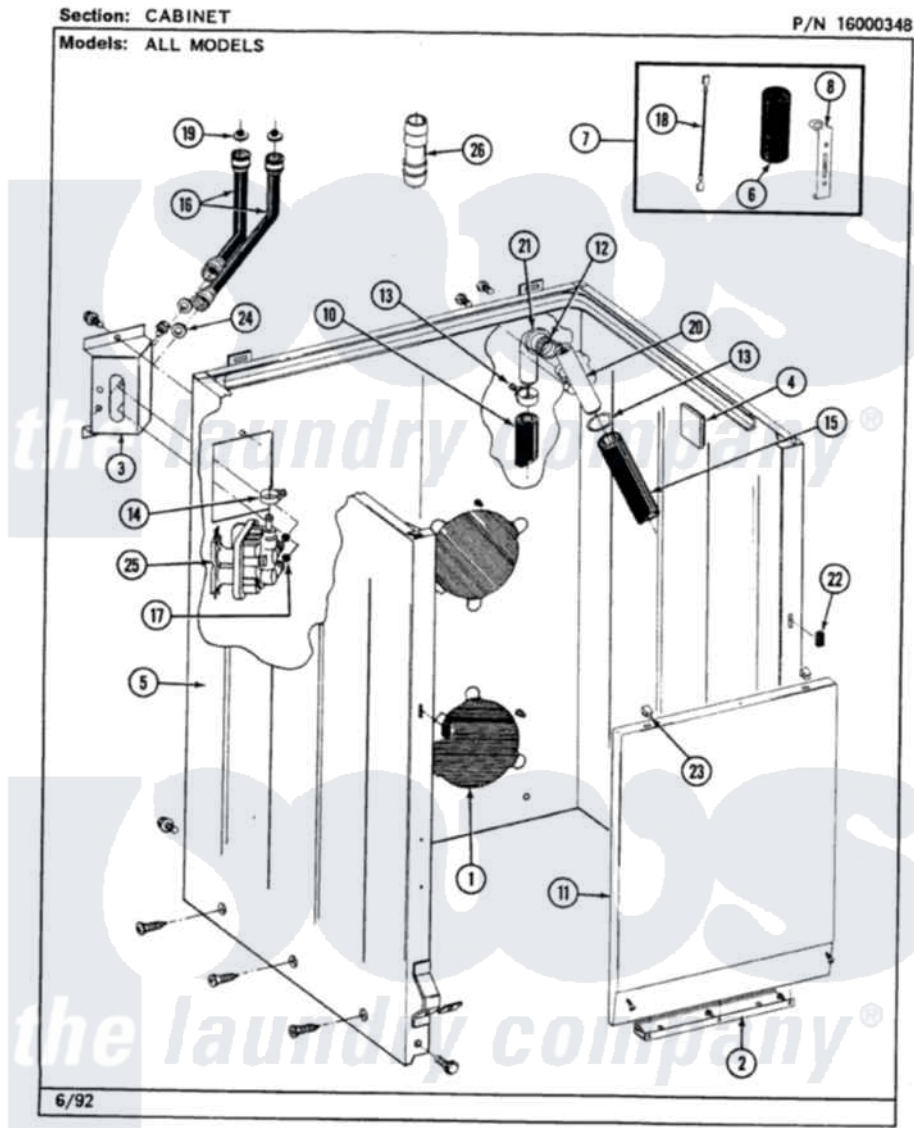

Maytag LAT8200ABX 01 - CABINET

30

Maytag Residential Maytag LAT8200ABX Washer Parts Parts Diagram 01 - CABINET

Click on the part number to view part

Item	Original Part Number	Replaced By	Status	Part Description
1	211878		Not Available	PLATE, ACCESS
2	211294	90767		Screw, 8A X 3/8 HeX Washer Head Tapping
"	213846			Guard, Belt
3	212276	W10116760		Screw
"	214812	22002361		Bracket, Water Valve
4	215058			Pad, Cabinet Bumper
5	204439			Screw And Fstner Assembly
"	213007			Xfor Cabinet See Cabinet, Back
"	213121	3400111		Screw, 12-14 X 5/8
"	213122	27001200		Screw
6	Y200832			Capacitor
7	206103			Capacitor Kit
8	211149			Clip, Capacitor
9	202861	202860		Inlet Hose Assembly
10	V050140			(7/8" I.D. CARTON OF 50

10	1039143		FT.)
"	216017		Hose, Drain
12	214765		Gasket, Siphon Break
13	200908	285655	Clamp, Hose
14	201575		Clamp, Hose
15	214767	22001448	Hose, Pump
16	200672	76314	Hose, Inlet 6 Ft. Hose With Elbow
"	202860		Inlet Hose Assembly
17	214337	96160	Screen
18	203237		No.17 Wire With Terminal
19	200961	12001413	Strainer And Washer Kit
20	206638		Siphon Break
"	Y014874		Screw, Idler Arm And Sleeve
21	Y216016	W10116738	Elbow
22	214376	22002331	Spacer, Front Panel
23	212982	22001650	Fastener, Spring
24	Y013783		Washer, Inlet Hose
25	205613		Water Valve
"	212276	W10116760	Screw
26	Y216015		Coupling, Hose