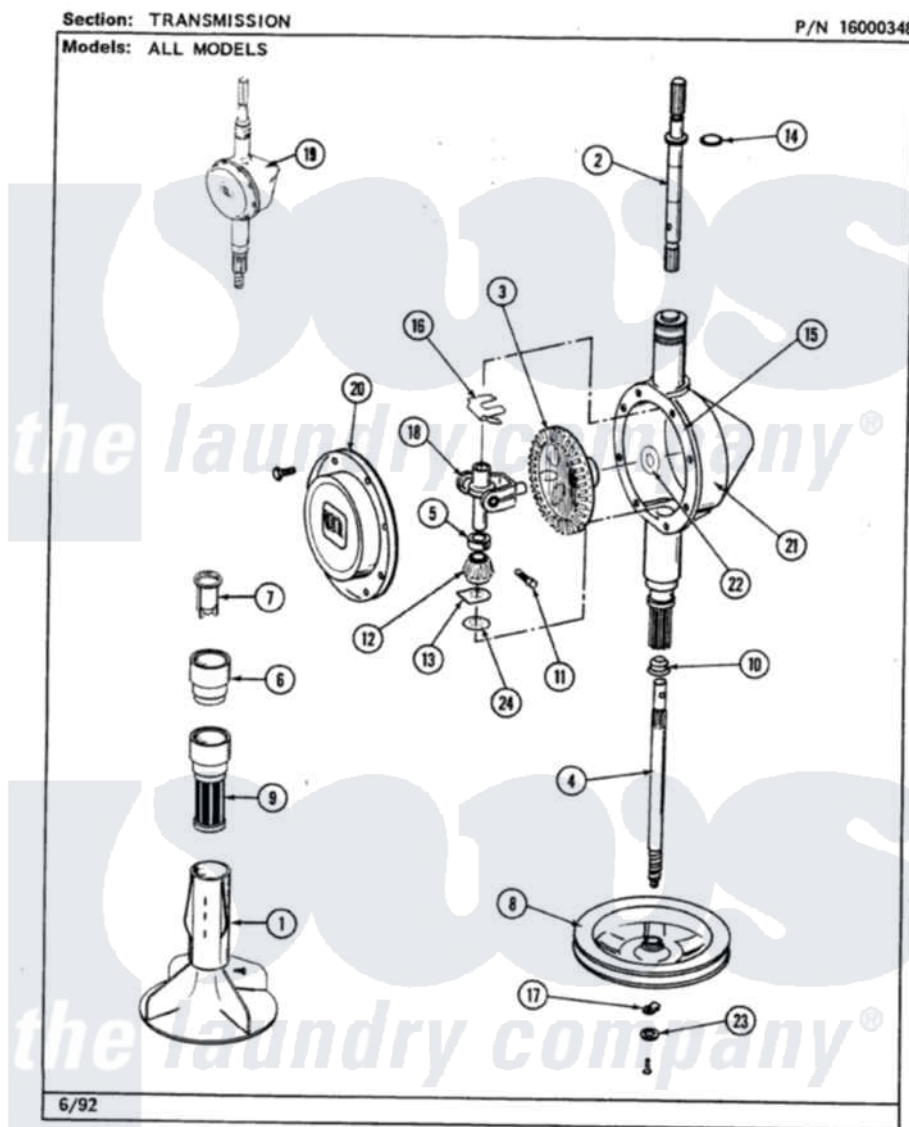

Maytag LAT8200ABX 02 - TRANSMISSION

36

Maytag [Residential Maytag LAT8200ABX Washer Parts](#) Parts Diagram 02 - TRANSMISSION
 Click on the part number to view part

Item	Original Part Number	Replaced By	Status	Part Description
1	207538			Agitator W/Lock Screw
2	207153	6-2097820		Kit- Shaft
3	206713	6-2067130		Gear- Beve
4	215411	12001451		Ctr Shaft W/Collar Andkeeper-Sha
5	215415		Not Available	COLLAR, LOWER
7	215733			Dispensing Cup
8	211059	6-2301530		Pulley
9	Y207427			Lint Filter Shallow
10	206602	207843		Lip Seal Repair Kit
11	Y206629			Pin, Collar
12	215401	W10221114		Pinion
13	215395			Plate, Clutch
14	210690			Seal, Rubber
15	Y058700	675652		Adhesive
16	215581			Spring, Agitator Shaft
17	211375	681582		Screw

"	211089		Lug, Stop Pulley
18	206685	6-2066850	Yoke
19	206708	6-2097790	Transmison
20	215417	Not Available	SCREW, TRANSMISSION COVER
"	206628		Cover, Transmission
21	206625	6-2097790	Transmison
22	215394		Washer, Bevel Gear
23	211090	22003555	Washer, Stop Lug
24	211483	6-2114830	Washer- SP