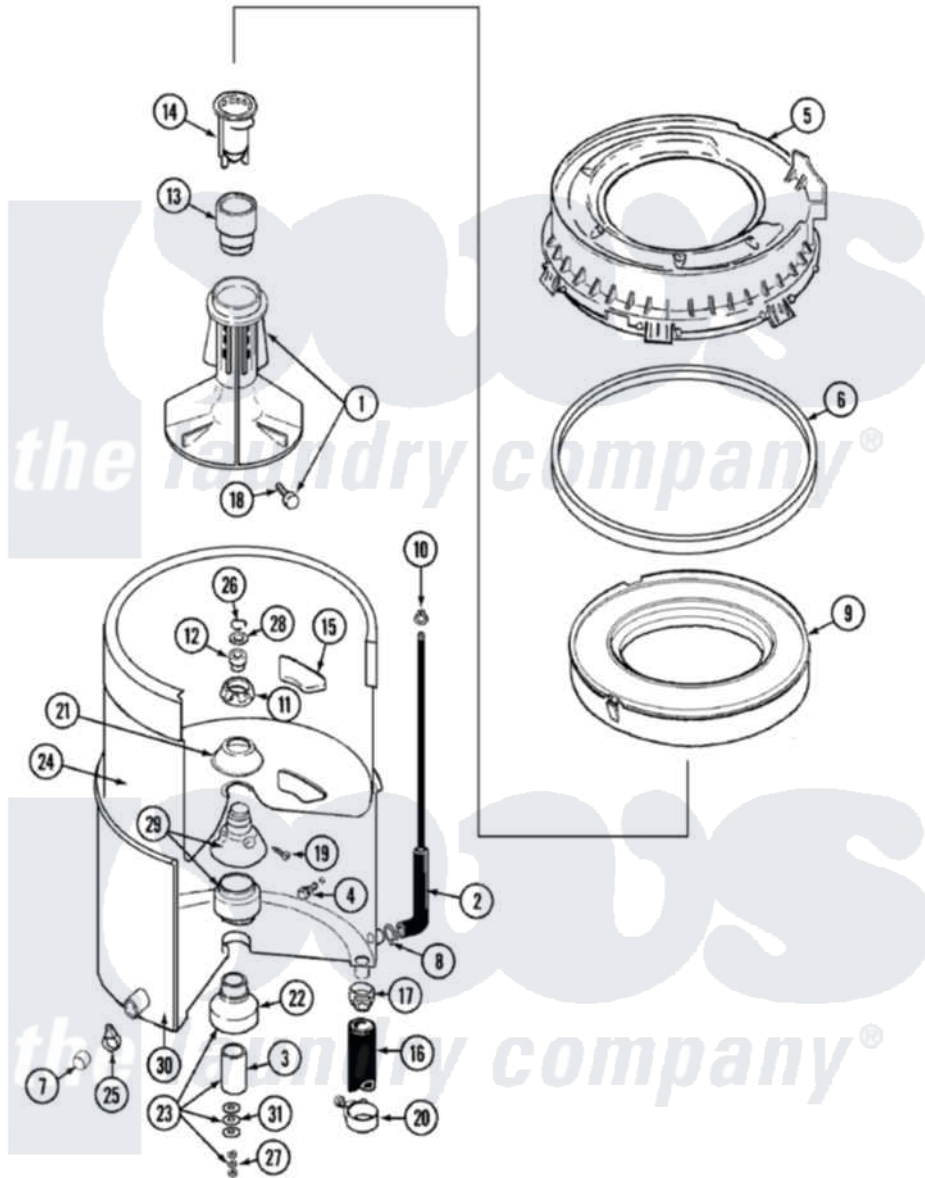

Maytag LAT8204AAE 07 - TUB

Maytag [Residential Maytag LAT8204AAE Washer Parts](#) Parts Diagram 07 - TUB
 Click on the part number to view part

Item	Original Part Number	Replaced By	Status	Part Description
1	207228			Agitator W/Lock Screw
2	22001036	22001619		Tube, Water Level Switch
3	211130			Bearing Liner, Tub Bearing
4	200744	W10175939		Bolt
"	205254	W10175938		Bolt
5	22001299			Tub Cover And Gasket Assembly
6	Y22001201	22001007		Gasket, Cover To Tub
7	214725			Cap For Spout-Outer Tub
8	211641			Clamp, 1-1/16"
9	22001142			Ring, Balance
10	410296	596669		Clamp, Manifold
11	211047	6-2110472		Nut- Clamp
12	Y0A4298	6-0A57420		Seal- Agitator
13	22001295			Housing, Dispenser
14	22001294			Cup, Dispensing
15	207219			Filter, Self-Cleaning

16	213045		Hose, Outer Tub Part Not Used
17	201011	285655	Clamp, Hose
18	206478		Not Available
19	211618	22001423	Set Screw, Mounting Stem
20	202574	3367052	Clamp, Hose
21	211210		Washer, Clamping Nut
22	200824	6-2040130	Tub Bearin
23	204013	6-2040130	Tub Bearin
24	22001139		Tub, Inner
25	214739	596669	Clamp, Manifold
26	Y015667		Retaining Ring
27	Y054867		Washer, Lock
28	Y015666		Washer, Retaining -
29	204012	6-2095720	Mounting S
30	22001114		Not Available
31	211100		TUB, OUTER (EX. LARGE)
			Washer, Outer Tub