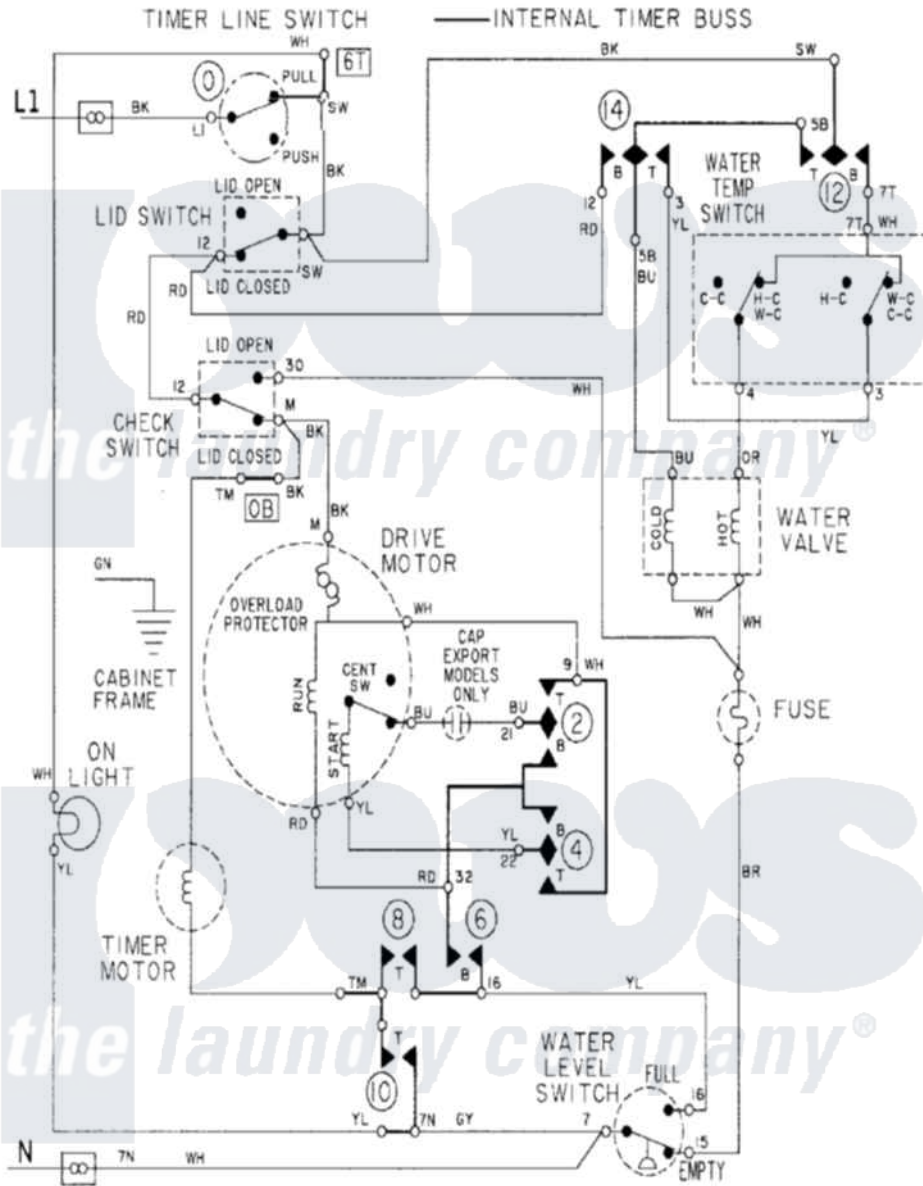

Maytag LAT8204AAE 08 - WIRING INFORMATION

Maytag Residential Maytag LAT8204AAE Washer Parts Parts Diagram 08 - WIRING INFORMATION
 Click on the part number to view part

Item	Original Part Number	Replaced By	Status	Part Description
NI	15001090		Not Available	WIRING INFORMATION