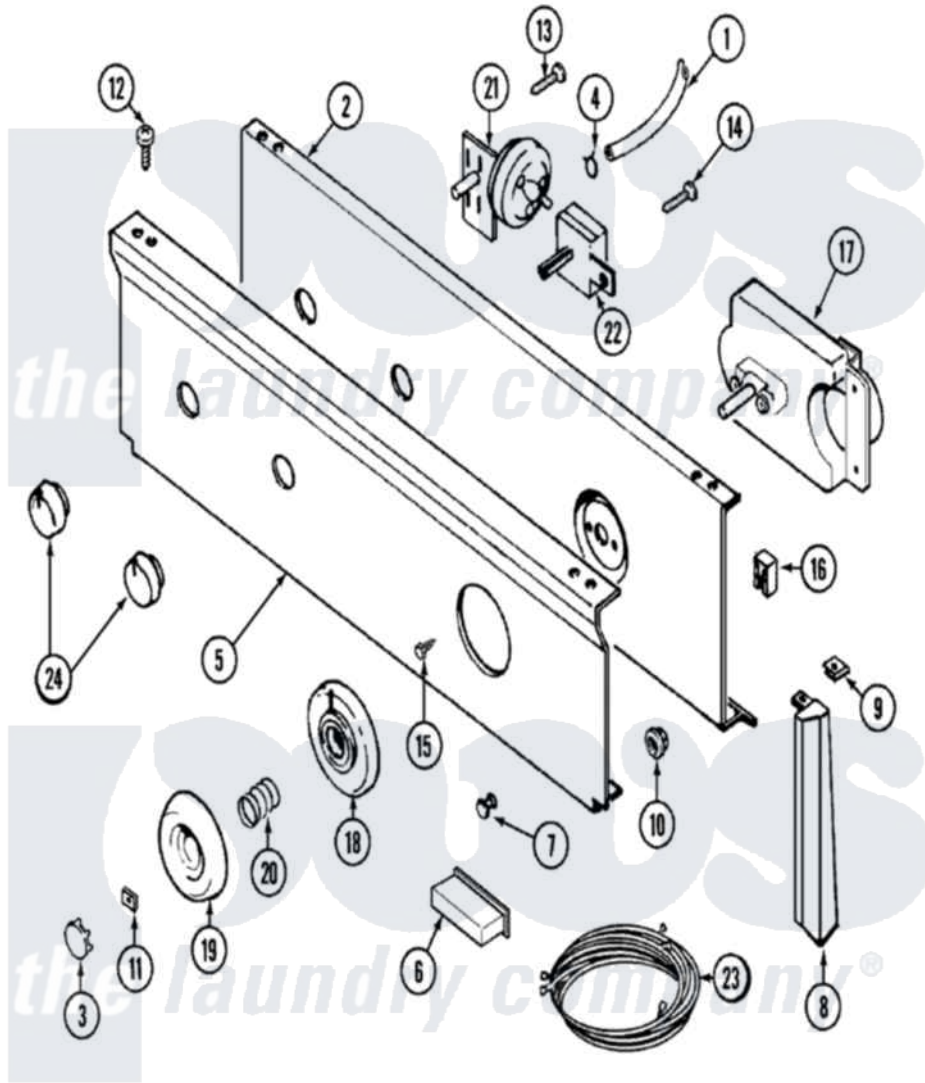

Maytag LAT8204AAL 04 - CONTROL PANEL

Maytag [Residential Maytag LAT8204AAL Washer Parts](#) Parts Diagram 04 - CONTROL PANEL
 Click on the part number to view part

Item	Original Part Number	Replaced By	Status	Part Description
1	22001036	22001619		Tube, Water Level Switch
2	315483	3370225		Screw
"	204807			Ground Wire, Supp. Plte To Top Cover
"	22001132			Plate, Support
3	216193		Not Available	CAP, TIMER KNOB (BLK)
4	410296	596669		Clamp, Manifold
5	22001171		Not Available	PANEL, CONTROL (BLK)
6	214897			Pad, Control Panel
7	22001215	7730P011-60		Lens, Indicator Light
8	22001288			End Cap, Control Panel
"	22001290			End Cap, Control Panel
9	214894			Fastener, End Cap
10	214872			Palnut, End Cap Note: Nut, Lamp Holder
11	211605			Bezel, Timer Dial
12	311728	210032		Screw, No.8 X 9/16 Ctsk Note:

12	214120	21032	Screw, Inlet Duct
13	211168	W10139210	Screw, 8-18 X 5/16
14	211168	W10139210	Screw, 8-18 X 5/16
15	216412		Screw, Bracket To Timer
16	903115		Lock Light
17	22001255		Timer RPR
18	22001264	Not Available	BEZEL, TIMER KNOB (BLK)
19	215828		Knob, Timer
20	211065		Spring, Index Wheel
21	208207		Switch, Pressure
22	208283	Not Available	SWITCH, WATER TEMPERATURE
23	22001315		Wire Harness, Main
24	22001267		Knob, Selector Switch