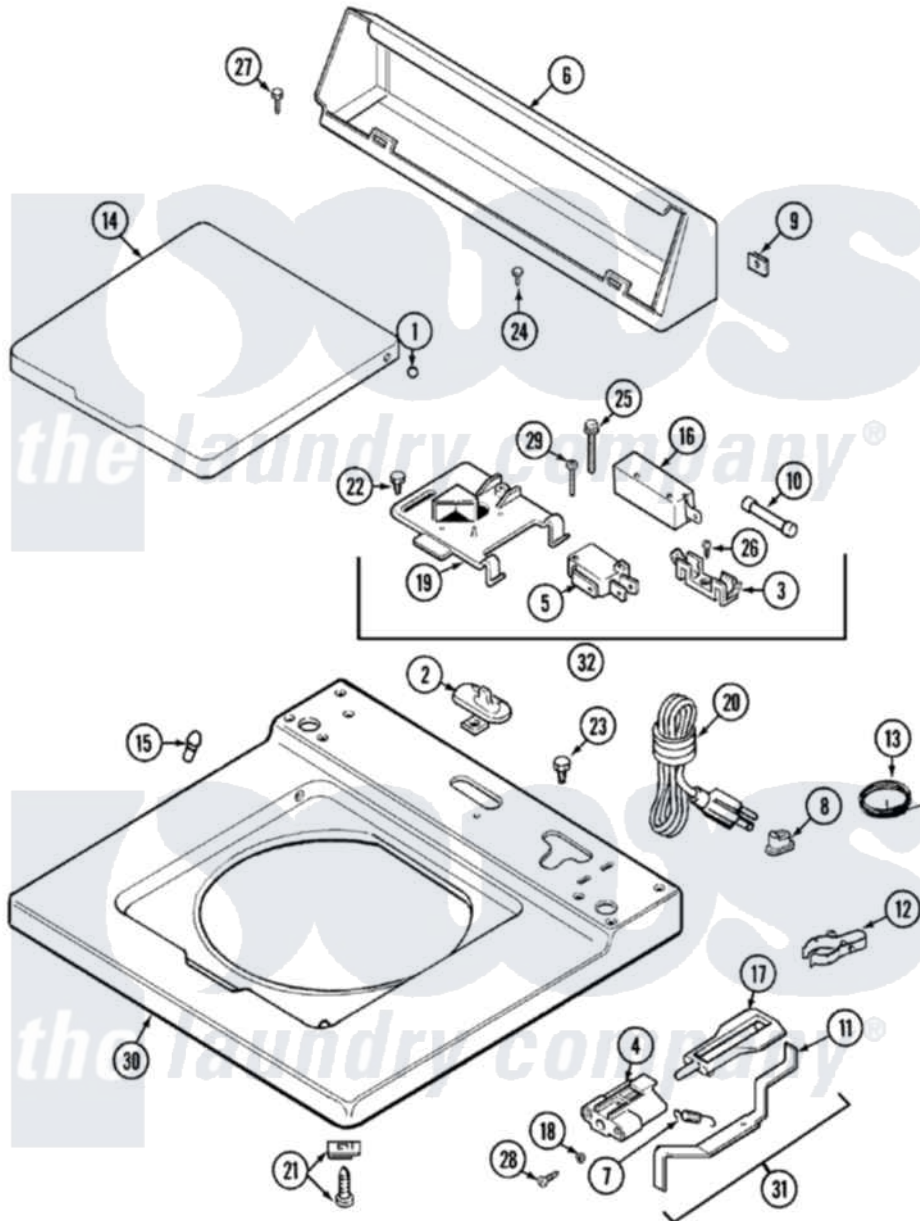

# Maytag LAT8204AAL 05 - TOP

Maytag [Residential Maytag LAT8204AAL Washer Parts](#) Parts Diagram 05 - TOP  
 Click on the part number to view part

Item	Original Part Number	Replaced By	Status	Part Description
1	<a href="#">211726</a>			Hinge, Ball Lid
2	207159	<a href="#">489355</a>		Screw, 8 X 1/2
"	<a href="#">22001298</a>			Cap, Top Cover
3	<a href="#">207167</a>			Block, Fuse
4	216256		Not Available	BRACKET, UNBALANCE
5	<a href="#">207166</a>			Switch, Check
6	205635L		Not Available	CONSOLE (ALM)
7	<a href="#">213720</a>			Spring, Lid Switch
8	<a href="#">211881</a>			Grommet, Cord Part Not Used-Gas Models Only
9	<a href="#">215075</a>			Fastener, Control Panel To Console
10	207168	<a href="#">22001682</a>		Switch Assembly, Lid W/4amp Fuse
11	<a href="#">22001136</a>			Lever, Unbalance
12	<a href="#">301548</a>			Clamp, Ground Wire
13	<a href="#">311155</a>			Ground Wire And Clamp

14	22001029		Not Available	LID (CANADA-ALM)---NA
"	22001207		Not Available	LID W/LEGEND (ALM)---NA
15	<a href="#">212716</a>			Bumper, Lid
16	205415	<a href="#">279347</a>		Switch-Lid
17	<a href="#">216255</a>			Plunger, Lid Switch
18	<a href="#">211500</a>			Washer, Bracket To Top Cover
19	Y215699	<a href="#">22001678</a>		Bracket, Switch And Fuse
20	208194	<a href="#">22003062</a>		Cord, Power
21	<a href="#">204445</a>			Screw And Fastener Assembly
22	207159	<a href="#">489355</a>		Screw, 8 X 1/2
23	315483	<a href="#">3370225</a>		Screw
24	216423	<a href="#">3370225</a>		Screw
25	<a href="#">213501</a>			Screw, No.6-20 X 1-1/8 Inch
26	<a href="#">Y311711</a>			Screw, Fuse Block
27	<a href="#">Y313559</a>			Screw
28	910182	<a href="#">25-7809</a>		Screw, No.6-20 1/2 Flthd Torx
29	<a href="#">22001352</a>			Screw, Check Switch
30	22001118		Not Available	TOP, MAIN (ALM)---NA
31	<a href="#">22001311</a>			Unbalance Lever Assembly
32	207176	<a href="#">22001682</a>		Switch Assembly, Lid W/4amp Fuse