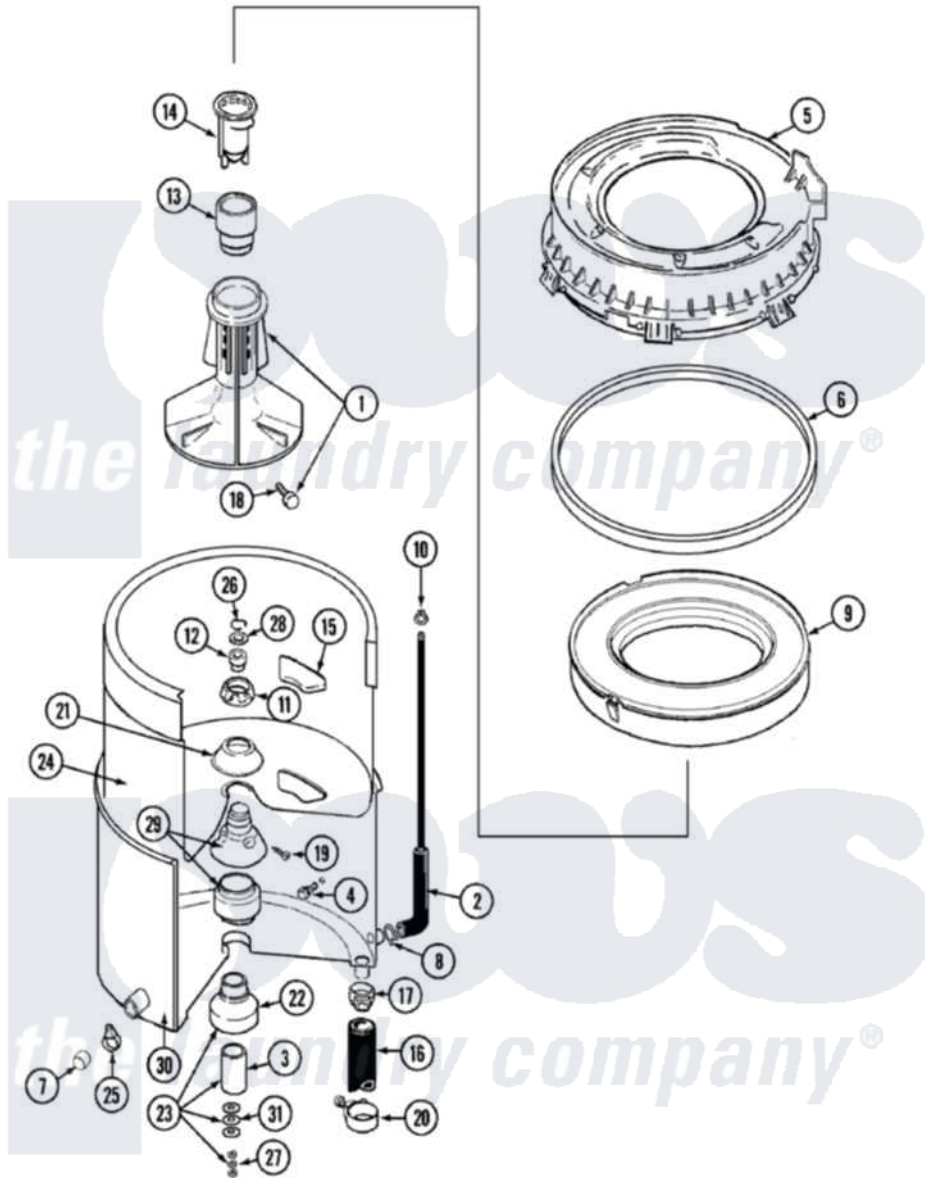

# Maytag LAT8204AAL 07 - TUB

Maytag [Residential Maytag LAT8204AAL Washer Parts](#) Parts Diagram 07 - TUB  
 Click on the part number to view part

Item	Original Part Number	Replaced By	Status	Part Description
1	<a href="#">207228</a>			Agitator W/Lock Screw
2	22001036	<a href="#">22001619</a>		Tube, Water Level Switch
3	<a href="#">211130</a>			Bearing Liner, Tub Bearing
4	200744	<a href="#">W10175939</a>		Bolt
"	205254	<a href="#">W10175938</a>		Bolt
5	<a href="#">22001299</a>			Tub Cover And Gasket Assembly
6	Y22001201	<a href="#">22001007</a>		Gasket, Cover To Tub
7	<a href="#">214725</a>			Cap For Spout-Outer Tub
8	<a href="#">211641</a>			Clamp, 1-1/16"
9	<a href="#">22001142</a>			Ring, Balance
10	410296	<a href="#">596669</a>		Clamp, Manifold
11	211047	<a href="#">6-2110472</a>		Nut- Clamp
12	Y0A4298	<a href="#">6-0A57420</a>		Seal- Agitator
13	<a href="#">22001295</a>			Housing, Dispenser
14	<a href="#">22001294</a>			Cup, Dispensing
15	<a href="#">207219</a>			Filter, Self-Cleaning

16	<a href="#">213045</a>		Hose, Outer Tub Part Not Used
17	201011	<a href="#">285655</a>	Clamp, Hose
18	206478		Not Available
19	211618	<a href="#">22001423</a>	Set Screw, Mounting Stem
20	202574	<a href="#">3367052</a>	Clamp, Hose
21	<a href="#">211210</a>		Washer, Clamping Nut
22	200824	<a href="#">6-2040130</a>	Tub Bearin
23	204013	<a href="#">6-2040130</a>	Tub Bearin
24	<a href="#">22001139</a>		Tub, Inner
25	214739	<a href="#">596669</a>	Clamp, Manifold
26	<a href="#">Y015667</a>		Retaining Ring
27	<a href="#">Y054867</a>		Washer, Lock
28	<a href="#">Y015666</a>		Washer, Retaining -
29	204012	<a href="#">6-2095720</a>	Mounting S
30	22001114		Not Available
31	<a href="#">211100</a>		TUB, OUTER (EX. LARGE)
			Washer, Outer Tub