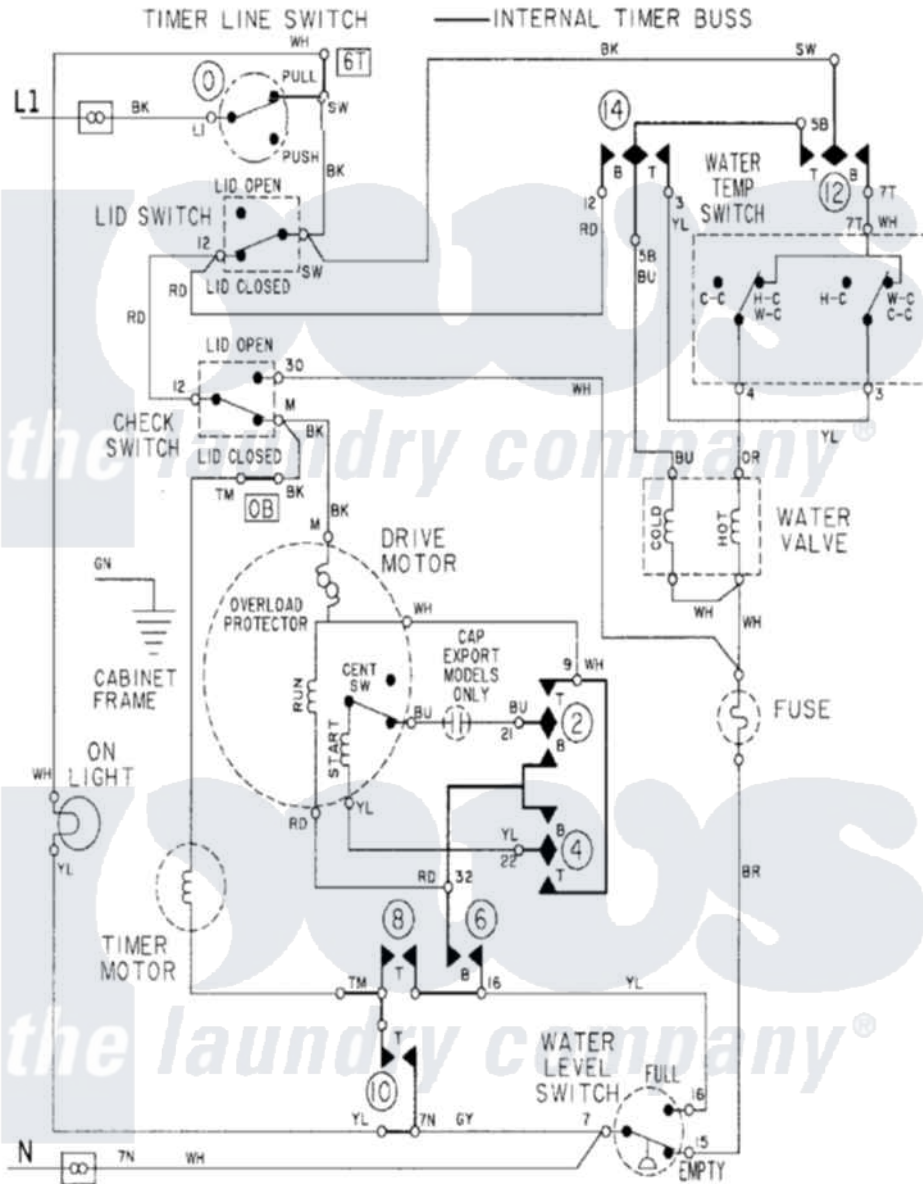

Maytag LAT8204AAL 08 - WIRING INFORMATION

Maytag Residential Maytag LAT8204AAL Washer Parts Parts Diagram 08 - WIRING INFORMATION
 Click on the part number to view part

Item	Original Part Number	Replaced By	Status	Part Description
NI	15001090		Not Available	WIRING INFORMATION