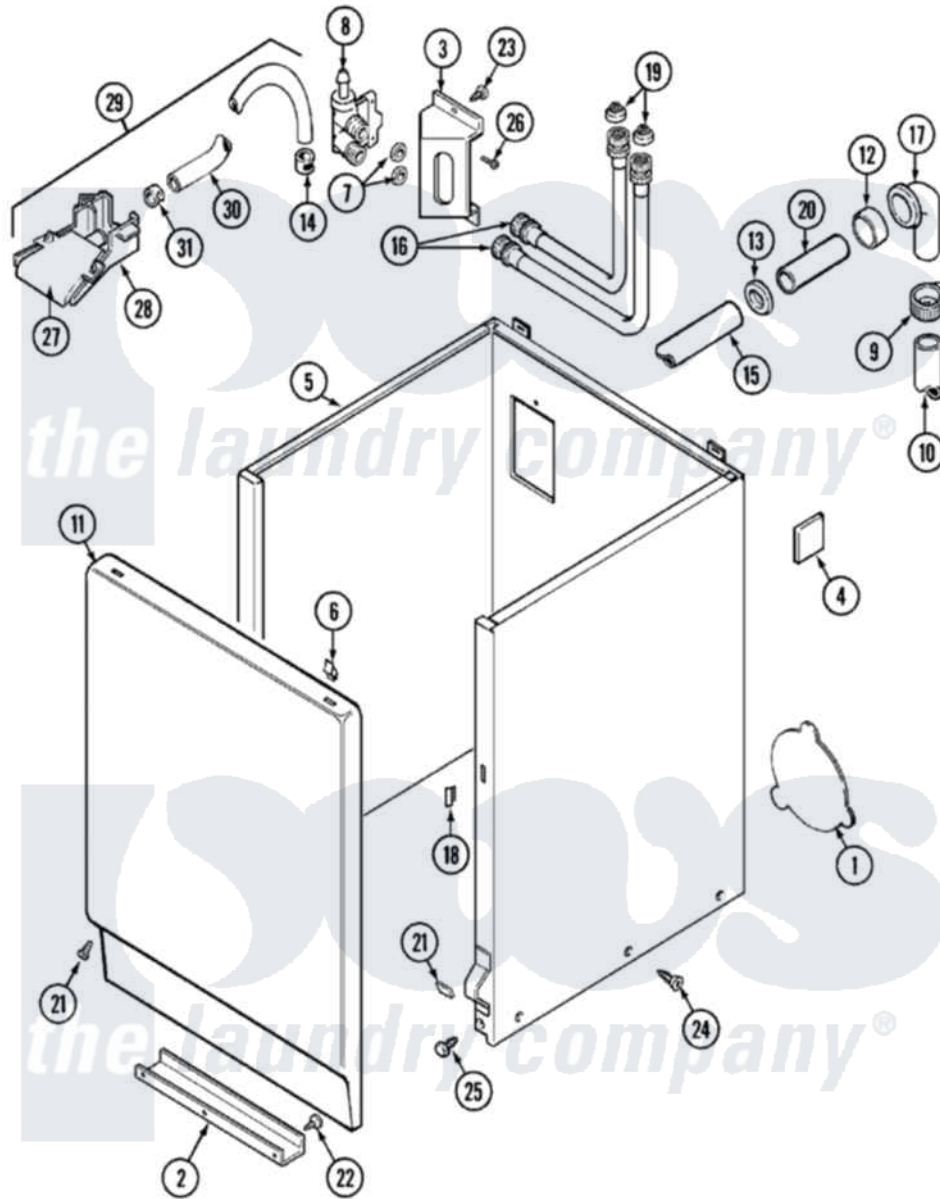

Maytag LAT8204AAM 02 - CABINET

Maytag [Residential Maytag LAT8204AAM Washer Parts](#) Parts Diagram 02 - CABINET
 Click on the part number to view part

Item	Original Part Number	Replaced By	Status	Part Description
1	211294	90767		Screw, 8A X 3/8 HeX Washer Head Tapping
"	211878		Not Available	PLATE, ACCESS
2	213846			Guard, Belt
3	214812	22002361		Bracket, Water Valve
4	215058			Pad, Cabinet Bumper
5	22001303			Cabinet ---NA
6	212982	22001650		Fastener, Spring
7	Y013783			Washer, Inlet Hose
8	214337	96160		Screen
"	22001274			Valve, Water
9	200908	285655		Clamp, Hose
10	216017			Hose, Drain
"	Y059149			(7/8" I.D. CARTON OF 50 FT.)
11	33001221	22001817		Sheet, Sound Damper
"	216078L		Not Available	PANEL, FRONT (ALM) SUB

12	214765		Gasket, Siphon Break
13	202574	3367052	Clamp, Hose
14	216169	596669	Clamp, Manifold
15	214767	22001448	Hose, Pump
16	202860		Inlet Hose Assembly
17	Y216016	W10116738	Elbow
18	214376	22002331	Spacer, Front Panel
19	200961	12001413	Strainer And Washer Kit
20	Y014874		Screw, Idler Arm And Sleeve
"	206638		Siphon Break
21	204439		Screw And Fstner Assembly
22	211294	90767	Screw, 8A X 3/8 HeX Washer Head Tapping
23	212276	W10116760	Screw
24	213007		Xfor Cabinet See Cabinet, Back
25	213121	3400111	Screw, 12-14 X 5/8
"	213122	27001200	Screw
26	Y313561		Screw----NA
27	22001187		Injector
28	22001186		Injector
29	22001304		Water Injector Assembly
30	22001190		Hose, Injector
31	216170	489503	Clamp