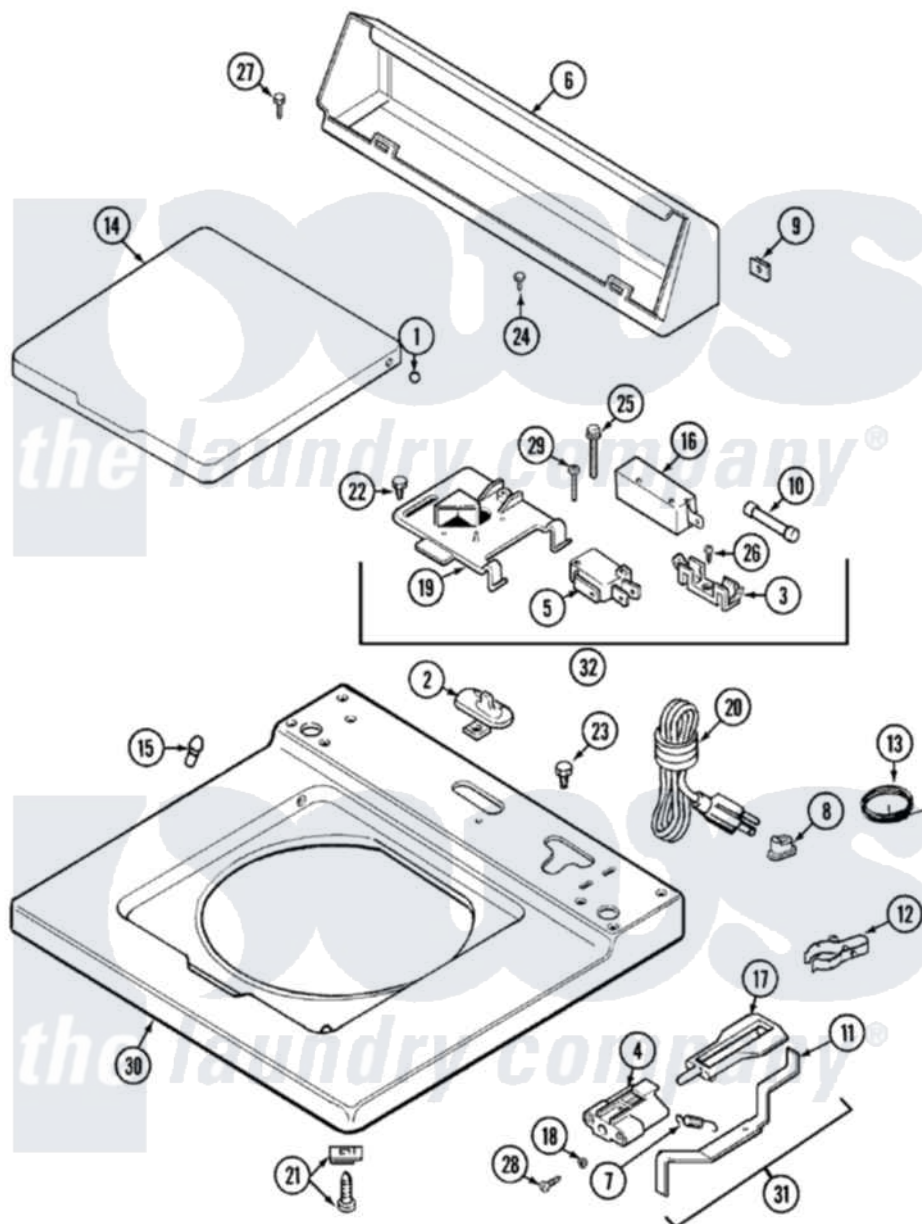

Maytag LAT8204AAM 05 - TOP

Maytag [Residential Maytag LAT8204AAM Washer Parts](#) Parts Diagram 05 - TOP
 Click on the part number to view part

Item	Original Part Number	Replaced By	Status	Part Description
1	211726			Hinge, Ball Lid
2	207159	489355		Screw, 8 X 1/2
"	22001298			Cap, Top Cover
3	207167			Block, Fuse
4	216256		Not Available	BRACKET, UNBALANCE
5	207166			Switch, Check
6	205635L		Not Available	CONSOLE (ALM)
7	213720			Spring, Lid Switch
8	211881			Grommet, Cord Part Not Used-Gas Models Only
9	215075			Fastener, Control Panel To Console
10	207168	22001682		Switch Assembly, Lid W/4amp Fuse
11	22001136			Lever, Unbalance
12	301548			Clamp, Ground Wire
13	311155			Ground Wire And Clamp

14	22001029		Not Available	LID (CANADA-ALM)---NA
"	22001207		Not Available	LID W/LEGEND (ALM)---NA
15	212716			Bumper, Lid
16	205415	279347		Switch-Lid
17	216255			Plunger, Lid Switch
18	211500			Washer, Bracket To Top Cover
19	Y215699	22001678		Bracket, Switch And Fuse
20	208194	22003062		Cord, Power
21	204445			Screw And Fastener Assembly
22	207159	489355		Screw, 8 X 1/2
23	315483	3370225		Screw
24	216423	3370225		Screw
25	213501			Screw, No.6-20 X 1-1/8 Inch
26	Y311711			Screw, Fuse Block
27	Y313559			Screw
28	910182	25-7809		Screw, No.6-20 1/2 Flthd Torx
29	22001352			Screw, Check Switch
30	22001118		Not Available	TOP, MAIN (ALM)---NA
31	22001311			Unbalance Lever Assembly
32	207176	22001682		Switch Assembly, Lid W/4amp Fuse