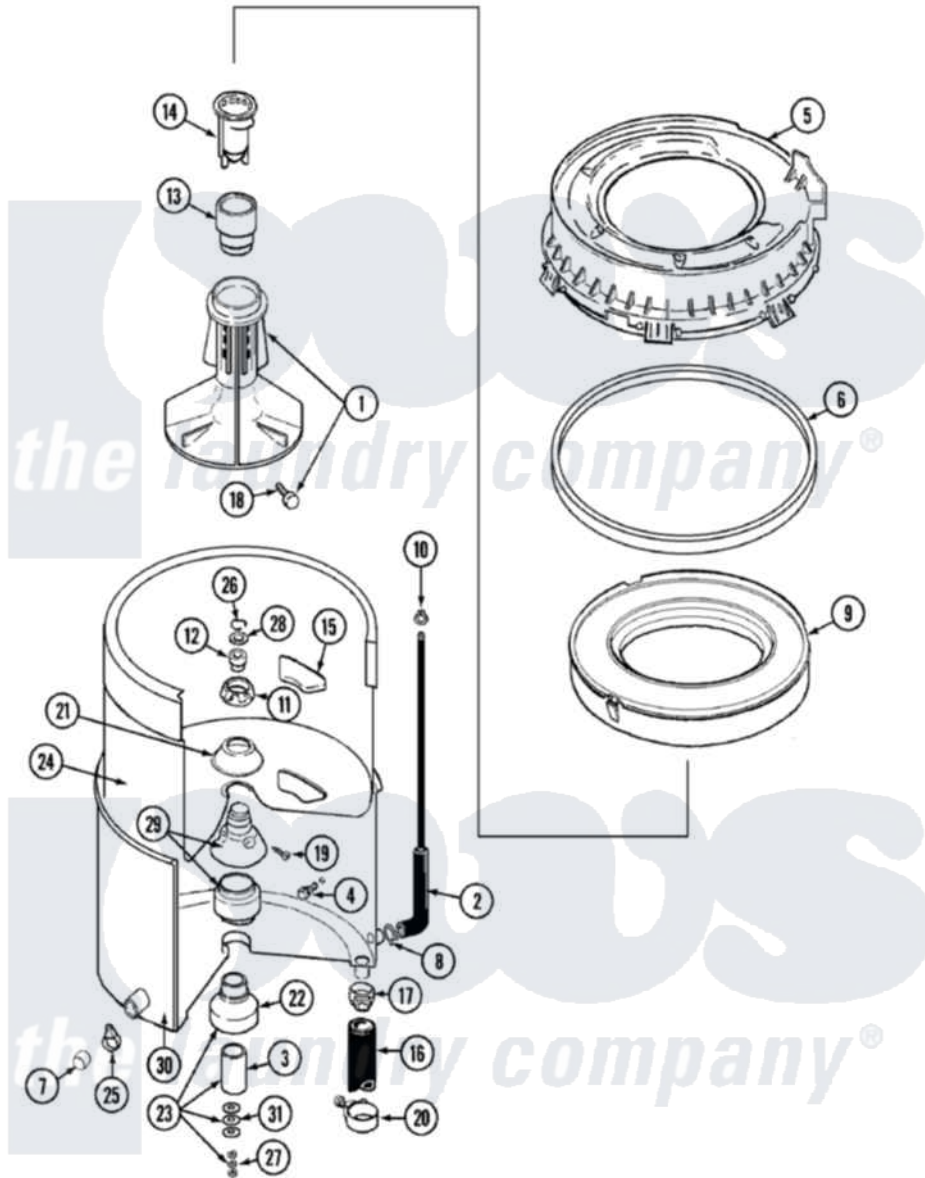

Maytag LAT8204AAM 07 - TUB

Maytag [Residential Maytag LAT8204AAM Washer Parts](#) Parts Diagram 07 - TUB
 Click on the part number to view part

Item	Original Part Number	Replaced By	Status	Part Description
1	207228			Agitator W/Lock Screw
2	22001036	22001619		Tube, Water Level Switch
3	211130			Bearing Liner, Tub Bearing
4	200744	W10175939		Bolt
"	205254	W10175938		Bolt
5	22001299			Tub Cover And Gasket Assembly
6	Y22001201	22001007		Gasket, Cover To Tub
7	214725			Cap For Spout-Outer Tub
8	211641			Clamp, 1-1/16"
9	22001142			Ring, Balance
10	410296	596669		Clamp, Manifold
11	211047	6-2110472		Nut- Clamp
12	Y0A4298	6-0A57420		Seal- Agitator
13	22001295			Housing, Dispenser
14	22001294			Cup, Dispensing
15	207219			Filter, Self-Cleaning

16	213045		Hose, Outer Tub Part Not Used
17	201011	285655	Clamp, Hose
18	206478		Not Available
19	211618	22001423	Set Screw, Mounting Stem
20	202574	3367052	Clamp, Hose
21	211210		Washer, Clamping Nut
22	200824	6-2040130	Tub Bearin
23	204013	6-2040130	Tub Bearin
24	22001139		Tub, Inner
25	214739	596669	Clamp, Manifold
26	Y015667		Retaining Ring
27	Y054867		Washer, Lock
28	Y015666		Washer, Retaining -
29	204012	6-2095720	Mounting S
30	22001114		Not Available
31	211100		TUB, OUTER (EX. LARGE)
			Washer, Outer Tub