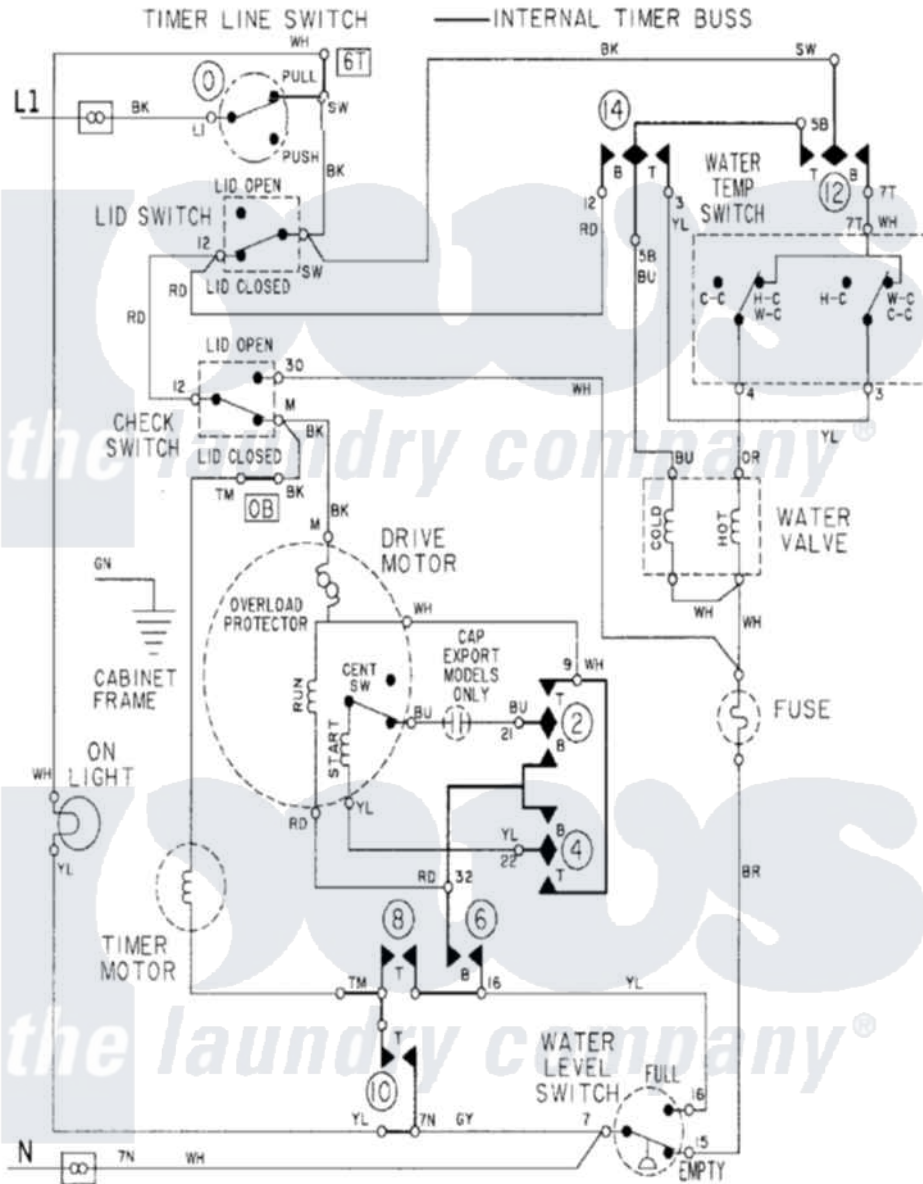

# Maytag LAT8204AAM 08 - WIRING INFORMATION

Maytag [Residential Maytag LAT8204AAM Washer Parts](#) Parts Diagram 08 - WIRING INFORMATION  
 Click on the part number to view part

Item	Original Part Number	Replaced By	Status	Part Description
NI	15001090		Not Available	WIRING INFORMATION