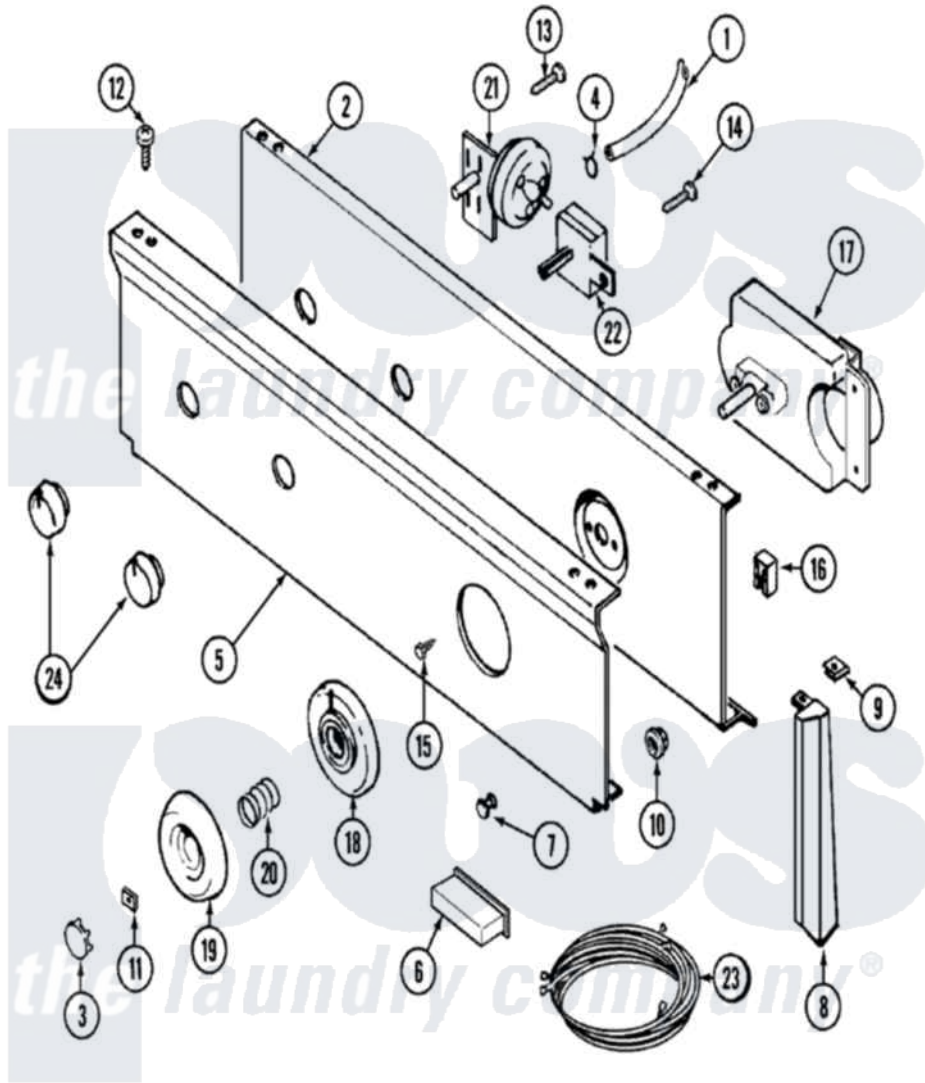

# Maytag LAT8204ABE 04 - CONTROL PANEL

Maytag [Residential Maytag LAT8204ABE Washer Parts](#) Parts Diagram 04 - CONTROL PANEL  
 Click on the part number to view part

Item	Original Part Number	Replaced By	Status	Part Description
1	22001036	<a href="#">22001619</a>		Tube, Water Level Switch
2	315483	<a href="#">3370225</a>		Screw
"	<a href="#">204807</a>			Ground Wire, Supp. Plte To Top Cover
"	<a href="#">22001132</a>			Plate, Support
3	216250	<a href="#">22001446</a>		Cap, Knob
4	410296	<a href="#">596669</a>		Clamp, Manifold
5	<a href="#">22001240</a>			Panel, Control
6	<a href="#">214897</a>			Pad, Control Panel
7	22001215	<a href="#">7730P011-60</a>		Lens, Indicator Light
8	<a href="#">22001291</a>			End Cap, Control Panel
"	22001289		Not Available	END CAP, CTRL. PNL. (LT-WHT)
9	<a href="#">214894</a>			Fastener, End Cap
10	<a href="#">214872</a>			Palnut, End Cap Note: Nut, Lamp Holder
11	<a href="#">211605</a>			Bezel, Timer Dial

12	<a href="#">210932</a>		Screw, No.8 X 9/16 Ctsk Note: Screw, Inlet Duct
13	211168	<a href="#">W10139210</a>	Screw, 8-18 X 5/16
14	211168	<a href="#">W10139210</a>	Screw, 8-18 X 5/16
15	<a href="#">216412</a>		Screw, Bracket To Timer
16	<a href="#">903115</a>		Lock Light
17	<a href="#">22001255</a>		Timer RPR
18	<a href="#">22001265</a>		Bezel, Timer Knob
19	22001198	Not Available	KNOB, TIMER (WHT)
20	<a href="#">211065</a>		Spring, Index Wheel
21	<a href="#">208207</a>		Switch, Pressure
22	208283	Not Available	SWITCH, WATER TEMPERATURE
23	<a href="#">22001315</a>		Wire Harness, Main
24	22001268	Not Available	KNOB ASSY. (WHT)
25	22001104	Not Available	MANUAL, USE & CARE