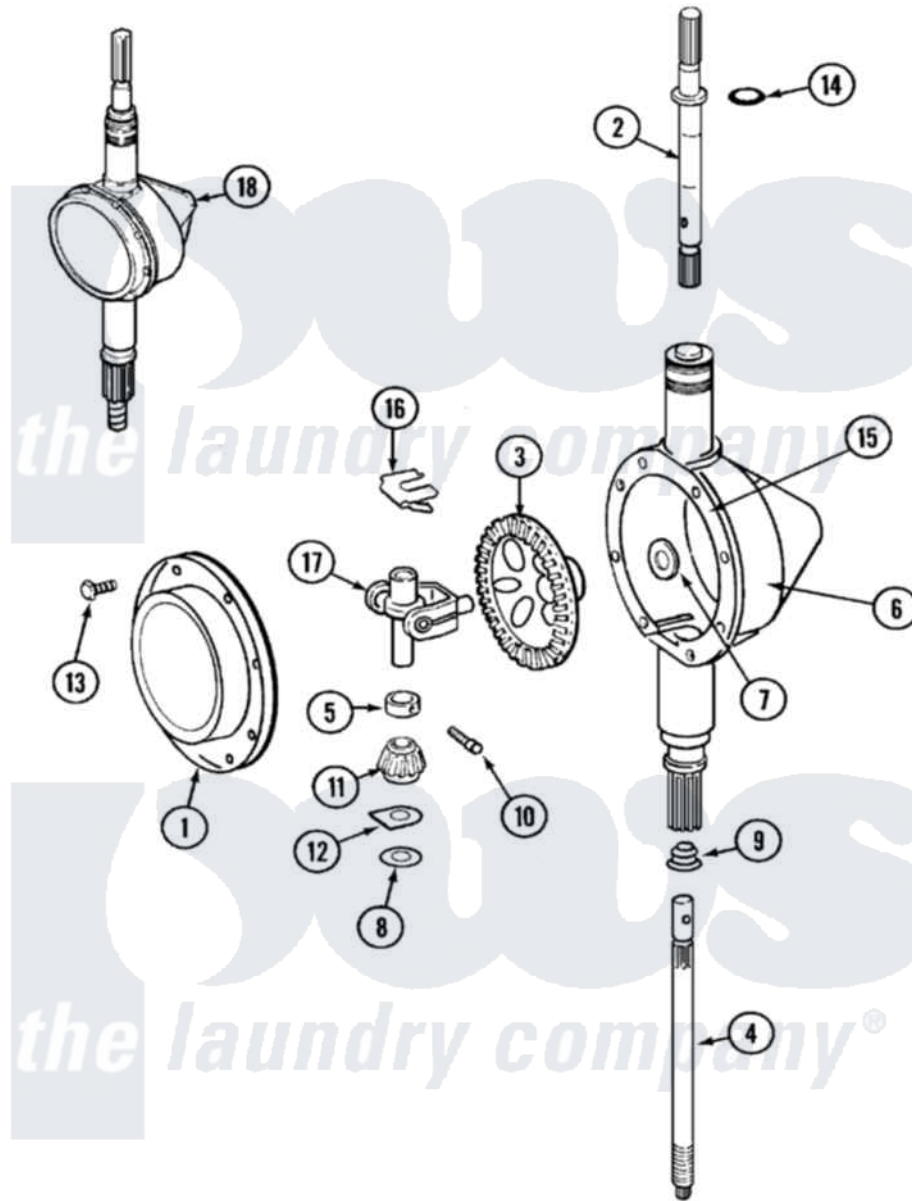

Maytag LAT8204ABE 06 - TRANSMISSION

Maytag Residential Maytag LAT8204ABE Washer Parts Parts Diagram 06 - TRANSMISSION
 Click on the part number to view part

Item	Original Part Number	Replaced By	Status	Part Description
1	206628			Cover, Transmission
2	207153	6-2097820		Kit- Shaft
3	206713	6-2067130		Gear- Beve
4	215410	12001450		Ctr Shaft W/Collar Andkeeper- Dp
5	215415		Not Available	COLLAR, LOWER
6	206624	6-2097750		Trans Dee
7	215394			Washer, Bevel Gear
8	211483	6-2114830		Washer- SP
9	206602	207843		Lip Seal Repair Kit
10	Y206629			Pin, Collar
11	215401	W10221114		Pinion
12	215395			Plate, Clutch
13	215417		Not Available	SCREW, TRANSMISSION COVER
14	210690			Seal, Rubber
15	Y058700	675652		Adhesive

16 [215581](#)

Spring, Agitator Shaft

17 206685

[6-2066850](#)

Yoke

18 206707

[6-2097750](#)

Trans Dee