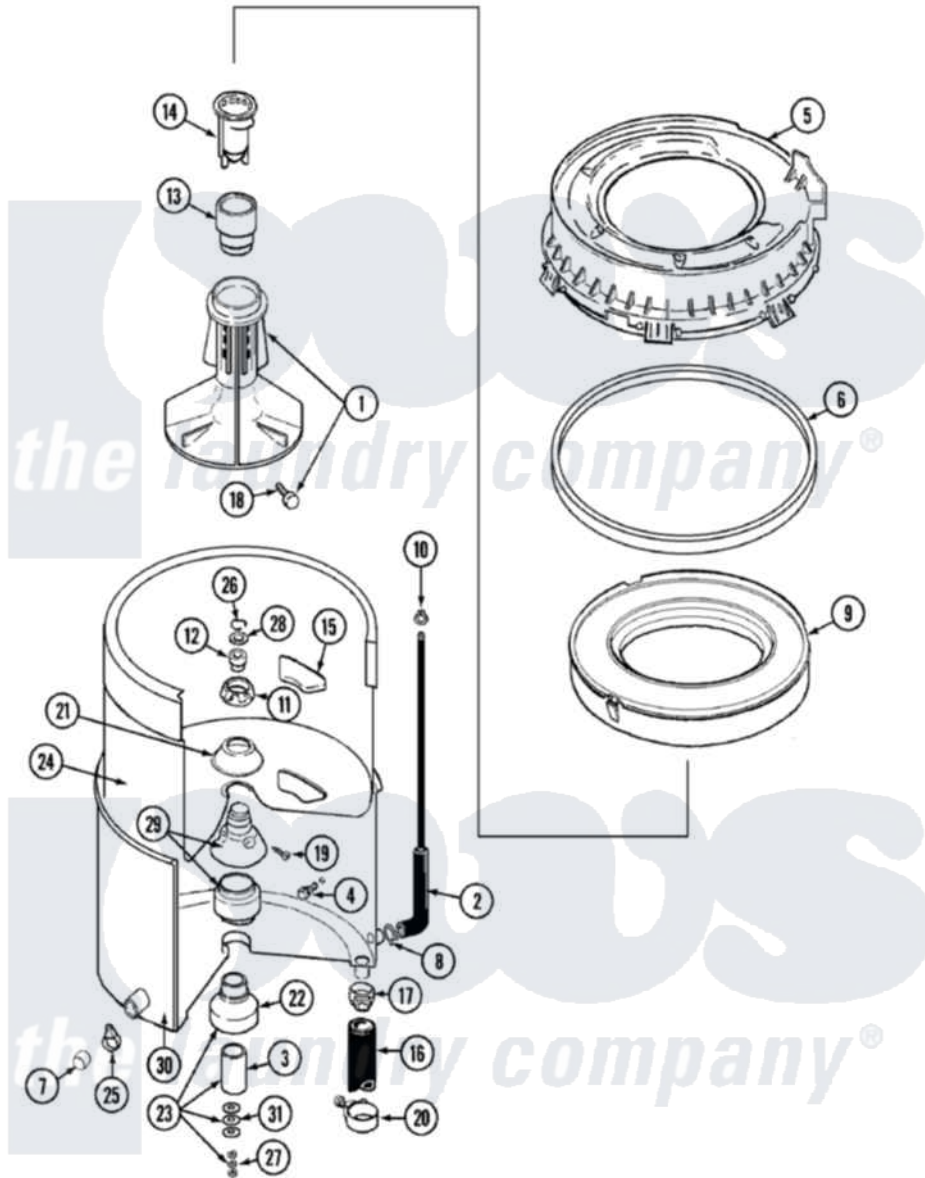

# Maytag LAT8204ABE 07 - TUB

Maytag [Residential Maytag LAT8204ABE Washer Parts](#) Parts Diagram 07 - TUB  
 Click on the part number to view part

Item	Original Part Number	Replaced By	Status	Part Description
1	<a href="#">207228</a>			Agitator W/Lock Screw
2	22001036	<a href="#">22001619</a>		Tube, Water Level Switch
3	<a href="#">211130</a>			Bearing Liner, Tub Bearing
4	200744	<a href="#">W10175939</a>		Bolt
"	205254	<a href="#">W10175938</a>		Bolt
5	<a href="#">22001299</a>			Tub Cover And Gasket Assembly
6	Y22001201	<a href="#">22001007</a>		Gasket, Cover To Tub
7	<a href="#">214725</a>			Cap For Spout-Outer Tub
8	<a href="#">211641</a>			Clamp, 1-1/16"
9	<a href="#">22001142</a>			Ring, Balance
10	410296	<a href="#">596669</a>		Clamp, Manifold
11	211047	<a href="#">6-2110472</a>		Nut- Clamp
12	Y0A4298	<a href="#">6-0A57420</a>		Seal- Agitator
13	<a href="#">22001295</a>			Housing, Dispenser
14	<a href="#">22001294</a>			Cup, Dispensing
15	<a href="#">207219</a>			Filter, Self-Cleaning

16	<a href="#">213045</a>		Hose, Outer Tub Part Not Used
17	201011	<a href="#">285655</a>	Clamp, Hose
18	206478		Not Available
19	211618	<a href="#">22001423</a>	Set Screw, Mounting Stem
20	202574	<a href="#">3367052</a>	Clamp, Hose
21	<a href="#">211210</a>		Washer, Clamping Nut
22	200824	<a href="#">6-2040130</a>	Tub Bearin
23	204013	<a href="#">6-2040130</a>	Tub Bearin
24	<a href="#">22001139</a>		Tub, Inner
25	214739	<a href="#">596669</a>	Clamp, Manifold
26	<a href="#">Y015667</a>		Retaining Ring
27	<a href="#">Y054867</a>		Washer, Lock
28	<a href="#">Y015666</a>		Washer, Retaining -
29	204012	<a href="#">6-2095720</a>	Mounting S
30	22001114		Not Available
31	<a href="#">211100</a>		TUB, OUTER (EX. LARGE)
			Washer, Outer Tub