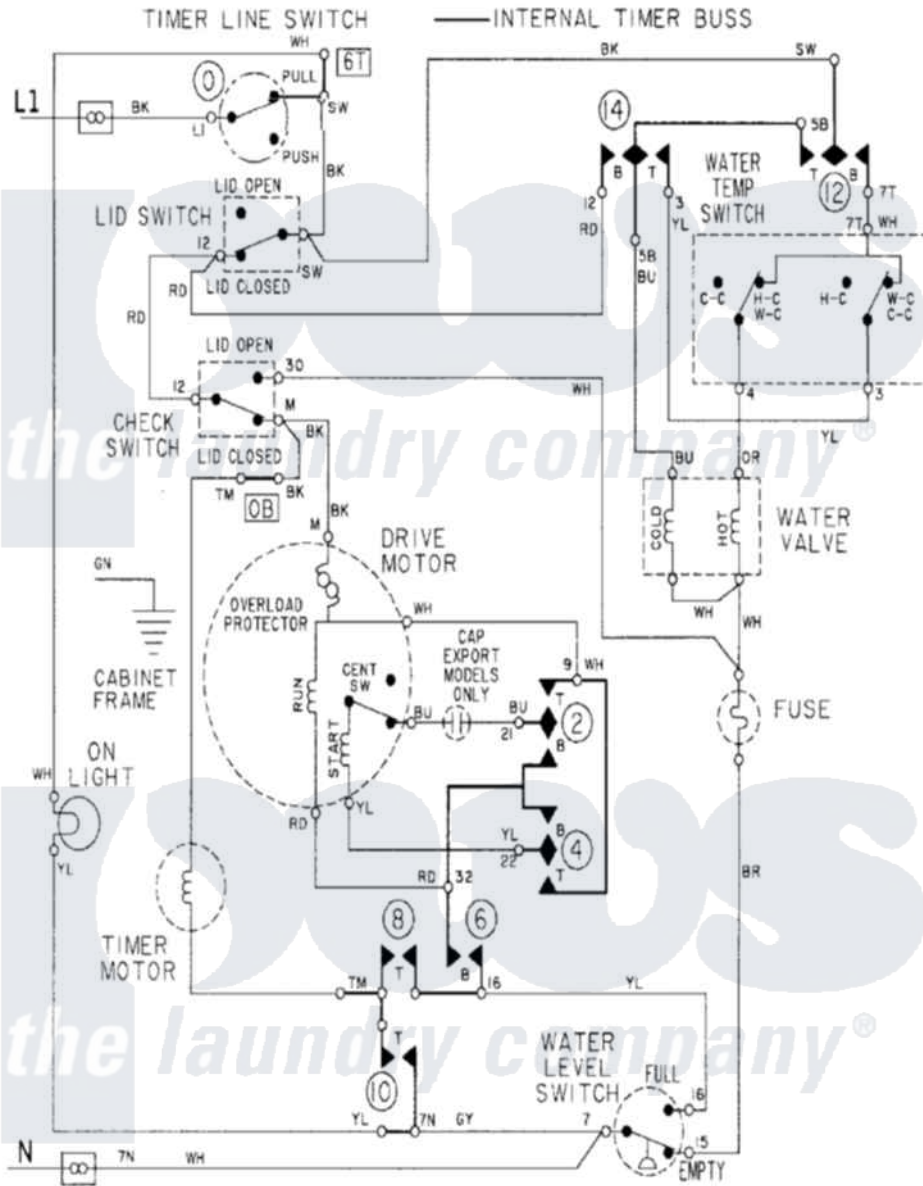

Maytag LAT8204ABE 08 - WIRING INFORMATION

Maytag Residential Maytag LAT8204ABE Washer Parts Parts Diagram 08 - WIRING INFORMATION
 Click on the part number to view part

Item	Original Part Number	Replaced By	Status	Part Description
NI	15001090		Not Available	WIRING INFORMATION