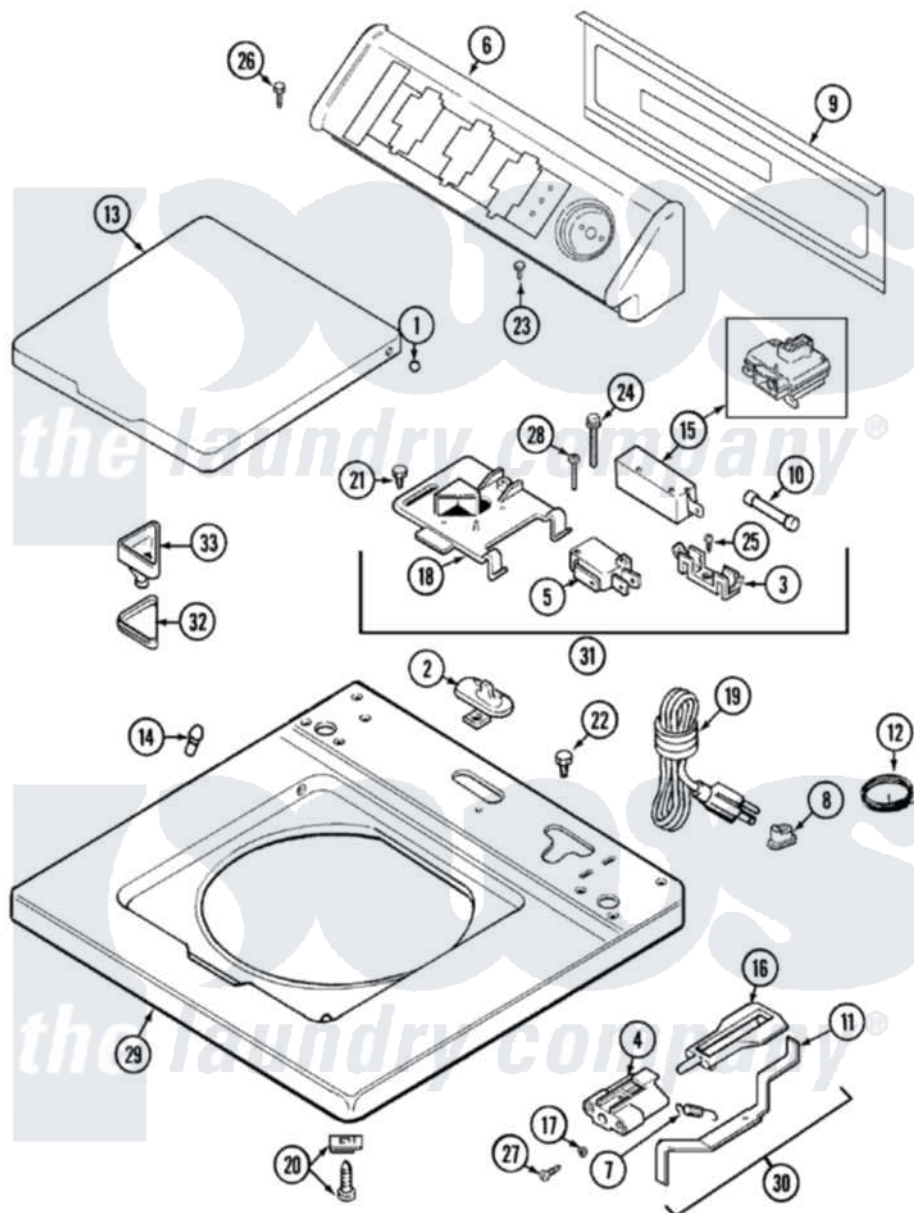

Maytag LAT8206AAE 05 - TOP

Maytag [Residential Maytag LAT8206AAE Washer Parts](#) Parts Diagram 05 - TOP
 Click on the part number to view part

Item	Original Part Number	Replaced By	Status	Part Description
1	211726			Hinge, Ball Lid
2	22001298			Cap, Top Cover
"	207159	489355		Screw, 8 X 1/2
3	W10124350		Not Available	NOT REQUIRED PART OR SEE NOTE
"	207167			Block, Fuse
4	22002135			Bracket, Unbalance
"	22001645		Not Available	BRACKET, UNBALANCE---NA
5	W10124350		Not Available	NOT REQUIRED PART OR SEE NOTE
"	207166			Switch, Check
6	22001670			Console
7	213720			Spring, Lid Switch
8	211881			Grommet, Cord Part Not Used-Gas Models Only
9	22001662	8534058		Screw
"	216423	3370225		Screw

"	22001814		Back Panel, Console
10	22001673	22001682	Switch Assembly, Lid W/4amp Fuse
"	W10124350		Not Available NOT REQUIRED PART OR SEE NOTE
11	22001672		Lever, Unbalance
"	22001968		Lever, Unbalance
12	22001654		Wire, Ground
"	Y705026	3370225	Screw
13	22001676	22001893	Lid
"	22001674	22001893	Lid
14	212716		Bumper, Lid
15	205415	279347	Switch-Lid
"	22001967	12001908	Switch-Lid
16	216255		Plunger, Lid Switch
17	211500		Washer, Bracket To Top Cover
18	22001678		Bracket, Switch And Fuse
"	W10124350		Not Available NOT REQUIRED PART OR SEE NOTE
19	208194	22003062	Cord, Power
20	22001402	214354	Screw, Top Cover To Cabnt.
21	207159	489355	Screw, 8 X 1/2
22	Y705026	3370225	Screw
23	216423	3370225	Screw
24	213501		Screw, No.6-20 X 1-1/8 Inch
25	Y311711		Screw, Fuse Block
26	216423	3370225	Screw
27	22001600	25-7809	Screw, No.6-20 1/2 Flthd Torx
28	22001352		Screw, Check Switch
29	22001781	22002145	Cover Assembly, Top
"	22002145		Cover Assembly, Top
30	22001969		Unbalance Lever Assembly
"	22001681		Unbalance Lever Assembly
31	22001682		Switch Assembly, Lid W/4amp Fuse
32	215374		Not Available GASKET FOR BLEACH CUP
33	22001006		Cup, Bleach