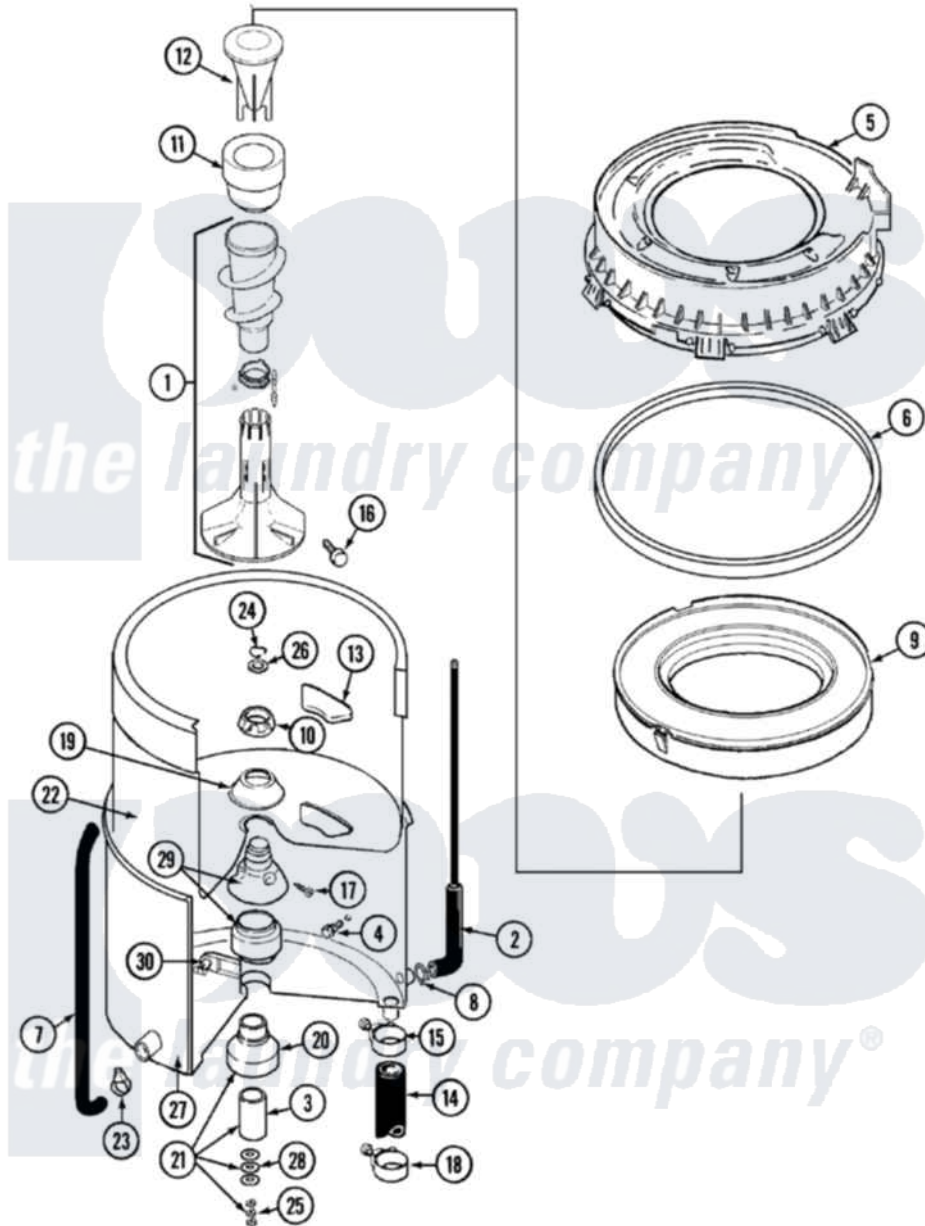

# Maytag LAT8206AAE 07 - TUB

Maytag [Residential Maytag LAT8206AAE Washer Parts](#) Parts Diagram 07 - TUB  
 Click on the part number to view part

Item	Original Part Number	Replaced By	Status	Part Description
1	<a href="#">22001821</a>			Agitator Auger And Base Assembly
2	22001036	<a href="#">22001619</a>		Tube, Water Level Switch
3	<a href="#">211130</a>			Bearing Liner, Tub Bearing
4	200744	<a href="#">W10175939</a>		Bolt
"	205254	<a href="#">W10175938</a>		Bolt
5	<a href="#">22001299</a>			Tub Cover And Gasket Assembly
6	Y22001201	<a href="#">22001007</a>		Gasket, Cover To Tub
7	<a href="#">22001320</a>			Tube, Bleach
8	<a href="#">211641</a>			Clamp, 1-1/16"
9	<a href="#">22001142</a>			Ring, Balance
10	211047	<a href="#">6-2110472</a>		Nut- Clamp
11	22001805	<a href="#">21001905</a>		Dispenser, Fabric
12	22001806	<a href="#">21001905</a>		Dispenser, Fabric
13	<a href="#">207219</a>			Filter, Self-Cleaning
14	<a href="#">213045</a>			Hose, Outer Tub Part Not

14	<a href="#">213043</a>		Used
15	22001640	<a href="#">285655</a>	Clamp, Hose
16	<a href="#">22001819</a>		L0cking Screw And O Ring
17	<a href="#">22001423</a>		Set Screw, Mounting Stem
18	22001640	<a href="#">285655</a>	Clamp, Hose
19	<a href="#">211210</a>		Washer, Clamping Nut
20	200824	<a href="#">6-2040130</a>	Tub Bearin
21	204013	<a href="#">6-2040130</a>	Tub Bearin
22	<a href="#">22001139</a>		Tub, Inner
23	205161	<a href="#">489503</a>	Clamp
24	<a href="#">Y015667</a>		Retaining Ring
25	<a href="#">Y054867</a>		Washer, Lock
26	<a href="#">Y015666</a>		Washer, Retaining -
27	22001114	Not Available	TUB, OUTER (EX. LARGE)
28	<a href="#">211100</a>		Washer, Outer Tub
29	22001648	<a href="#">6-2095720</a>	Mounting S
30	<a href="#">214434</a>		Spout, Deflector