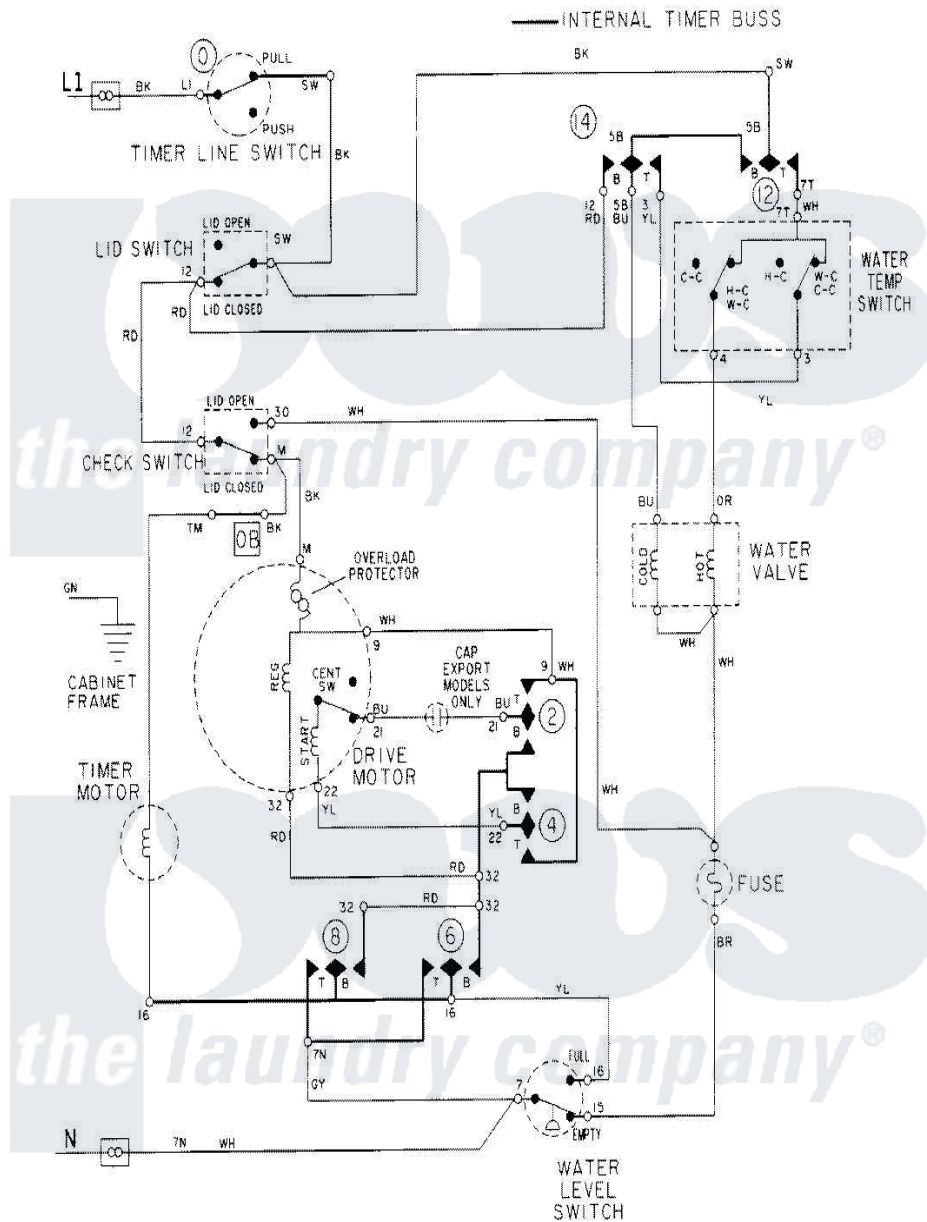

# Maytag LAT8206AAE 08 - WIRING INFORMATION

Maytag Residential Maytag LAT8206AAE Washer Parts Parts Diagram 08 - WIRING INFORMATION  
 Click on the part number to view part

Item	Original Part Number	Replaced By	Status	Part Description
NI	15002091		Not Available	WIRING INFORMATION
"	15001920		Not Available	WIRING INFORMATION