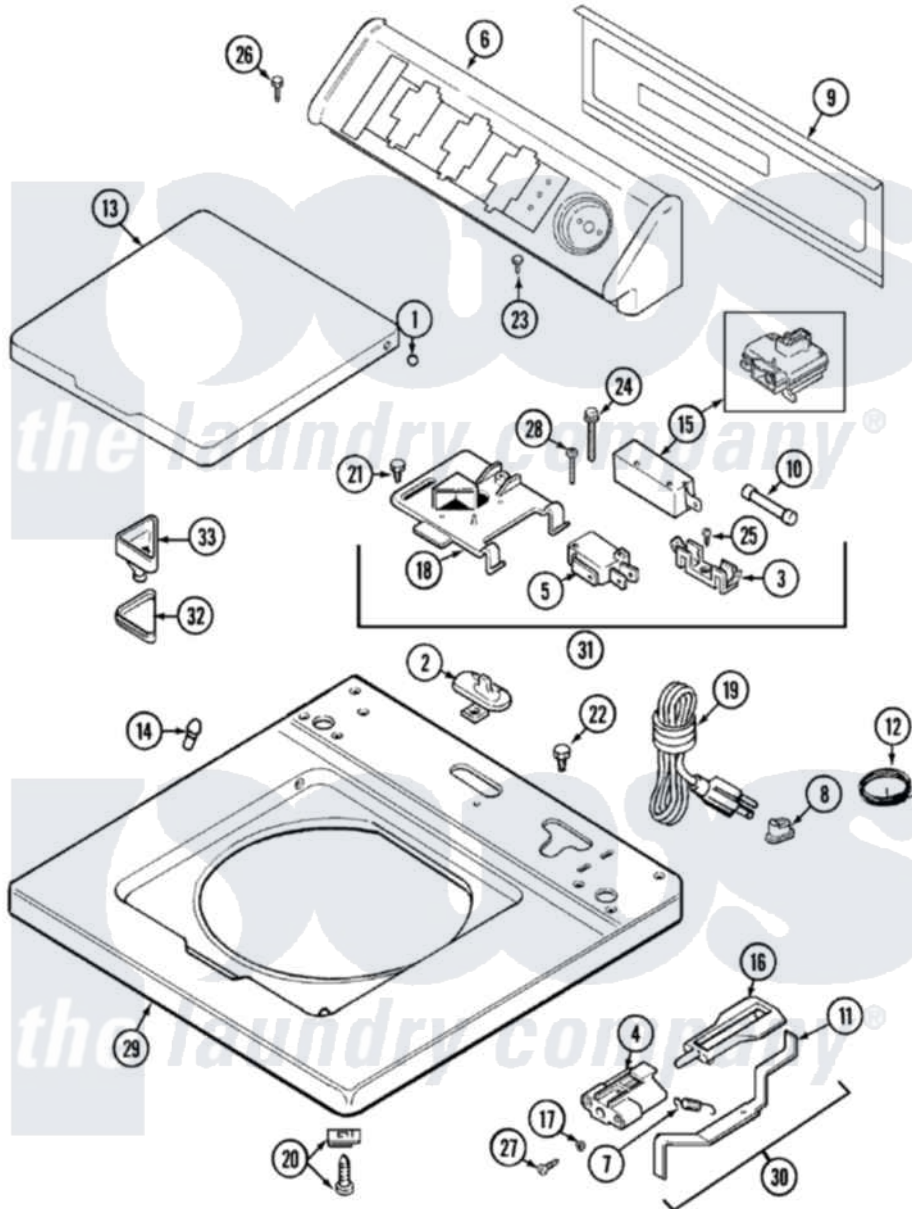

Maytag LAT8206AAM 05 - TOP

Maytag [Residential Maytag LAT8206AAM Washer Parts](#) Parts Diagram 05 - TOP
 Click on the part number to view part

| Item | Original Part Number | Replaced By | Status | Part Description |
|------|--------------------------|-------------------------|---------------|---|
| 1 | 211726 | | | Hinge, Ball Lid |
| 2 | 22001298 | | | Cap, Top Cover |
| " | 207159 | 489355 | | Screw, 8 X 1/2 |
| 3 | W10124350 | | Not Available | NOT REQUIRED PART OR SEE NOTE |
| " | 207167 | | | Block, Fuse |
| 4 | 22002135 | | | Bracket, Unbalance |
| " | 22001645 | | Not Available | BRACKET, UNBALANCE---NA |
| 5 | W10124350 | | Not Available | NOT REQUIRED PART OR SEE NOTE |
| " | 207166 | | | Switch, Check |
| 6 | 22001671 | | | Console ---NA |
| 7 | 213720 | | | Spring, Lid Switch |
| 8 | 211881 | | | Grommet, Cord Part Not Used-Gas Models Only |
| 9 | 22001662 | 8534058 | | Screw |
| " | 216423 | 3370225 | | Screw |