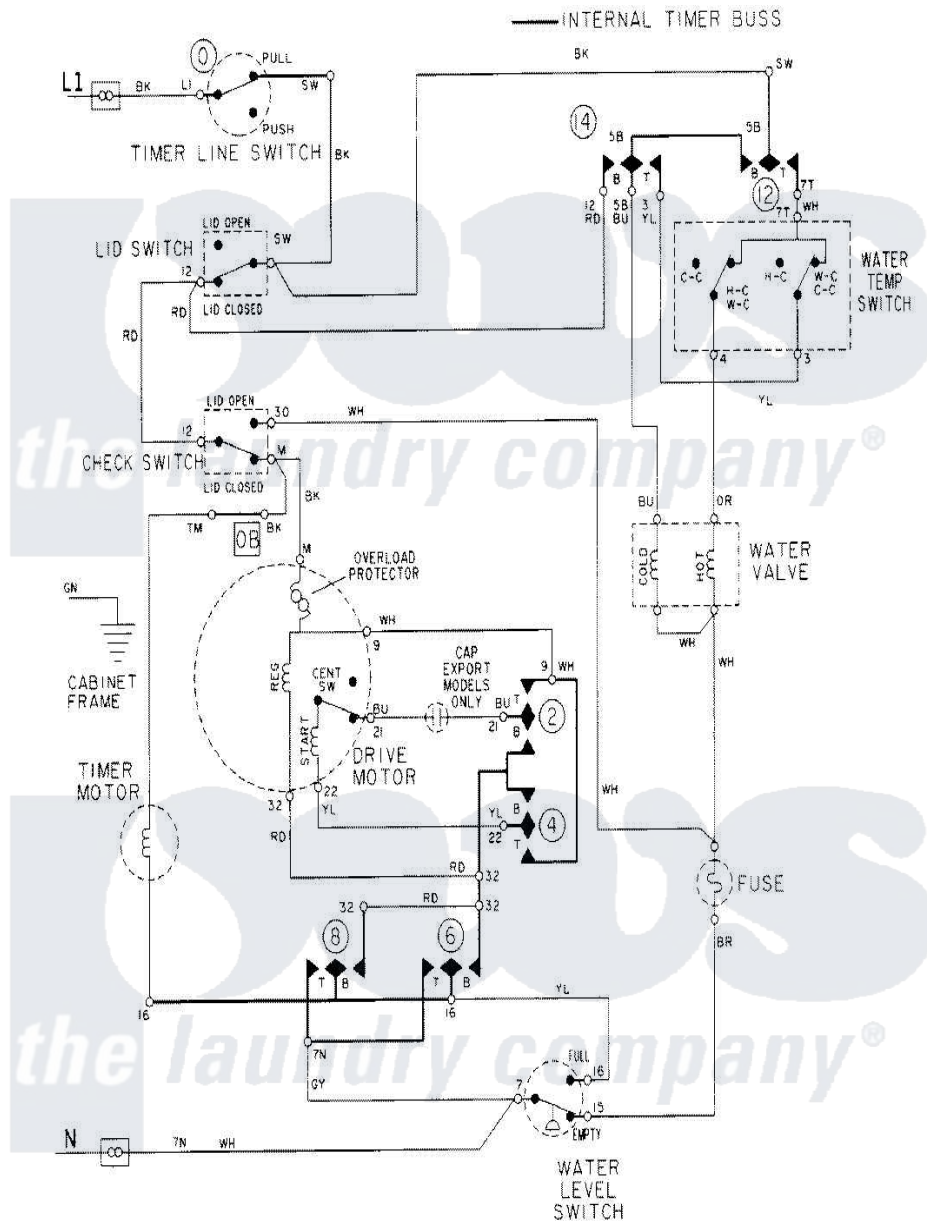

Maytag LAT8206AAM 08 - WIRING INFORMATION

Maytag Residential Maytag LAT8206AAM Washer Parts Parts Diagram 08 - WIRING INFORMATION
 Click on the part number to view part

Item	Original Part Number	Replaced By	Status	Part Description
NI	15002091		Not Available	WIRING INFORMATION
"	15001920		Not Available	WIRING INFORMATION