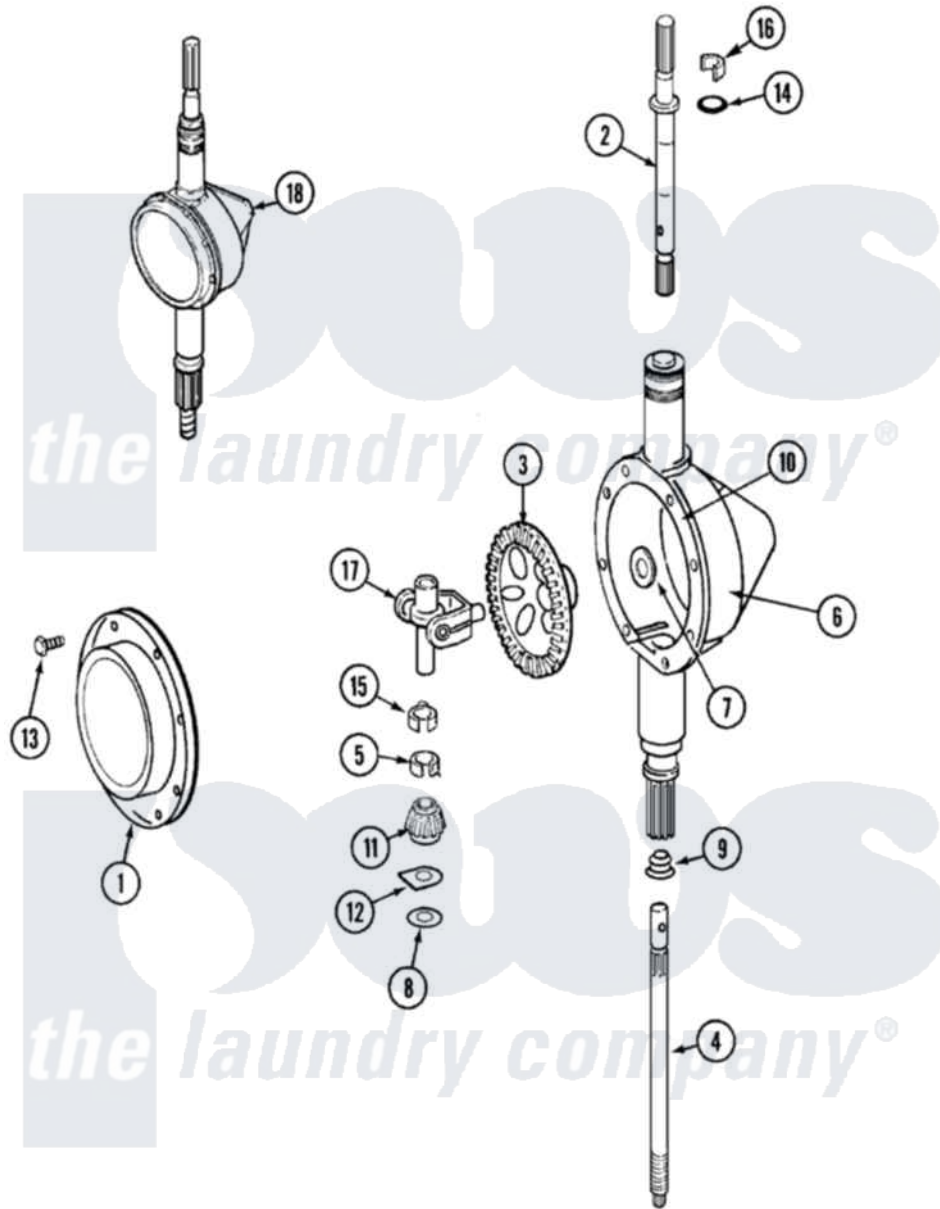

# Maytag LAT8206ABE 06 - TRANSMISSION

Maytag [Residential Maytag LAT8206ABE Washer Parts](#) Parts Diagram 06 - TRANSMISSION  
 Click on the part number to view part

Item	Original Part Number	Replaced By	Status	Part Description
1	<a href="#">206628</a>			Cover, Transmission
2	22002415	<a href="#">6-2168983</a>		Shaft- Agi
3	206713	<a href="#">6-2067130</a>		Gear- Beve
4	22002342	<a href="#">6-2300050</a>		Shaft- Cen
5	<a href="#">22002353</a>			Collar, Center Shaft
6	22002416	<a href="#">6-2300100</a>		Assembly-
7	<a href="#">215394</a>			Washer, Bevel Gear
8	211483	<a href="#">6-2114830</a>		Washer- SP
9	206602	<a href="#">207843</a>		Lip Seal Repair Kit
10	Y058700	<a href="#">675652</a>		Adhesive
11	215401	<a href="#">W10221114</a>		Pinion
12	<a href="#">215395</a>			Plate, Clutch
13	215417		Not Available	SCREW, TRANSMISSION COVER
14	<a href="#">22002417</a>			O-Ring Agitator Shaft
15	<a href="#">22002341</a>			Collar, Lower Plastic Keeper
16	<a href="#">22002340</a>			Collar, Agitator Shaft