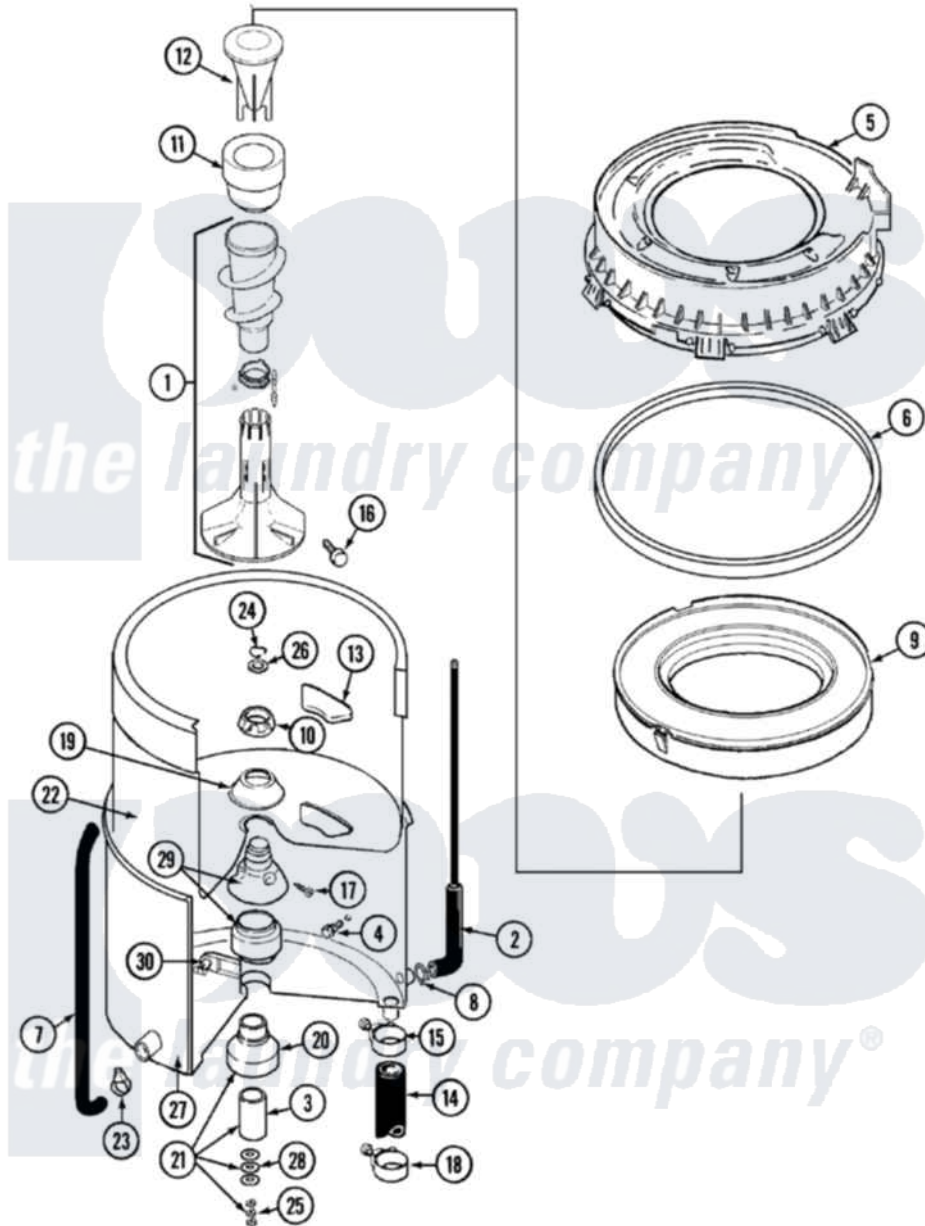

Maytag LAT8206ABE 07 - TUB

Maytag [Residential Maytag LAT8206ABE Washer Parts](#) Parts Diagram 07 - TUB
 Click on the part number to view part

Item	Original Part Number	Replaced By	Status	Part Description
1	22002363		Not Available	AGITATOR ASSY (CANADA AS PACK)
2	22001036	22001619		Tube, Water Level Switch
3	211130			Bearing Liner, Tub Bearing
4	200744	W10175939		Bolt
"	205254	W10175938		Bolt
5	22001299			Tub Cover And Gasket Assembly
6	Y22001201	22001007		Gasket, Cover To Tub
7	22001320			Tube, Bleach
8	211641			Clamp, 1-1/16"
9	22001142			Ring, Balance
10	211047	6-2110472		Nut- Clamp
11	22001805	21001905		Dispenser, Fabric
12	22001806	21001905		Dispenser, Fabric
13	207219			Filter, Self-Cleaning
14	213045			Hose, Outer Tub Part Not

14	213043		Used
15	22001640	285655	Clamp, Hose
16	22001819		Locking Screw And O Ring
17	22001423		Set Screw, Mounting Stem
18	22001640	285655	Clamp, Hose
19	211210		Washer, Clamping Nut
20	200824	6-2040130	Tub Bearing
21	204013	6-2040130	Tub Bearing
22	22001139		Tub, Inner
23	205161	489503	Clamp
24	Y015667		Retaining Ring
25	Y054867		Washer, Lock
26	Y015666		Washer, Retaining -
27	22001114	Not Available	TUB, OUTER (EX. LARGE)
28	211100		Washer, Outer Tub
29	22001648	6-2095720	Mounting S
30	214434		Spout, Deflector