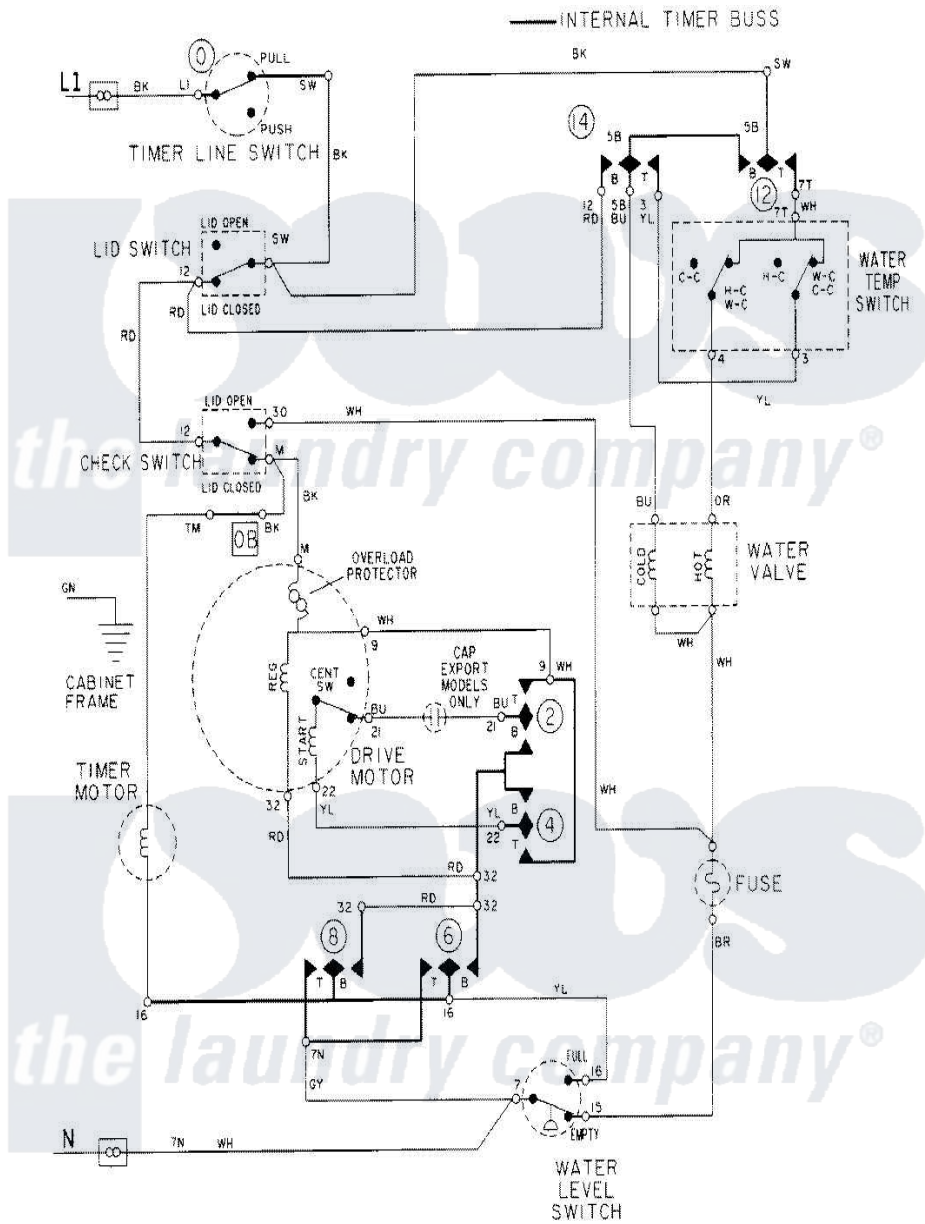

# Maytag LAT8206ABE 08 - WIRING INFORMATION

Maytag Residential Maytag LAT8206ABE Washer Parts Parts Diagram 08 - WIRING INFORMATION  
 Click on the part number to view part

Item	Original Part Number	Replaced By	Status	Part Description
NI	15002091		Not Available	WIRING INFORMATION
"	15001920		Not Available	WIRING INFORMATION