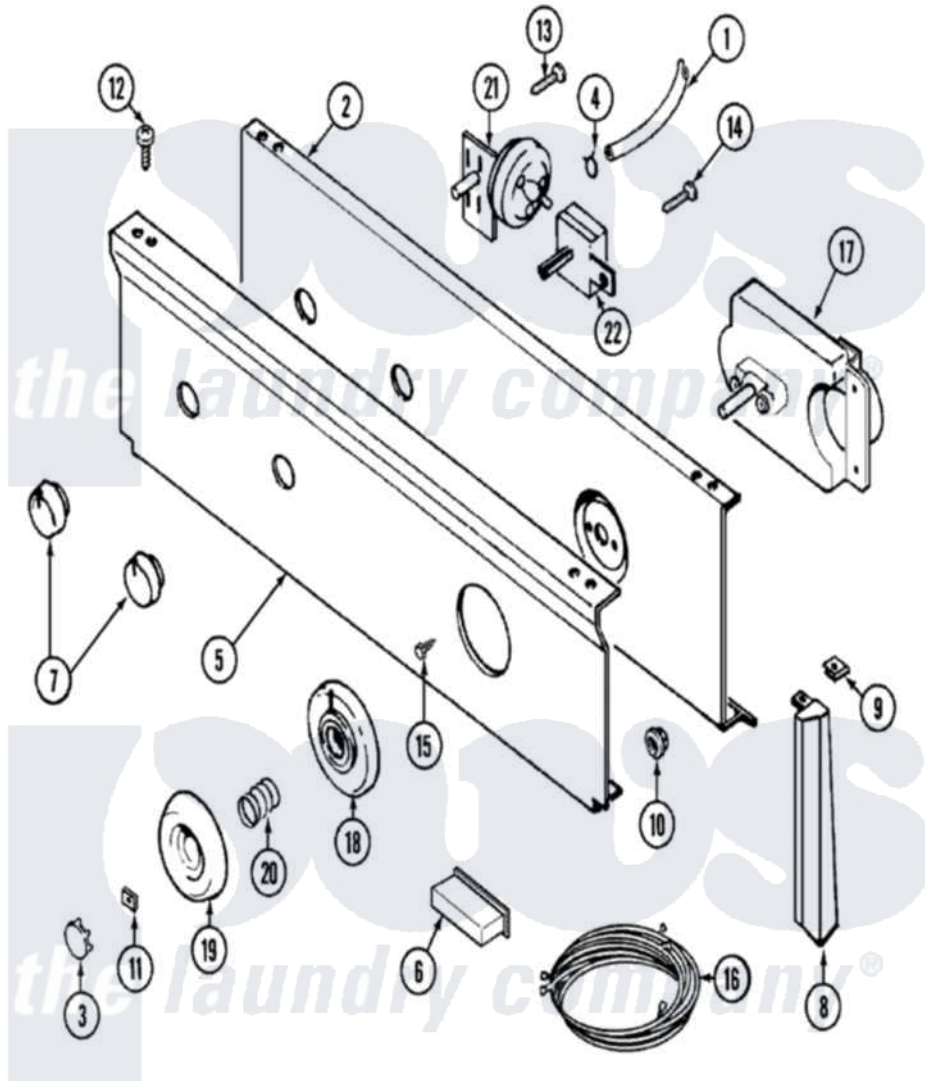

Maytag LAT8214AAE 04 - CONTROL PANEL

Maytag [Residential Maytag LAT8214AAE Washer Parts](#) Parts Diagram 04 - CONTROL PANEL
 Click on the part number to view part

Item	Original Part Number	Replaced By	Status	Part Description
1	22001036	22001619		Tube, Water Level Switch
2	315483	3370225		Screw
"	204807			Ground Wire, Supp. Plte To Top Cover
"	22001132			Plate, Support
3	216250	22001446		Cap, Knob
4	410296	596669		Clamp, Manifold
5	22001037		Not Available	PANEL, CONTROL (WHT)
6	214897			Pad, Control Panel
7	22001268		Not Available	KNOB ASSY. (WHT)
8	22001289		Not Available	END CAP, CTRL. PNL. (LT-WHT)
"	22001291			End Cap, Control Panel
"	22001564			Cap, End
"	22001565		Not Available	CAP, END (LT-WHT)
9	214894			Fastener, End Cap
10	214872			Palnut, End Cap Note: Nut,

10	214972		Lamp Holder
11	211605		Bezel, Timer Dial
12	210932		Screw, No.8 X 9/16 Ctsk Note: Screw, Inlet Duct
13	211168	W10139210	Screw, 8-18 X 5/16
14	211168	W10139210	Screw, 8-18 X 5/16
15	216412		Screw, Bracket To Timer
16	22001316		Wire Harness, Main
17	22001025		Timer RPR
18	22001265		Bezel, Timer Knob
19	22001198	Not Available	KNOB, TIMER (WHT)
20	211065		Spring, Index Wheel
21	208207		Switch, Pressure
22	208283	Not Available	SWITCH, WATER TEMPERATURE