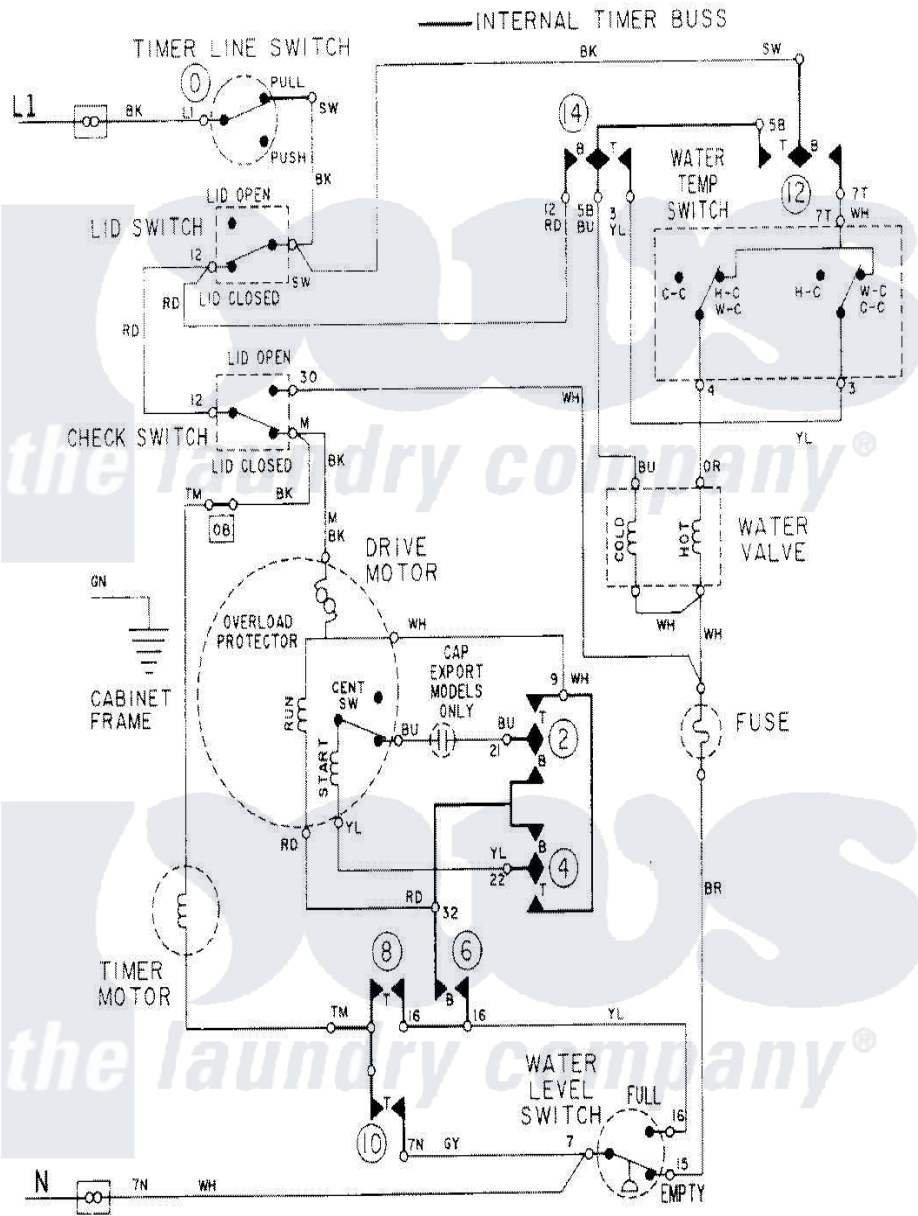

# Maytag LAT8214AAE 08 - WIRING INFORMATION

Maytag Residential Maytag LAT8214AAE Washer Parts Parts Diagram 08 - WIRING INFORMATION  
 Click on the part number to view part

Item	Original Part Number	Replaced By	Status	Part Description
NI	15001088		Not Available	WIRING INFORMATION