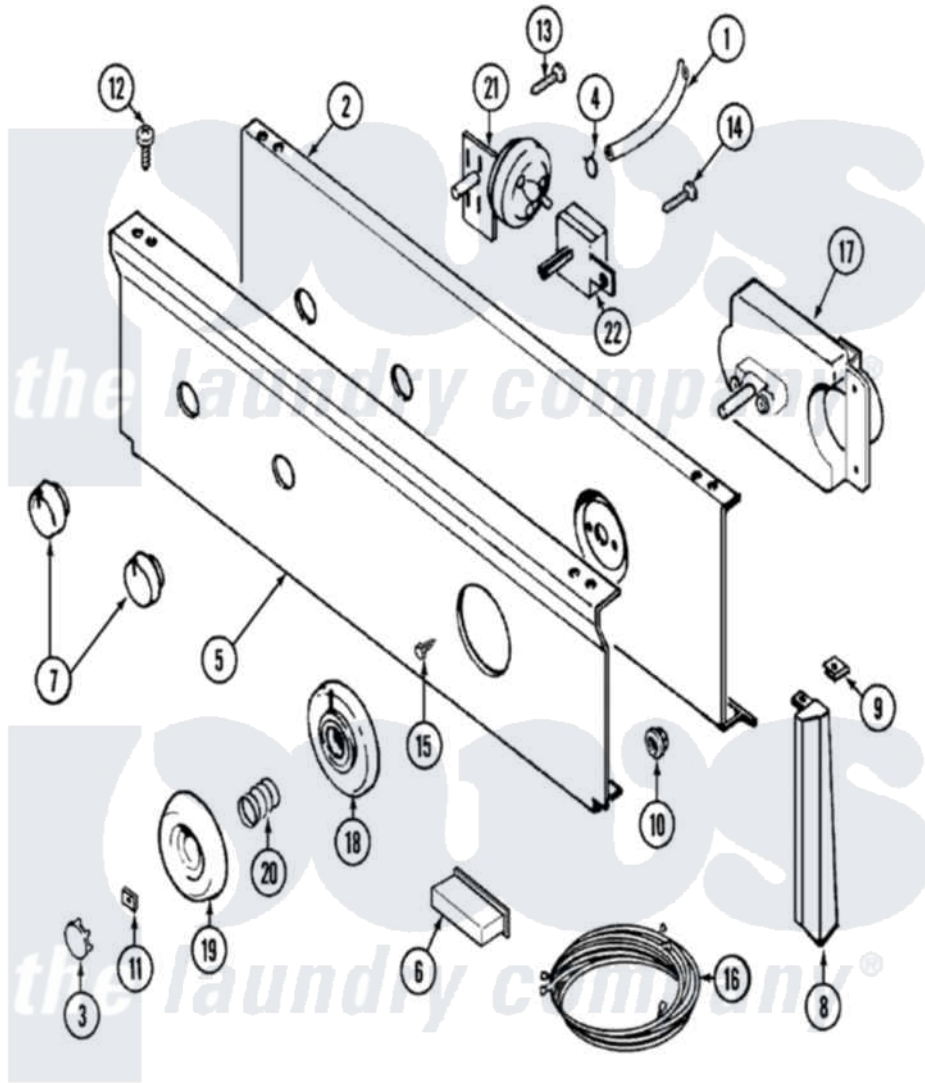

Maytag LAT8214AAL 04 - CONTROL PANEL

Maytag [Residential Maytag LAT8214AAL Washer Parts](#) Parts Diagram 04 - CONTROL PANEL

[Click on the part number to view part](#)

Item	Original Part Number	Replaced By	Status	Part Description
1	22001036	22001619		Tube, Water Level Switch
2	22001132			Plate, Support
"	315483	3370225		Screw
"	204807			Ground Wire, Supp. Plte To Top Cover
3	216193		Not Available	CAP, TIMER KNOB (BLK)
4	410296	596669		Clamp, Manifold
5	22001127			Panel, Control
6	214897			Pad, Control Panel
7	22001267			Knob, Selector Switch
8	22001288			End Cap, Control Panel
"	22001290			End Cap, Control Panel
9	214894			Fastener, End Cap
10	214872			Palnut, End Cap Note: Nut, Lamp Holder
11	211605			Bezel, Timer Dial
12	311728	210032		Screw, No.8 X 9/16 Ctsk Note:

12	214120	21032	Screw, Inlet Duct
13	211168	W10139210	Screw, 8-18 X 5/16
14	211168	W10139210	Screw, 8-18 X 5/16
15	216412		Screw, Bracket To Timer
16	22001316		Wire Harness, Main
17	22001025		Timer RPR
18	22001264	Not Available	BEZEL, TIMER KNOB (BLK)
19	215828		Knob, Timer
20	211065		Spring, Index Wheel
21	208207		Switch, Pressure
22	208283	Not Available	SWITCH, WATER TEMPERATURE