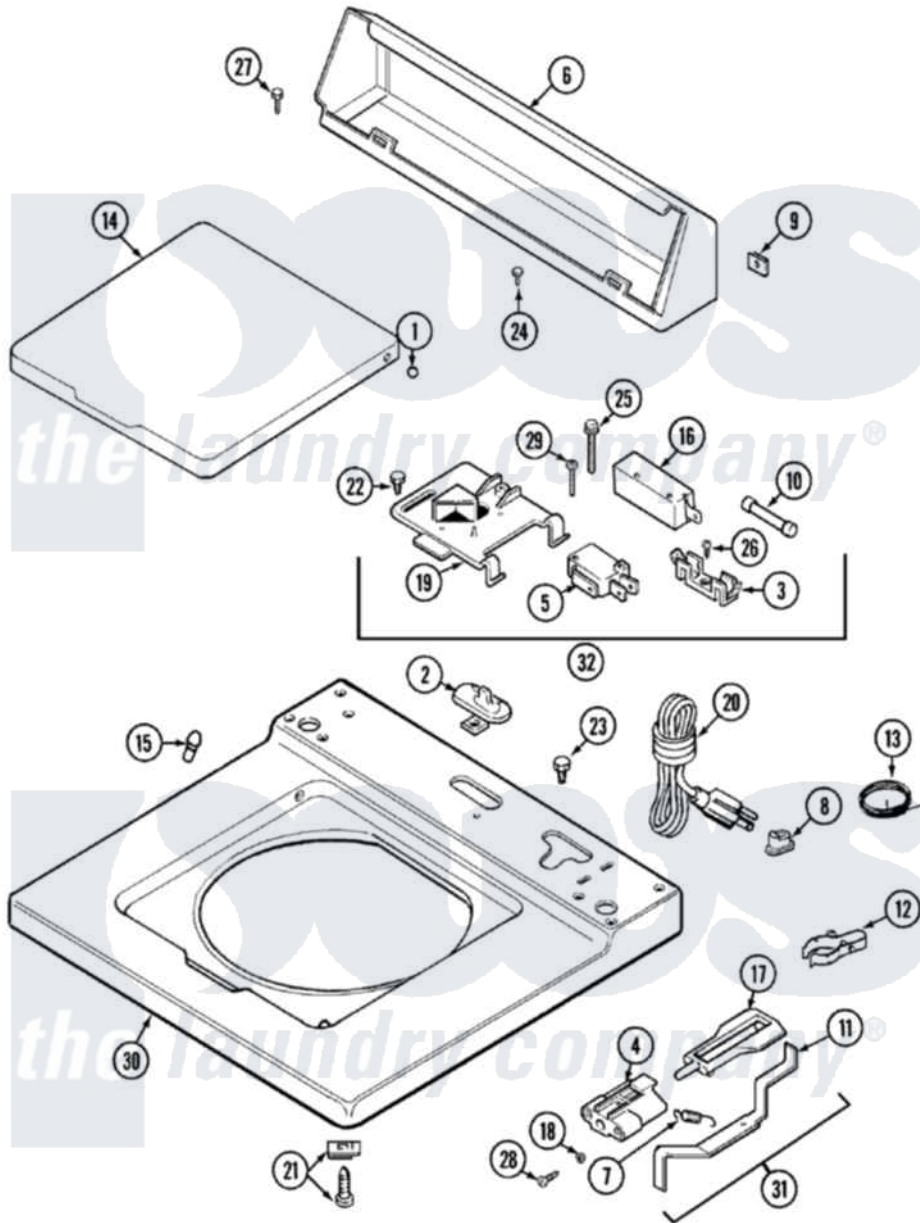

Maytag LAT8214AAL 05 - TOP

Maytag [Residential Maytag LAT8214AAL Washer Parts](#) Parts Diagram 05 - TOP
 Click on the part number to view part

Item	Original Part Number	Replaced By	Status	Part Description
1	211726			Hinge, Ball Lid
2	207159	489355		Screw, 8 X 1/2
"	22001298			Cap, Top Cover
3	207167			Block, Fuse
4	216256		Not Available	BRACKET, UNBALANCE
5	207166			Switch, Check
6	205635L		Not Available	CONSOLE (ALM)
7	213720			Spring, Lid Switch
8	211881			Grommet, Cord Part Not Used-Gas Models Only
9	215075			Fastener, Control Panel To Console
10	207168	22001682		Switch Assembly, Lid W/4amp Fuse
11	22001136			Lever, Unbalance
12	301548			Clamp, Ground Wire
13	311155			Ground Wire And Clamp

14	22001029		Not Available	LID (CANADA-ALM)---NA
"	22001207		Not Available	LID W/LEGEND (ALM)---NA
15	212716			Bumper, Lid
16	205415	279347		Switch-Lid
17	216255			Plunger, Lid Switch
18	211500			Washer, Bracket To Top Cover
19	Y215699	22001678		Bracket, Switch And Fuse
20	208194	22003062		Cord, Power
21	204445			Screw And Fastener Assembly
22	207159	489355		Screw, 8 X 1/2
23	315483	3370225		Screw
24	216423	3370225		Screw
25	213501			Screw, No.6-20 X 1-1/8 Inch
26	Y311711			Screw, Fuse Block
27	Y313559			Screw
28	910182	25-7809		Screw, No.6-20 1/2 Flthd Torx
29	22001352			Screw, Check Switch
30	22001118		Not Available	TOP, MAIN (ALM)---NA
31	22001311			Unbalance Lever Assembly
32	207176	22001682		Switch Assembly, Lid W/4amp Fuse