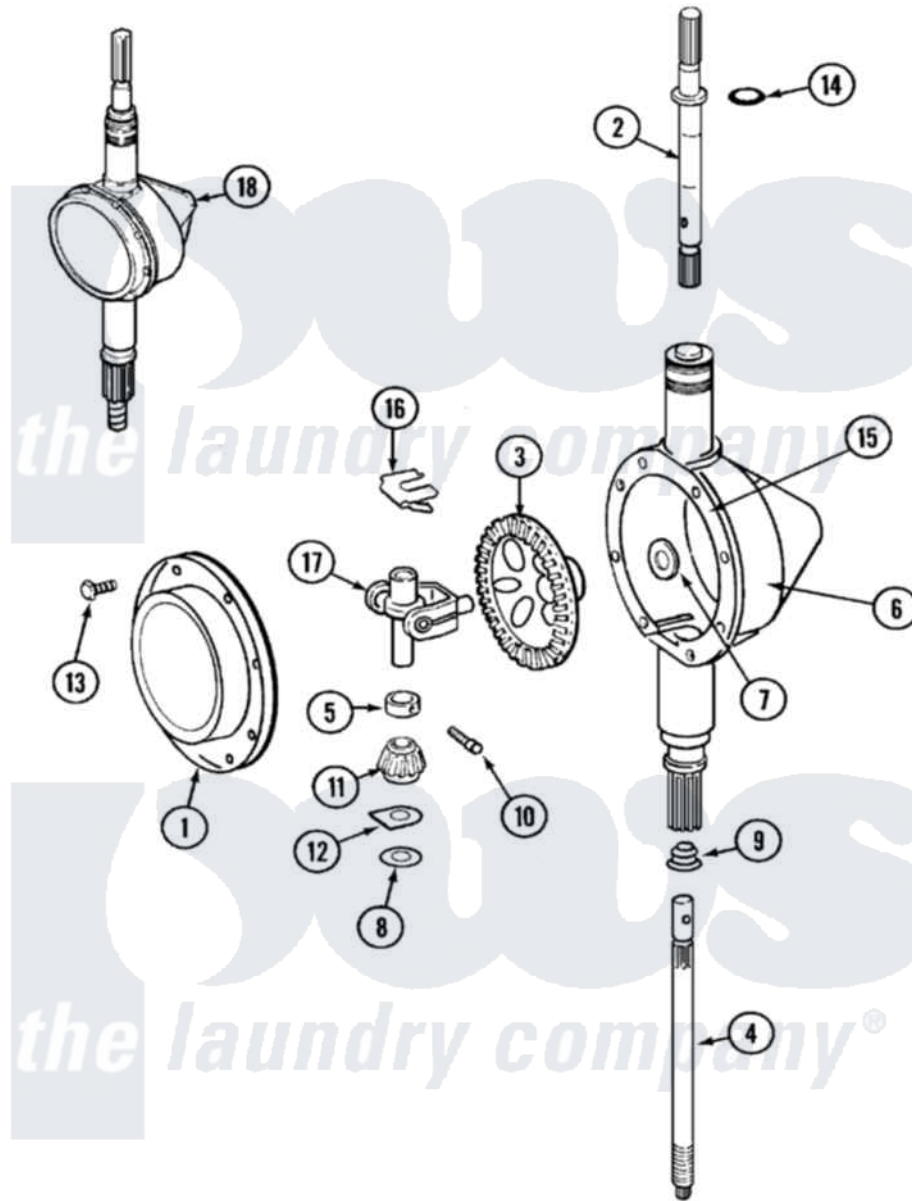

Maytag LAT8214AAL 06 - TRANSMISSION

Maytag Residential Maytag LAT8214AAL Washer Parts Parts Diagram 06 - TRANSMISSION
 Click on the part number to view part

Item	Original Part Number	Replaced By	Status	Part Description
1	206628			Cover, Transmission
2	207153	6-2097820		Kit- Shaft
3	206713	6-2067130		Gear- Beve
4	215410	12001450		Ctr Shaft W/Collar Andkeeper- Dp
5	215415		Not Available	COLLAR, LOWER
6	206624	6-2097750		Trans Dee
7	215394			Washer, Bevel Gear
8	211483	6-2114830		Washer- SP
9	206602	207843		Lip Seal Repair Kit
10	Y206629			Pin, Collar
11	215401	W10221114		Pinion
12	215395			Plate, Clutch
13	215417		Not Available	SCREW, TRANSMISSION COVER
14	210690			Seal, Rubber
15	Y058700	675652		Adhesive

16

[215581](#)

Spring, Agitator Shaft

17

206685

[6-2066850](#)

Yoke

18