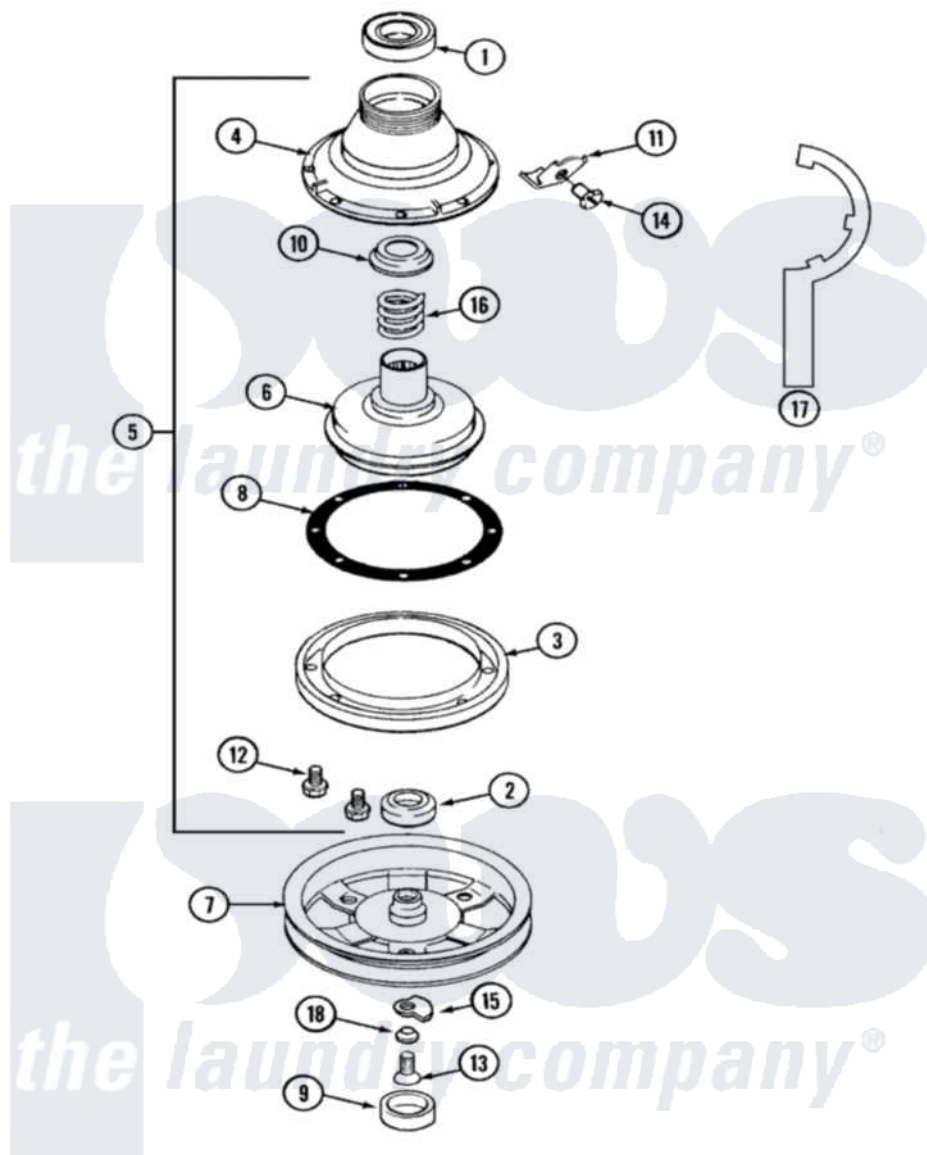

Maytag LAT8214AAM 03 - CLUTCH, BRAKE & BELTS

Maytag Residential Maytag LAT8214AAM Washer Parts Parts Diagram 03 - CLUTCH, BRAKE & BELTS
 Click on the part number to view part

Item	Original Part Number	Replaced By	Status	Part Description
1	Y200720	22003441		Bearing, Rear
2	200835			Bearing, Brake Rotor
3	211043	6-2011900		Brake Asse
4	211045	6-2011900		Brake Asse
5	201190	6-2011900		Brake Asse
6	201126	6-2011900		Brake Asse
7	211059	6-2301530		Pulley
8	211042	6-2011900		Brake Asse
9	211038		Not Available	CAP, OIL RETAINER
10	211039	6-2011900		Brake Asse
11	213325			Clip, Retaining
12	211000			SCREW, BRAKE DRUM (HEX HEAD)
13	211375	681582		Screw
14	213326			Bolt, Sems Retaining Clip
15	211089			Lug, Stop Pulley
16	211041	6-2011900		Brake Asse