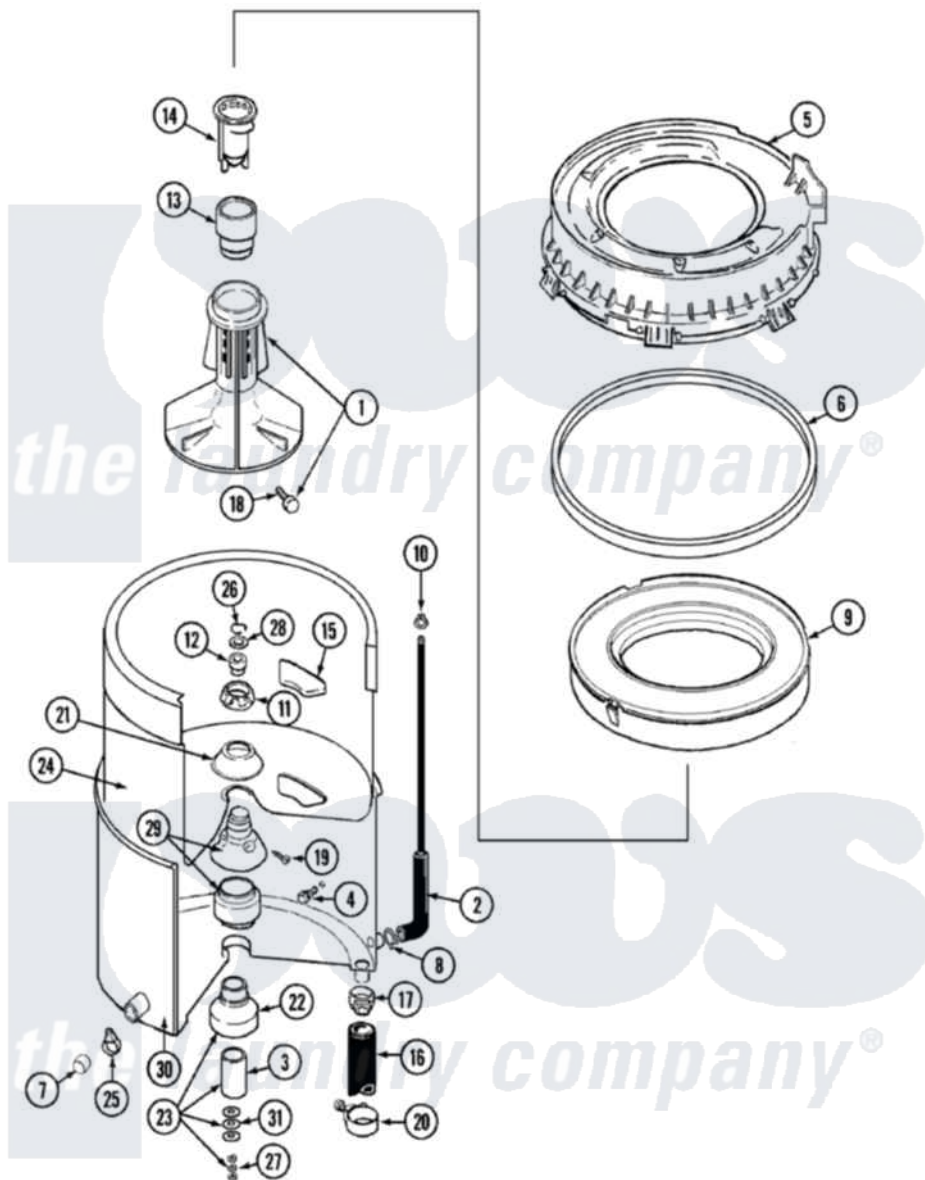

# Maytag LAT8214AAM 07 - TUB

Maytag [Residential Maytag LAT8214AAM Washer Parts](#) Parts Diagram 07 - TUB  
 Click on the part number to view part

Item	Original Part Number	Replaced By	Status	Part Description
1	<a href="#">207228</a>			Agitator W/Lock Screw
2	22001036	<a href="#">22001619</a>		Tube, Water Level Switch
3	<a href="#">211130</a>			Bearing Liner, Tub Bearing
4	200744	<a href="#">W10175939</a>		Bolt
"	205254	<a href="#">W10175938</a>		Bolt
5	<a href="#">22001299</a>			Tub Cover And Gasket Assembly
6	Y22001201	<a href="#">22001007</a>		Gasket, Cover To Tub
7	<a href="#">214725</a>			Cap For Spout-Outer Tub
8	<a href="#">211641</a>			Clamp, 1-1/16"
9	<a href="#">22001142</a>			Ring, Balance
10	410296	<a href="#">596669</a>		Clamp, Manifold
11	211047	<a href="#">6-2110472</a>		Nut- Clamp
12	Y0A4298	<a href="#">6-0A57420</a>		Seal- Agitator
13	<a href="#">22001295</a>			Housing, Dispenser
14	<a href="#">22001294</a>			Cup, Dispensing
15	<a href="#">207219</a>			Filter, Self-Cleaning

16	<a href="#">213045</a>		Hose, Outer Tub Part Not Used
17	201011	<a href="#">285655</a>	Clamp, Hose
18	206478		Not Available
19	211618	<a href="#">22001423</a>	Set Screw, Mounting Stem
20	202574	<a href="#">3367052</a>	Clamp, Hose
21	<a href="#">211210</a>		Washer, Clamping Nut
22	200824	<a href="#">6-2040130</a>	Tub Bearin
23	204013	<a href="#">6-2040130</a>	Tub Bearin
24	<a href="#">22001139</a>		Tub, Inner
25	214739	<a href="#">596669</a>	Clamp, Manifold
26	<a href="#">Y015667</a>		Retaining Ring
27	<a href="#">Y054867</a>		Washer, Lock
28	<a href="#">Y015666</a>		Washer, Retaining -
29	204012	<a href="#">6-2095720</a>	Mounting S
30	22001114		Not Available
31	<a href="#">211100</a>		TUB, OUTER (EX. LARGE)
			Washer, Outer Tub